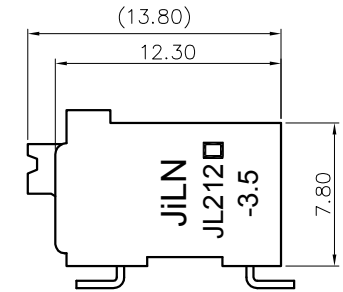

1. Pollution degree	2	2	3
Overvoltage category	II	III	III
Rate impulse voltage(KV)	2.5KV	2.5KV	2.5KV
Rate voltage(V)	320V	200V	200V
Rate current(A)	17.5A		

2. Wire range : 0.2~1.5mm²

NOTES2:
 1. Dimension shall be interpreted per ASME Y14.5-2009
 2. Pitch : 3.50mm, Poles : N=02~24P
 3. Stripping length : 8~9mm
 4. Operating temperature: -40°C~+130°C
 5. Undimensioned tolerances:

Pitch range in mm		Nominal dimension range in mm				—	∩	∇
TO	Over	Over	Over	Over	Over	0.1/10		
6	10	10	30	60	100			
6	10	24	30	60	100	150		
±0.15	±0.20	±0.30	±0.30	±0.50	±0.70	±1.00	±1.30	±2*

6. RoHS Compliance

Ordering Information

JL212R-SMT- 350 XX B 0 1

Pitch 350=3.50PH No. of pins 2P~24P Housing Color B=Black G=Green U=Blue R=Red W=White Y=Yellow □=Orange E=Grey

Packing 0=Pe bag T=Tube A=Tray

DRAW	SHUANGPING ZHENG	SCALE	FIT	东莞市锦凌电子有限公司 DONGGUAN JINLING ELECTRONIC CO.,LTD	
		UNIT	mm		
CHECK	LICHAD LIU	SIZE	A4		
		SHEET	1/1		
APPROVE	YONGLIANG GAO	PROJ.		PART NO.	JL212R-SMT-350XXB01
				TITLE:	JL212R-SMT-THR-3.5-XXP 弹簧式/弯脚/双排/黑色