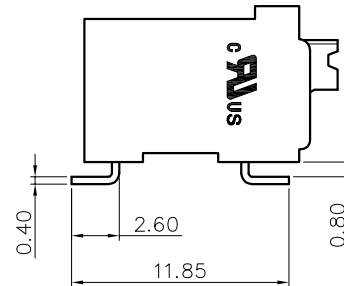

1. Pollution degree	2	2	3
Overvoltage category	II	III	III
Rate impulse voltage(KV)	2.5KV	2.5KV	2.5KV
Rate voltage(V)	320V	200V	200V
Rate current(A)	17.5A		

2. Wire range : 0.2~1.5mm²

NOTES2:
 1. Dimension shall be interpreted per ASME Y14.5-2009
 2. Pitch : 3.50mm, Poles : N=02~24P
 3. Stripping length : 8~9mm
 4. Operating temperature: -40°C~+130°C
 5. Undimensioned tolerances:

Pitch range in mm		Nominal dimension range in mm				—	∩	∇
TO	Over	Over	Over	Over	Over	0.1/10		
6	10	10	30	60	100			
6	10	24	30	60	100	150		
±0.15	±0.20	±0.30	±0.30	±0.50	±0.70	±1.00	±1.30	±2*

6. RoHS Compliance

Ordering Information

JL212R-SMT- 350 XX B 0 1

Pitch 350=3.50PH No. of pins 2P~24P Housing Color B=Black G=Green U=Blue R=Red W=White Y=Yellow □=Orange E=Grey

Packing 0=Pe bag T=Tube A=Tray

DRAW	SHUANGPING ZHENG	SCALE	FIT	东莞市锦凌电子有限公司 DONGGUAN JINLING ELECTRONIC CO.,LTD	
		UNIT	mm		
CHECK	LICHAD LIU	SIZE	A4		
		SHEET	1/1		
APPROVE	YONGLIANG GAO	PROJ.		PART NO.	JL212R-SMT-350XXB01
				TITLE:	JL212R-SMT-THR-3.5-XXP 弹簧式/弯脚/双排/黑色