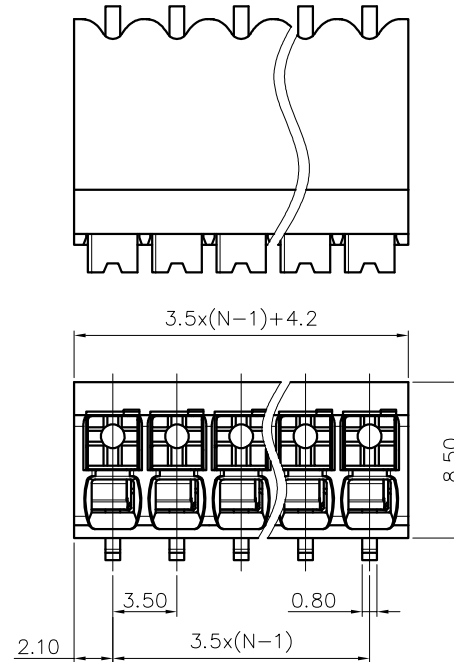

Pitch range in mm		Nominal dimension range in mm				—	∩	∇
TO	Over	Over	Over	Over	Over	0.1/10		
6	10	10	30	60	100			
6	10	24	30	60	100	150		
±0.15	±0.20	±0.30	±0.30	±0.50	±0.70	±1.00	±1.30	±2*

6. RoHS Compliance

Ordering Information

JL212R-SMT- 350 XX B 0 1

Pitch 350=3.50PH No. of pins 2P~24P Housing Color B=Black G=Green U=Blue R=Red W=White Y=Yellow □=Orange E=Grey

Packing 0=Pe bag T=Tube A=Tray

DRAW	SHUANGPING ZHENG	SCALE	FIT	东莞市锦凌电子有限公司 DONGGUAN JINLING ELECTRONIC CO.,LTD	
		UNIT	mm		
CHECK	LICHAD LIU	SIZE	A4		
		SHEET	1/1		
APPROVE	YONGLIANG GAO	PROJ.		PART NO.	JL212R-SMT-350XXB01
				TITLE:	JL212R-SMT-THR-3.5-XXP 弹簧式/弯脚/双排/黑色