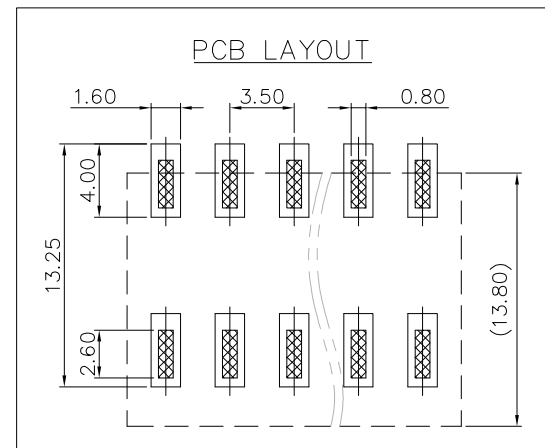

1. Pollution degree	2	2	3
Overvoltage category	II	III	III
Rate impulse voltage(KV)	2.5KV	2.5KV	2.5KV
Rate voltage(V)	320V	200V	200V
Rate current(A)	17.5A		

2. Wire range : 0.2~1.5mm²

NOTES2:
 1. Dimension shall be interpreted per ASME Y14.5-2009
 2. Pitch : 3.50mm, Poles : N=02~24P
 3. Stripping length : 8~9mm
 4. Operating temperature: -40°C~+130°C
 5. Undimensioned tolerances:

Pitch range in mm		Nominal dimension range in mm				—	∩	∇
TO	Over	Over	Over	Over	Over	0.1/10		
6	10	10	30	60	100			
6	10	24	30	60	100	150		
±0.15	±0.20	±0.30	±0.30	±0.50	±0.70	±1.00	±1.30	±2*

6. RoHS Compliance

Ordering Information

JL212R-SMT- 350 XX B 0 1

Pitch 350=3.50PH No. of pins 2P~24P Housing Color B=Black G=Green U=Blue R=Red W=White Y=Yellow □=Orange E=Grey

Packing 0=Pe bag T=Tube A=Tray

DRAW	SHUANGPING ZHENG	SCALE	FIT	东莞市锦凌电子有限公司 DONGGUAN JINLING ELECTRONIC CO.,LTD	
		UNIT	mm		
CHECK	LICHAD LIU	SIZE	A4		
		SHEET	1/1		
APPROVE	YONGLIANG GAO	PROJ.		PART NO.	JL212R-SMT-350XXB01
				TITLE:	JL212R-SMT-THR-3.5-XXP 弹簧式/弯脚/双排/黑色