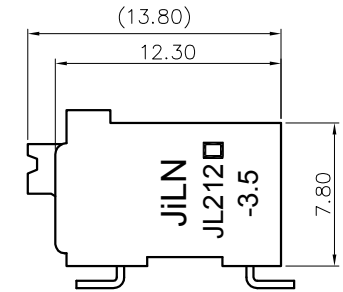

1. Pollution degree	2	2	3
Overvoltage category	II	III	III
Rate impulse voltage(KV)	2.5KV	2.5KV	2.5KV
Rate voltage(V)	320V	200V	200V
Rate current(A)	17.5A		

2. Wire range : 0.2~1.5mm²

NOTES2:
 1. Dimension shall be interpreted per ASME Y14.5-2009
 2. Pitch : 3.50mm, Poles : N=02~24P
 3. Stripping length : 8~9mm
 4. Operating temperature: -40°C~+130°C
 5. Undimensioned tolerances:

Pitch range in mm		Nominal dimension range in mm					—	∩	∇
TO	Over	Over	Over	Over	Over	0.1/10			
6	TO 10	TO 24	TO 30	TO 60	TO 100	TO 150	<		
±0.15	±0.20	±0.30	±0.30	±0.50	±0.70	±1.00	±1.30	±2*	

6. RoHS Compliance

Ordering Information

JL212R-SMT- 350 XX B 0 1

Pitch 350=3.50PH No. of pins 2P~24P Housing Color B=Black G=Green U=Blue R=Red W=White Y=Yellow □=Orange E=Grey

Packing 0=Pe bag T=Tube A=Tray

DRAW	SHUANGPING ZHENG	SCALE	FIT	东莞市锦凌电子有限公司 DONGGUAN JINLING ELECTRONIC CO.,LTD	
		UNIT	mm		
CHECK	LICHAD LIU	SIZE	A4		
		SHEET	1/1		
APPROVE	YONGLIANG GAO	PROJ.		PART NO.	JL212R-SMT-350XXB01
				TITLE:	JL212R-SMT-THR-3.5-XXP 弹簧式/弯脚/双排/黑色