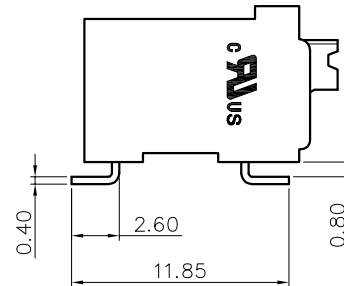

1. Pollution degree	2	2	3
Overvoltage category	II	III	III
Rate impulse voltage(KV)	2.5KV	2.5KV	2.5KV
Rate voltage(V)	320V	200V	200V
Rate current(A)	17.5A		

2. Wire range : 0.2~1.5mm²

NOTES2:
 1. Dimension shall be interpreted per ASME Y14.5-2009
 2. Pitch : 3.50mm, Poles : N=02~24P
 3. Stripping length : 8~9mm
 4. Operating temperature: -40°C~+130°C
 5. Undimensioned tolerances:

Pitch range in mm		Nominal dimension range in mm					—	∩	∇
TO	Over	Over	Over	Over	Over	0.1/10			
6	TO 10	TO 24	TO 30	TO 60	TO 100	TO 150	<		
±0.15	±0.20	±0.30	±0.30	±0.50	±0.70	±1.00	±1.30	±2*	

6. RoHS Compliance

Ordering Information

JL212R-SMT- 350 XX B 0 1

Pitch 350=3.50PH No. of pins 2P~24P Housing Color B=Black G=Green U=Blue R=Red W=White Y=Yellow □=Orange E=Grey

Packing 0=Pe bag T=Tube A=Tray

DRAW	SHUANGPING ZHENG	SCALE	FIT	东莞市锦凌电子有限公司 DONGGUAN JINLING ELECTRONIC CO.,LTD	
		UNIT	mm		
CHECK	LICHAD LIU	SIZE	A4		
		SHEET	1/1		
APPROVE	YONGLIANG GAO	PROJ.		PART NO.	JL212R-SMT-350XXB01
				TITLE:	JL212R-SMT-THR-3.5-XXP 弹簧式/弯脚/双排/黑色