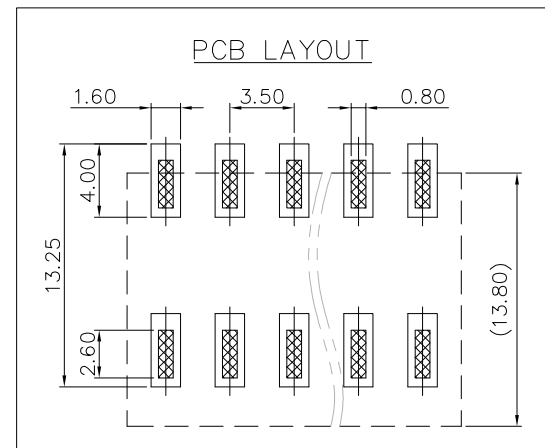

1. Pollution degree	2	2	3
Overvoltage category	II	III	III
Rate impulse voltage(KV)	2.5KV	2.5KV	2.5KV
Rate voltage(V)	320V	200V	200V
Rate current(A)	17.5A		

2. Wire range : 0.2~1.5mm²

NOTES2:
 1. Dimension shall be interpreted per ASME Y14.5-2009
 2. Pitch : 3.50mm, Poles : N=02~24P
 3. Stripping length : 8~9mm
 4. Operating temperature: -40°C~+130°C
 5. Undimensioned tolerances:

Pitch range in mm		Nominal dimension range in mm					—	∩	∇
TO	Over	Over	Over	Over	Over	0.1/10			
6	TO 10	TO 24	TO 30	TO 60	TO 100	TO 150	<		
±0.15	±0.20	±0.30	±0.30	±0.50	±0.70	±1.00	±1.30	±2*	

6. RoHS Compliance

Ordering Information

JL212R-SMT- 350 XX B 0 1

Pitch 350=3.50PH No. of pins 2P~24P Housing Color B=Black G=Green U=Blue R=Red W=White Y=Yellow □=Orange E=Grey

Packing 0=Pe bag T=Tube A=Tray

DRAW	SHUANGPING ZHENG	SCALE	FIT	东莞市锦凌电子有限公司 DONGGUAN JINLING ELECTRONIC CO.,LTD	
		UNIT	mm		
CHECK	LICHAD LIU	SIZE	A4		
		SHEET	1/1		
APPROVE	YONGLIANG GAO	PROJ.		PART NO.	JL212R-SMT-350XXB01
				TITLE:	JL212R-SMT-THR-3.5-XXP 弹簧式/弯脚/双排/黑色