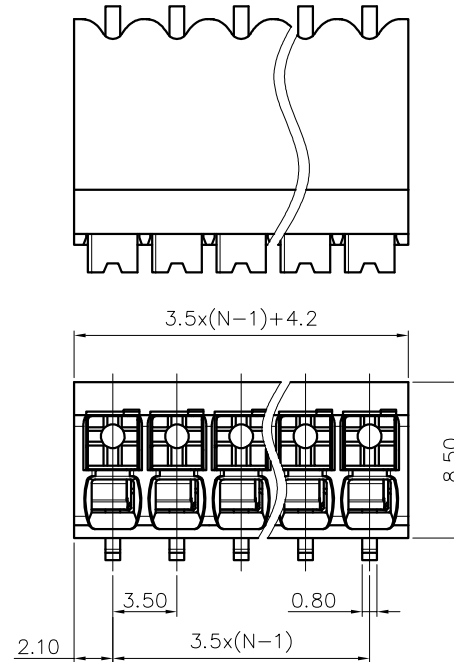

Pitch range in mm		Nominal dimension range in mm					—	∩	∇
TO	Over	Over	Over	Over	Over	0.1/10			
6	TO 10	TO 24	TO 30	TO 60	TO 100	TO 150	<		
±0.15	±0.20	±0.30	±0.30	±0.50	±0.70	±1.00	±1.30	±2*	

6. RoHS Compliance

Ordering Information

JL212R-SMT- 350 XX B 0 1

Pitch 350=3.50PH No. of pins 2P~24P Housing Color B=Black G=Green U=Blue R=Red W=White Y=Yellow □=Orange E=Grey

Packing 0=Pe bag T=Tube A=Tray

DRAW	SHUANGPING ZHENG	SCALE	FIT	东莞市锦凌电子有限公司 DONGGUAN JINLING ELECTRONIC CO.,LTD	
		UNIT	mm		
CHECK	LICHAD LIU	SIZE	A4		
		SHEET	1/1		
APPROVE	YONGLIANG GAO	PROJ.		PART NO.	JL212R-SMT-350XXB01
				TITLE:	JL212R-SMT-THR-3.5-XXP 弹簧式/弯脚/双排/黑色