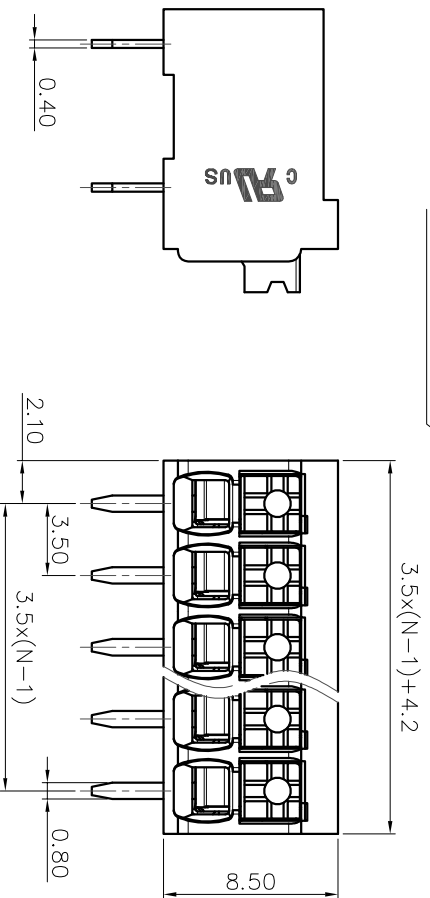

2. Wire range : 0.2~1.5mm²

NOTES2:

1. Dimension shall be interpreted per ASME Y14.5-2009
2. Pitch : 3.50mm, Poles : N=02~24P
3. Stripping length : 8~9mm
4. Operating temperature: -40°C~+130°C
5. Undimensioned tolerances:

Pitch range in mm	Nominal dimension range in mm			Tolerance
	Over	TO	Under	
6	10	30	60	0.1/10
10	24	60	100	∠
15	30	100	150	±2
20	30	100	150	±2
24	30	100	150	±2
30	30	100	150	±2

6. RoHS Compliance

Ordering Information

JL212R-350 XX B 0 1

Pitch 350=3.50PH
No. of pins 2P~24P
Housing Color
B=Black
G=Green
U=Blue
R=Red
W=White
Y=Yellow
O=Orange
E=Grey

Packing
0=Pe bag
T=Tube
A=Tray

Button color: White

PCB LAYOUT

REVISION RECORD				
REV	ECN	DESCRIPTION	DRFT	DATE
A0		NEW		21.10.14