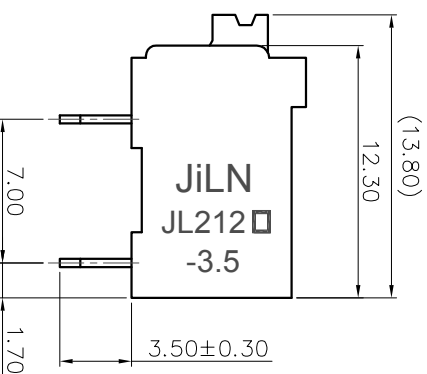

2. Wire range : 0.2~1.5mm²

NOTES2:

1. Dimension shall be interpreted per ASME Y14.5-2009
2. Pitch : 3.50mm, Poles : N=02~24P
3. Stripping length : 8~9mm
4. Operating temperature: -40°C~+130°C
5. Undimensioned tolerances:

Pitch range in mm	Nominal dimension range in mm			Tolerance
	Over	TO	Under	
6	10	30	60	0.1/10
10	24	60	100	∠
15	30	100	150	±2
20	30	100	150	±2
24	30	100	150	±2
30	30	100	150	±2

6. RoHS Compliance

Ordering Information

JL212R-350 XX B 0 1

Pitch 350=3.50PH
No. of pins 2P~24P
Housing Color
B=Black
G=Green
U=Blue
R=Red
W=White
Y=Yellow
O=Orange
E=Grey

Packing
0=Pe bag
T=Tube
A=Tray

Button color: White

PCB LAYOUT

REVISION RECORD				
REV	ECN	DESCRIPTION	DRFT	DATE
A0		NEW		21.10.14