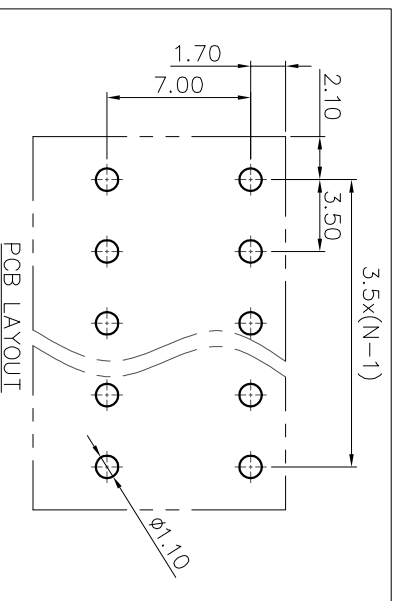

2. Wire range : 0.2~1.5mm²

NOTES2:

1. Dimension shall be interpreted per ASME Y14.5-2009
2. Pitch : 3.50mm, Poles : N=02~24P
3. Stripping length : 8~9mm
4. Operating temperature: -40°C~+130°C
5. Undimensioned tolerances:

Pitch range in mm	Nominal dimension range in mm			Tolerance
	Over	TO	Under	
6	10	30	60	0.1/10
10	24	60	100	∠
15	30	100	150	±2
20	30	100	150	±2
24	30	100	150	±2
30	30	100	150	±2

6. RoHS Compliance

Ordering Information

JL212R-350 XX B 0 1

Pitch 350=3.50PH
No. of pins 2P~24P
Housing Color
B=Black
G=Green
U=Blue
R=Red
W=White
Y=Yellow
O=Orange
E=Grey

Packing
0=Pe bag
T=Tube
A=Tray

Button color: White

PCB LAYOUT

REVISION RECORD				
REV	ECN	DESCRIPTION	DRFT	DATE
A0		NEW		21.10.14

JILIN 东莞市锦凌电子有限公司
DONGGUAN JINLING ELECTRONIC CO., LTD

PART NO. JL212R-350XXB01

TITLE: JL212R-THR-3.5-XXP 单簧式/弯脚/双排/黑色

DRAW	SHUANGPING ZHENG	SCALE	FIT
CHECK	LICHAD LIU	UNIT	mm
APPROVE	YONGLIANG GAO	SIZE	A4
		SHEET	1/1
		PRD	PROJ