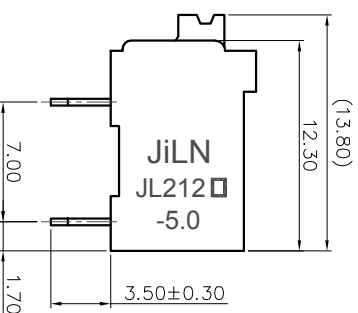

- 2. Wire range : 0.2~1.5mm²

NOTES2:

- 1. Dimension shall be interpreted per ASME Y14.5-2009
- 2. Pitch : 5.00mm, Poles : N=02~24P
- 3. Stripping length : 8~9mm
- 4. Operating temperature: -40°C~+130°C
- 5. Undimensioned tolerances:

Pitch range in mm	Nominal dimension range in mm		-	D				
	Over	Over						
TO 6	TO 10	TO 30	TO 60	TO 100	TO 150	0.1/10	≤	
TO 10	TO 24	TO 30	TO 60	TO 100	TO 150			
±0.15	±0.20	±0.30	±0.30	±0.50	±0.70	±1.00	±1.30	±2°

- 6. RoHS Compliance

Ordering Information

JL212R-500 XX B 0 1

Pitch 500=5.0PH
No. of pins 2P~24P
Housing Color B=Black, G=Green, U=Blue, R=Red, W=White, Y=Yellow, D=Orange, E=Grey
Packing 0=Pe bag, T=Tube, A=Tray

REVISION RECORD				
REV	ECN	DESCRIPTION	DRFT	DATE
A0		NEW		21.10.14

DRAW	SHUANGPING ZHENG	SCALE	FIT	<p>JIN 东莞市锦凌电子有限公司 DONGGUAN JINLING ELECTRONIC CO., LTD</p>
CHECK	LICHAD LIU	UNIT	mm	
APPROVE	YONGLIANG GAO	SIZE	A4	
		SHEET	1/1	PART NO.
		PRD		JL212R-500XXB01
				TITLE:
				JL212R-THR-5.0-XXP 单簧式/弯脚 黑色