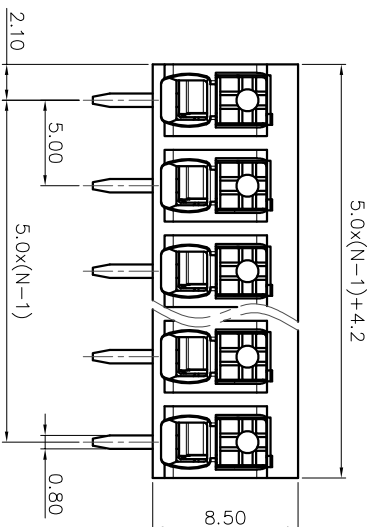

NOTES1:

- UL Standard
1. Rated voltage/current : 300V / 12A
2. Withstanding voltage : AC1600V/1Min.
3. Wire range : 28~14AWG

IEC Standard

1. Pollution degree	2	2	3
Overvoltage category	II	III	III
Rate impulse voltage(KV)	4KV	4KV	4KV
Rate voltage(V)	500V	320V	320V
Rate current(A)		17.5A	

2. Wire range : 0.2~1.5mm²

NOTES2:

1. Dimension shall be interpreted per ASME Y14.5-2009
2. Pitch : 5.00mm, Poles : N=02~24P
3. Stripping length : 8~9mm
4. Operating temperature: -40°C~+130°C
5. Undimensioned tolerances:

Pitch range in mm	Nominal dimension range in mm		-	D				
	Over	Over						
TO 6	TO 10	TO 30	TO 60	TO 100	TO 150	0.1/10	≤	
TO 10	TO 24	TO 30	TO 60	TO 100	TO 150			
±0.15	±0.20	±0.30	±0.30	±0.50	±0.70	±1.00	±1.30	±2°

6. RoHS Compliance

Ordering Information

JL212R-500 XX B 0 1

Pitch 500=5.0PH
No. of pins 2P~24P
Housing Color B=Black, G=Green, U=Blue, R=Red, W=White, Y=Yellow, D=Orange, E=Grey
Packing 0=Pe bag, T=Tube, A=Tray

REVISION RECORD				
REV	ECN	DESCRIPTION	DRFT	DATE
A0		NEW		21.10.14

DRAW	SHUANGPING ZHENG	SCALE	FIT	JIN 东莞市锦凌电子有限公司 DONGGUAN JINLING ELECTRONIC CO., LTD
CHECK	LICHAD LIU	UNIT	mm	
APPROVE	YONGLIANG GAO	SIZE	A4	
		SHEET	1/1	PART NO.
		PRD		JL212R-500XXB01
				TITLE:
				JL212R-THR-5.0-XXP 单簧式/弯脚 黑色