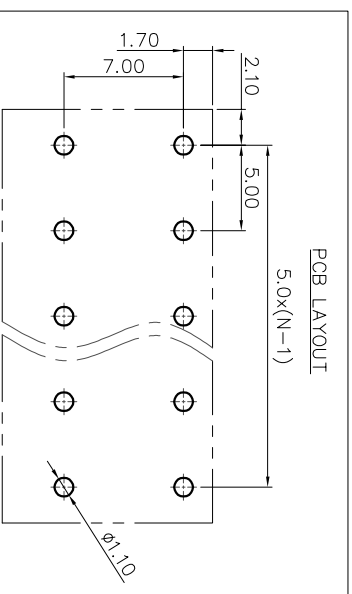

- 2. Wire range : 0.2~1.5mm²

NOTES2:

- 1. Dimension shall be interpreted per ASME Y14.5-2009
- 2. Pitch : 5.00mm, Poles : N=02~24P
- 3. Stripping length : 8~9mm
- 4. Operating temperature: -40°C~+130°C
- 5. Undimensioned tolerances:

Pitch range in mm	Nominal dimension range in mm		-	D				
	Over	Over						
TO 6	TO 10	TO 30	TO 60	TO 100	TO 150	0.1/10	≤	
TO 10	TO 24	TO 30	TO 60	TO 100	TO 150			
±0.15	±0.20	±0.30	±0.30	±0.50	±0.70	±1.00	±1.30	±2°

- 6. RoHS Compliance

Ordering Information

JL212R-500 XX B 0 1

Pitch 500=5.0PH
No. of pins 2P~24P
Housing Color B=Black, G=Green, U=Blue, R=Red, W=White, Y=Yellow, D=Orange, E=Grey
Packing 0=Pe bag, T=Tube, A=Tray

REVISION RECORD				
REV	ECN	DESCRIPTION	DRFT	DATE
A0		NEW		21.10.14

DRAW	SHUANGPING ZHENG	SCALE	FIT	<p>JIN 东莞市锦凌电子有限公司 DONGGUAN JINLING ELECTRONIC CO., LTD</p>
CHECK	LICHAD LIU	UNIT	mm	
APPROVE	YONGLIANG GAO	SIZE	A4	
		SHEET	1/1	PART NO.
		PRD		JL212R-500XXB01
				TITLE:
				JL212R-THR-5.0-XXP 单簧式/弯脚 黑色