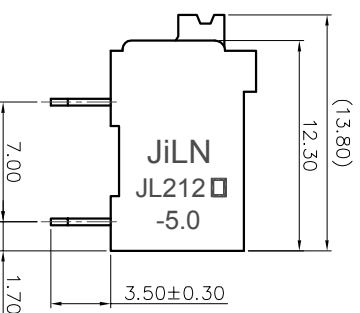

- 2. Wire range : 0.2~1.5mm²

NOTES2:

- 1. Dimension shall be interpreted per ASME Y14.5-2009
- 2. Pitch : 5.00mm, Poles : N=02~24P
- 3. Stripping length : 8~9mm
- 4. Operating temperature: -40°C~+130°C
- 5. Undimensioned tolerances:

Pitch range in mm	Nominal dimension range in mm		-	D				
	Over	Over			Over	Over		
TO 6	10	TO 30	60	100	150	0.1/10	≤	
TO 10	24	TO 30	60	100	150			
±0.15	±0.20	±0.30	±0.30	±0.50	±0.70	±1.00	±1.30	±2°

- 6. RoHS Compliance

Ordering Information

JL212R-500 XX B 0 1

Pitch 500=5.0PH
No. of pins 2P~24P
Housing Color B=Black G=Green U=Blue R=Red W=White Y=Yellow D=Orange E=Grey
Packing 0=Pe bag T=Tube A=Tray

REVISION RECORD				
REV	ECN	DESCRIPTION	DRFT	DATE
A0		NEW		21.10.14