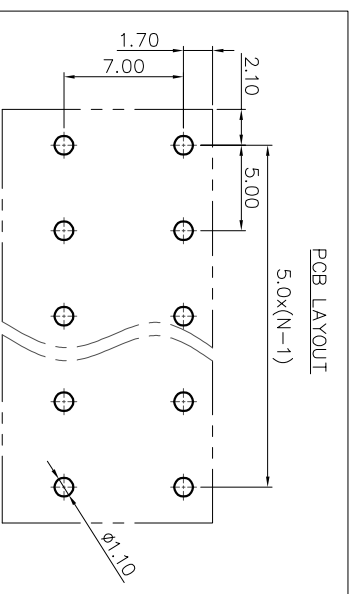

- 2. Wire range : 0.2~1.5mm²

NOTES2:

- 1. Dimension shall be interpreted per ASME Y14.5-2009
- 2. Pitch : 5.00mm, Poles : N=02~24P
- 3. Stripping length : 8~9mm
- 4. Operating temperature: -40°C~+130°C
- 5. Undimensioned tolerances:

Pitch range in mm	Nominal dimension range in mm		-	D				
	Over	Over			Over	Over		
TO 6	10	TO 30	60	100	150	0.1/10	≤	
TO 10	24	TO 30	60	100	150			
±0.15	±0.20	±0.30	±0.30	±0.50	±0.70	±1.00	±1.30	±2°

- 6. RoHS Compliance

Ordering Information

JL212R-500 XX B 0 1

Pitch 500=5.0PH
No. of pins 2P~24P
Housing Color B=Black G=Green U=Blue R=Red W=White Y=Yellow D=Orange E=Grey
Packing 0=Pe bag T=Tube A=Tray

REVISION RECORD				
REV	ECN	DESCRIPTION	DRFT	DATE
A0		NEW		21.10.14

DRAW	SHUANGPING ZHENG		SCALE	FIT	PART NO.	JLN® 东莞市锦凌电子有限公司 DONGGUAN JINLING ELECTRONIC CO., LTD
	CHECK	LICHAD LIU	UNIT	mm		
APPROVE	YONGLIANG GAO	SIZE	A4	SHEET	1/1	TITLE:
		PRDJ				JL212R-THR-5.0-XXP 单簧式/弯脚 黑色