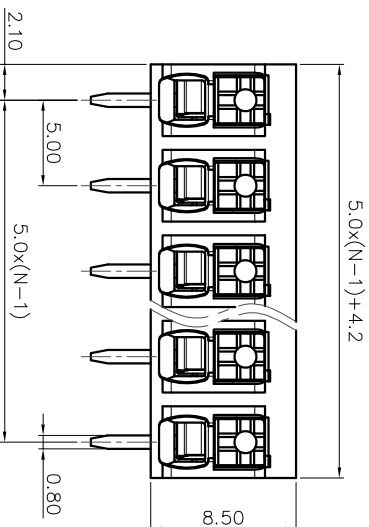

NOTES1:

- UL Standard
1. Rated voltage/current : 300V / 12A
2. Withstanding voltage : AC1600V/1Min.
3. Wire range : 28~14AWG

IEC Standard

1. Pollution degree	2	2	3
Overvoltage category	II	III	III
Rate impulse voltage(KV)	4KV	4KV	4KV
Rate voltage(V)	500V	320V	320V
Rate current(A)		17.5A	

2. Wire range : 0.2~1.5mm²

NOTES2:

1. Dimension shall be interpreted per ASME Y14.5-2009
2. Pitch : 5.00mm, Poles : N=02~24P
3. Stripping length : 8~9mm
4. Operating temperature: -40°C~+130°C
5. Undimensioned tolerances:

Pitch range in mm	Nominal dimension range in mm		-	D				
	Over	Over			Over	Over		
TO 6	10	TO 30	60	100	150	0.1/10	≤	
TO 10	24	TO 30	60	100	150			
±0.15	±0.20	±0.30	±0.30	±0.50	±0.70	±1.00	±1.30	±2°

6. RoHS Compliance

Ordering Information

JL212R-500 XX B 0 1

Pitch 500=5.0PH
No. of pins 2P~24P
Housing Color B=Black G=Green U=Blue R=Red W=White Y=Yellow D=Orange E=Grey
Packing 0=Pe bag T=Tube A=Tray

REVISION RECORD				
REV	ECN	DESCRIPTION	DRFT	DATE
A0		NEW		21.10.14

DRAW	SHUANGPING ZHENG		SCALE	FIT	PART NO.	JLN® 东莞市锦凌电子有限公司 DONGGUAN JINLING ELECTRONIC CO., LTD
	CHECK	LICHAD LIU	UNIT	mm		
APPROVE	YONGLIANG GAO	SIZE	A4	SHEET	1/1	TITLE:
		PRDJ				JL212R-THR-5.0-XXP 单簧式/弯脚 黑色