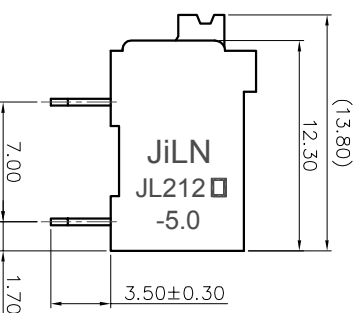

- 2. Wire range : 0.2~1.5mm²

NOTES2:

- 1. Dimension shall be interpreted per ASME Y14.5-2009
- 2. Pitch : 5.00mm, Poles : N=02~24P
- 3. Stripping length : 8~9mm
- 4. Operating temperature: -40°C~+130°C
- 5. Undimensioned tolerances:

Pitch range in mm	Nominal dimension range in mm		-	D											
	Over	Over													
TO 6	TO 10	TO 30	TO 60	TO 100	TO 150	0.1/10	≤								
TO 10	TO 24	TO 30	TO 60	TO 100	TO 150										
±0.15		±0.20		±0.30		±0.50		±0.70		±1.00		±1.30		±2°	

- 6. RoHS Compliance

Ordering Information

JL212R-500 XX B 0 1

Pitch 500=5.0PH
No. of pins 2P~24P
Housing Color B=Black, G=Green, U=Blue, R=Red, W=White, Y=Yellow, D=Orange, E=Grey
Packing 0=Pe bag, T=Tube, A=Tray

REVISION RECORD				
REV	ECN	DESCRIPTION	DRFT	DATE
A0		NEW		21.10.14

DRAW	SHUANGPING ZHENG	SCALE	FIT	<p>JIN® 东莞市锦凌电子有限公司 DONGGUAN JINLING ELECTRONIC CO., LTD</p>
CHECK	LICHAD LIU	UNIT	mm	
APPROVE	YONGLIANG GAO	SIZE	A4	
		SHEET	1/1	PART NO.
		PRD		JL212R-500XXB01
				TITLE:
				JL212R-THR-5.0-XXP 单簧式/弯脚 黑色