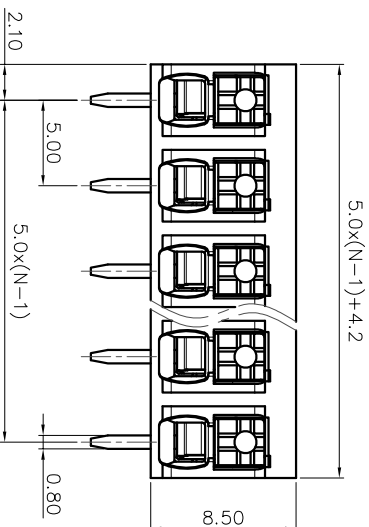

NOTES1:

- UL Standard
1. Rated voltage/current : 300V / 12A
2. Withstanding voltage : AC1600V/1Min.
3. Wire range : 28~14AWG

IEC Standard

1. Pollution degree	2	2	3
Overvoltage category	II	III	III
Rate impulse voltage(KV)	4KV	4KV	4KV
Rate voltage(V)	500V	320V	320V
Rate current(A)		17.5A	

2. Wire range : 0.2~1.5mm²

NOTES2:

1. Dimension shall be interpreted per ASME Y14.5-2009
2. Pitch : 5.00mm, Poles : N=02~24P
3. Stripping length : 8~9mm
4. Operating temperature: -40°C~+130°C
5. Undimensioned tolerances:

Pitch range in mm	Nominal dimension range in mm		-	D											
	Over	Over													
TO 6	TO 10	TO 30	TO 60	TO 100	TO 150	0.1/10	≤								
TO 10	TO 24	TO 30	TO 60	TO 100	TO 150										
±0.15		±0.20		±0.30		±0.50		±0.70		±1.00		±1.30		±2°	

6. RoHS Compliance

Ordering Information

JL212R-500 XX B 0 1

Pitch 500=5.0PH
No. of pins 2P~24P
Housing Color B=Black, G=Green, U=Blue, R=Red, W=White, Y=Yellow, D=Orange, E=Grey
Packing 0=Pe bag, T=Tube, A=Tray

REVISION RECORD				
REV	ECN	DESCRIPTION	DRFT	DATE
A0		NEW		21.10.14

DRAW	SHUANGPING ZHENG	SCALE	FIT	JIN® 东莞市锦凌电子有限公司 DONGGUAN JINLING ELECTRONIC CO., LTD
CHECK	LICHAD LIU	UNIT	mm	
APPROVE	YONGLIANG GAO	SIZE	A4	
		SHEET	1/1	PART NO.
		PRD		JL212R-500XXB01
				TITLE:
				JL212R-THR-5.0-XXP 单簧式/弯脚 黑色