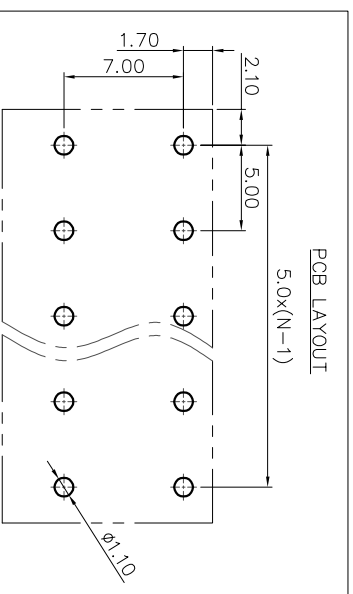

- 2. Wire range : 0.2~1.5mm²

NOTES2:

- 1. Dimension shall be interpreted per ASME Y14.5-2009
- 2. Pitch : 5.00mm, Poles : N=02~24P
- 3. Stripping length : 8~9mm
- 4. Operating temperature: -40°C~+130°C
- 5. Undimensioned tolerances:

Pitch range in mm	Nominal dimension range in mm		-	D											
	Over	Over													
TO 6	TO 10	TO 30	TO 60	TO 100	TO 150	0.1/10	≤								
TO 10	TO 24	TO 30	TO 60	TO 100	TO 150										
±0.15		±0.20		±0.30		±0.50		±0.70		±1.00		±1.30		±2°	

- 6. RoHS Compliance

Ordering Information

JL212R-500 XX B 0 1

Pitch 500=5.0PH
No. of pins 2P~24P
Housing Color B=Black, G=Green, U=Blue, R=Red, W=White, Y=Yellow, D=Orange, E=Grey
Packing 0=Pe bag, T=Tube, A=Tray

REVISION RECORD				
REV	ECN	DESCRIPTION	DRFT	DATE
A0		NEW		21.10.14

DRAW	SHUANGPING ZHENG	SCALE	FIT	<p>JIN® 东莞市锦凌电子有限公司 DONGGUAN JINLING ELECTRONIC CO., LTD</p>
CHECK	LICHAD LIU	UNIT	mm	
APPROVE	YONGLIANG GAO	SIZE	A4	
		SHEET	1/1	PART NO.
		PRD		JL212R-500XXB01
				TITLE:
				JL212R-THR-5.0-XXP 单簧式/弯脚 黑色