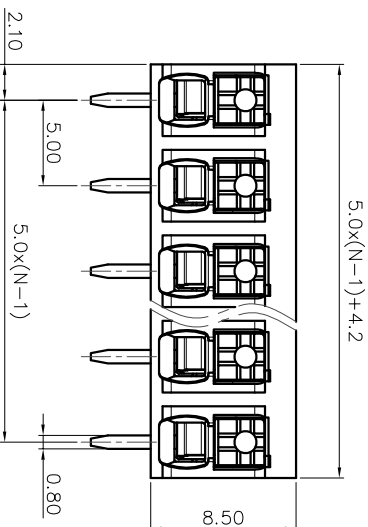

- 2. Wire range : 0.2~1.5mm²

NOTES2:

- 1. Dimension shall be interpreted per ASME Y14.5-2009
- 2. Pitch : 5.00mm, Poles : N=02~24P
- 3. Stripping length : 8~9mm
- 4. Operating temperature: -40°C~+130°C
- 5. Undimensioned tolerances:

Pitch range in mm	Nominal dimension		range		mm
	Over	TO	Over	TO	
6	10	24	30	60	0.1/10
10	24	30	60	100	<
±0.15	±0.20	±0.30	±0.50	±0.70	±1.00
					±1.30
					±2°

- 6. RoHS Compliance

Ordering Information

JL212R-500 XX B 0 1

Pitch 500=5.0PH
 No. of pins 2P~24P
 Housing Color B=Black G=Green U=Blue R=Red W=White Y=Yellow D=Orange E=Grey
 Packing 0=Pe bag T=Tube A=Tray

REVISION RECORD				
REV	ECN	DESCRIPTION	DRFT	DATE
A0		NEW		21.10.14