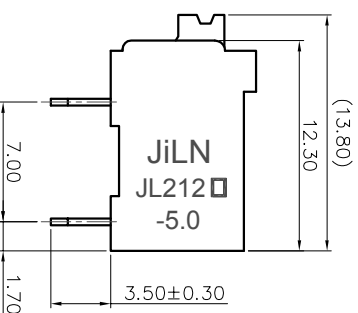

NOTES1:

- UL Standard
1. Rated voltage/current : 300V / 12A
2. Withstanding voltage : AC1600V/1Min.
3. Wire range : 28~14AWG

IEC Standard

1. Pollution degree	2	2	3
Overvoltage category	II	III	III
Rate impulse voltage(KV)	4KV	4KV	4KV
Rate voltage(V)	500V	320V	320V
Rate current(A)		17.5A	

2. Wire range : 0.2~1.5mm²

NOTES2:

1. Dimension shall be interpreted per ASME Y14.5-2009
2. Pitch : 5.00mm, Poles : N=02~24P
3. Stripping length : 8~9mm
4. Operating temperature: -40°C~+130°C
5. Undimensioned tolerances:

Pitch range in mm	Nominal dimension		range		mm
	Over	TO	Over	TO	
6	10	24	30	60	0.1/10
10	24	30	60	100	<
±0.15	±0.20	±0.30	±0.50	±0.70	±1.00
					±1.30
					±2°

6. RoHS Compliance

Ordering Information

JL212R-500 XX B 0 1

Pitch 500=5.0PH
No. of pins 2P~24P
Housing Color B=Black G=Green U=Blue R=Red W=White Y=Yellow D=Orange E=Grey
Packing 0=Pe bag T=Tube A=Tray

REVISION RECORD				
REV	ECN	DESCRIPTION	DRFT	DATE
A0		NEW		21.10.14

DRAW	SHUANGPING ZHENG		SCALE	FIT	PART NO.	JLN® 东莞市锦凌电子有限公司 DONGGUAN JINLING ELECTRONIC CO., LTD
	CHECK	LICHAD LIU	UNIT	mm		
APPROVE	YONGLIANG GAO	SIZE	A4	SHEET	1/1	TITLE:
		PRDJ				JL212R-THR-5.0-XXP 单簧式/弯脚 黑色