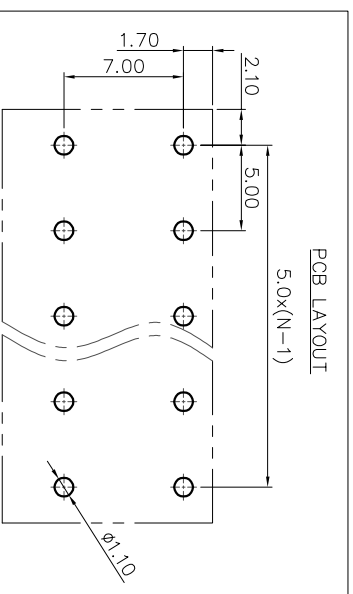

- 2. Wire range : 0.2~1.5mm²

NOTES2:

- 1. Dimension shall be interpreted per ASME Y14.5-2009
- 2. Pitch : 5.00mm, Poles : N=02~24P
- 3. Stripping length : 8~9mm
- 4. Operating temperature: -40°C~+130°C
- 5. Undimensioned tolerances:

Pitch range in mm	Nominal dimension		range		mm
	Over	TO	Over	TO	
6	10	24	30	60	0.1/10
10	24	30	60	100	<
±0.15	±0.20	±0.30	±0.50	±0.70	±1.00
					±1.30
					±2°

- 6. RoHS Compliance

Ordering Information

JL212R-500 XX B 0 1

Pitch 500=5.0PH
 No. of pins 2P~24P
 Housing Color B=Black G=Green U=Blue R=Red W=White Y=Yellow D=Orange E=Grey
 Packing 0=Pe bag T=Tube A=Tray

REVISION RECORD				
REV	ECN	DESCRIPTION	DRFT	DATE
A0		NEW		21.10.14

DRAW	SHUANGPING ZHENG		SCALE	FIT	PART NO.	JLN® 东莞市锦凌电子有限公司 DONGGUAN JINLING ELECTRONIC CO., LTD
	CHECK	LICHAD LIU	UNIT	mm		
APPROVE	YONGLIANG GAO	SIZE	A4	SHEET	1/1	TITLE:
		PRDJ				JL212R-THR-5.0-XXP 单簧式/弯脚 黑色