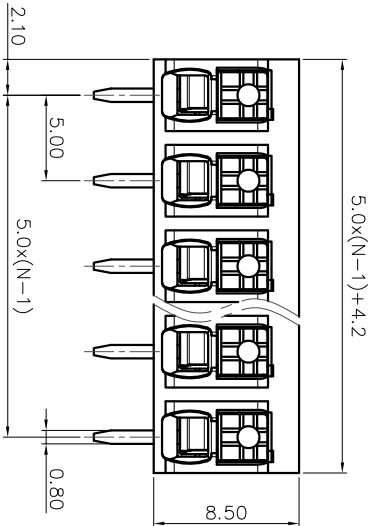

- 2. Wire range : 0.2~1.5mm²

NOTES2:

- 1. Dimension shall be interpreted per ASME Y14.5-2009
- 2. Pitch : 5.00mm, Poles : N=02~24P
- 3. Stripping length : 8~9mm
- 4. Operating temperature: -40°C~+130°C
- 5. Undimensioned tolerances:

Pitch range in mm	Nominal dimension		range		mm
	Over	TO	Over	TO	
6	10	24	30	60	0.1/10
10	24	30	60	100	<
±0.15	±0.20	±0.30	±0.50	±0.70	±1.00
					±1.30
					±2°

- 6. RoHS Compliance

Ordering Information

JL212R-500 XX B 0 1

Pitch 500=5.0PH
 No. of pins 2P~24P
 Housing Color B=Black G=Green U=Blue R=Red W=White Y=Yellow D=Orange E=Grey
 Packing 0=Pe bag T=Tube A=Tray

REVISION RECORD				
REV	ECN	DESCRIPTION	DRFT	DATE
A0		NEW		21.10.14