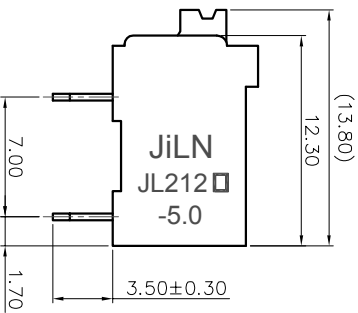

- 2. Wire range : 0.2~1.5mm²

NOTES2:

- 1. Dimension shall be interpreted per ASME Y14.5-2009
- 2. Pitch : 5.00mm, Poles : N=02~24P
- 3. Stripping length : 8~9mm
- 4. Operating temperature: -40°C~+130°C
- 5. Undimensioned tolerances:

Pitch range in mm	Nominal dimension		range		mm
	Over	TO	Over	TO	
6	10	24	30	60	0.1/10
10	24	30	60	100	<
±0.15	±0.20	±0.30	±0.50	±0.70	±1.00
					±1.30
					±2°

- 6. RoHS Compliance

Ordering Information

JL212R-500 XX B 0 1

Pitch 500=5.0PH
 No. of pins 2P~24P
 Housing Color B=Black G=Green U=Blue R=Red W=White Y=Yellow D=Orange E=Grey
 Packing 0=Pe bag T=Tube A=Tray

REVISION RECORD				
REV	ECN	DESCRIPTION	DRFT	DATE
A0		NEW		21.10.14