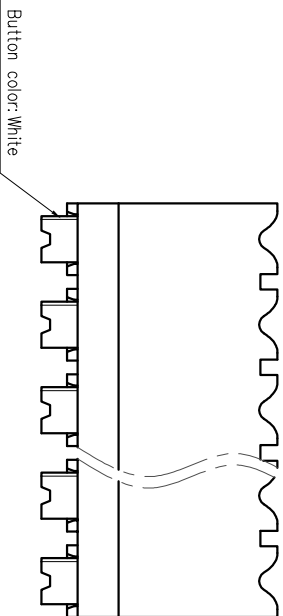

- 2. Wire range : 0.2~1.5mm²

NOTES2:

- 1. Dimension shall be interpreted per ASME Y14.5-2009
- 2. Pitch : 5.00mm, Poles : N=02~24P
- 3. Stripping length : 8~9mm
- 4. Operating temperature: -40°C~+130°C
- 5. Undimensioned tolerances:

Pitch range in mm	Nominal dimension		range		mm
	Over	TO	Over	TO	
6	10	24	30	60	0.1/10
10	24	30	60	100	<
±0.15	±0.20	±0.30	±0.50	±0.70	±1.00
					±1.30
					±2°

- 6. RoHS Compliance

Ordering Information

JL212R-500 XX B 0 1

Pitch 500=5.0PH
 No. of pins 2P~24P
 Housing Color B=Black G=Green U=Blue R=Red W=White Y=Yellow D=Orange E=Grey
 Packing 0=Pe bag T=Tube A=Tray

REVISION RECORD				
REV	ECN	DESCRIPTION	DRFT	DATE
A0		NEW		21.10.14