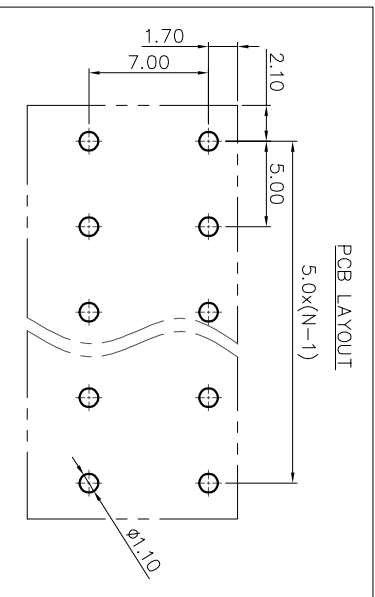

- 2. Wire range : 0.2~1.5mm²

NOTES2:

- 1. Dimension shall be interpreted per ASME Y14.5-2009
- 2. Pitch : 5.00mm, Poles : N=02~24P
- 3. Stripping length : 8~9mm
- 4. Operating temperature: -40°C~+130°C
- 5. Undimensioned tolerances:

Pitch range in mm	Nominal dimension		range		mm
	Over	TO	Over	TO	
6	10	24	30	60	0.1/10
10	24	30	60	100	<
±0.15	±0.20	±0.30	±0.50	±0.70	±1.00
					±1.30
					±2°

- 6. RoHS Compliance

Ordering Information

JL212R-500 XX B 0 1

Pitch 500=5.0PH
 No. of pins 2P~24P
 Housing Color B=Black G=Green U=Blue R=Red W=White Y=Yellow D=Orange E=Grey
 Packing 0=Pe bag T=Tube A=Tray

REVISION RECORD				
REV	ECN	DESCRIPTION	DRFT	DATE
A0		NEW		21.10.14