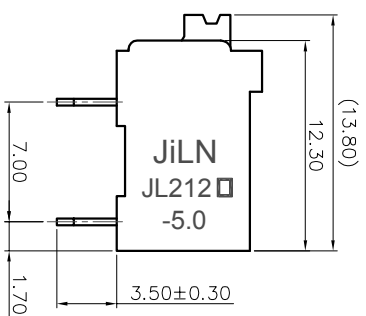

- 2. Wire range : 0.2~1.5mm²

NOTES2:

- 1. Dimension shall be interpreted per ASME Y14.5-2009
- 2. Pitch : 5.00mm, Poles : N=02~24P
- 3. Stripping length : 8~9mm
- 4. Operating temperature: -40°C~+130°C
- 5. Undimensioned tolerances:

Pitch range in mm	Nominal dimension range in mm		-	D				
	Over	Over						
TO 6	TO 10	TO 30	TO 60	TO 100	TO 150	0.1/10	≤	
TO 10	TO 24	TO 30	TO 60	TO 100	TO 150			
±0.15	±0.20	±0.30	±0.30	±0.50	±0.70	±1.00	±1.30	±2°

- 6. RoHS Compliance

Ordering Information

JL212R-500 XX B 0 1

Pitch 500=5.0PH
No. of pins 2P~24P
Housing Color B=Black G=Green U=Blue R=Red W=White Y=Yellow D=Orange E=Grey
Packing 0=Pe bag T=Tube A=Tray