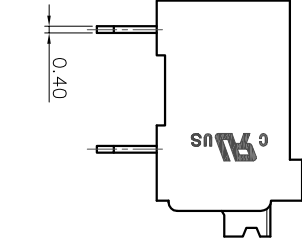

NOTES1:

- UL Standard
1. Rated voltage/current : 300V / 12A
2. Withstanding voltage : AC1600V/1Min.
3. Wire range : 28~14AWG

IEC Standard

1. Pollution degree	2	2	3
Overvoltage category	II	III	III
Rate impulse voltage(KV)	4KV	4KV	4KV
Rate voltage(V)	500V	320V	320V
Rate current(A)		17.5A	

2. Wire range : 0.2~1.5mm²

NOTES2:

1. Dimension shall be interpreted per ASME Y14.5-2009
2. Pitch : 5.00mm, Poles : N=02~24P
3. Stripping length : 8~9mm
4. Operating temperature: -40°C~+130°C
5. Undimensioned tolerances:

Pitch range in mm	Nominal dimension range in mm		-	D				
	Over	Over						
TO 6	TO 10	TO 30	TO 60	TO 100	TO 150	0.1/10	≤	
TO 10	TO 24	TO 30	TO 60	TO 100	TO 150			
±0.15	±0.20	±0.30	±0.30	±0.50	±0.70	±1.00	±1.30	±2°

6. RoHS Compliance

Ordering Information

JL212R-500 XX B 0 1

Pitch 500=5.0PH
No. of pins 2P~24P
Housing Color B=Black G=Green U=Blue R=Red W=White Y=Yellow D=Orange E=Grey
Packing 0=Pe bag T=Tube A=Tray

REVISION RECORD				
REV	ECN	DESCRIPTION	DRFT	DATE
A0		NEW		21.10.14

DRAW	SHUANGPING ZHENG		SCALE	FIT	PART NO.	JLN® 东莞市锦凌电子有限公司 DONGGUAN JINLING ELECTRONIC CO., LTD
	CHECK	LICHAD LIU	UNIT	mm		
APPROVE	YONGLIANG GAO	SIZE	A4	SHEET	1/1	TITLE:
		PRDJ				JL212R-THR-5.0-XXP 单簧式/弯脚 黑色