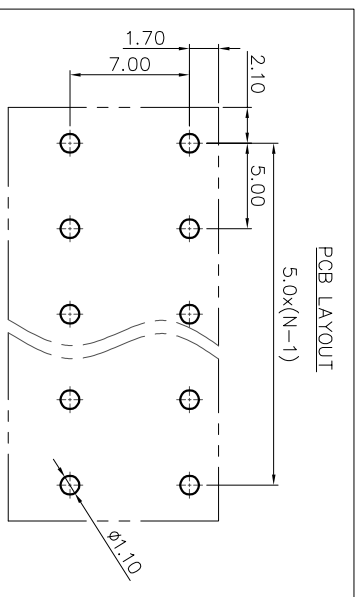

- 2. Wire range : 0.2~1.5mm²

NOTES2:

- 1. Dimension shall be interpreted per ASME Y14.5-2009
- 2. Pitch : 5.00mm, Poles : N=02~24P
- 3. Stripping length : 8~9mm
- 4. Operating temperature: -40°C~+130°C
- 5. Undimensioned tolerances:

Pitch range in mm	Nominal dimension range in mm		-	D				
	Over	Over						
TO 6	TO 10	TO 30	TO 60	TO 100	TO 150	0.1/10	≤	
TO 10	TO 24	TO 30	TO 60	TO 100	TO 150			
±0.15	±0.20	±0.30	±0.30	±0.50	±0.70	±1.00	±1.30	±2°

- 6. RoHS Compliance

Ordering Information

JL212R-500 XX B 0 1

Pitch 500=5.0PH
No. of pins 2P~24P
Housing Color B=Black G=Green U=Blue R=Red W=White Y=Yellow D=Orange E=Grey
Packing 0=Pe bag T=Tube A=Tray

REVISION RECORD				
REV	ECN	DESCRIPTION	DRFT	DATE
A0		NEW		21.10.14

DRAW	SHUANGPING ZHENG		SCALE	FIT	PART NO.	JLN® 东莞市锦凌电子有限公司 DONGGUAN JINLING ELECTRONIC CO., LTD
	CHECK	LICHAD LIU	UNIT	mm		
APPROVE	YONGLIANG GAO	SIZE	A4	SHEET	1/1	TITLE:
		PRDJ				JL212R-THR-5.0-XXP 单簧式/弯脚 黑色