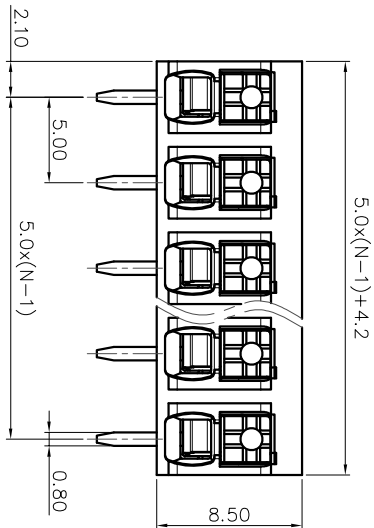

NOTES1:

- UL Standard
1. Rated voltage/current : 300V / 12A
2. Withstanding voltage : AC1600V/1Min.
3. Wire range : 28~14AWG

IEC Standard

1. Pollution degree	2	2	3
Overvoltage category	II	III	III
Rate impulse voltage(KV)	4KV	4KV	4KV
Rate voltage(V)	500V	320V	320V
Rate current(A)		17.5A	

2. Wire range : 0.2~1.5mm²

NOTES2:

1. Dimension shall be interpreted per ASME Y14.5-2009
2. Pitch : 5.00mm, Poles : N=02~24P
3. Stripping length : 8~9mm
4. Operating temperature: -40°C~+130°C
5. Undimensioned tolerances:

Pitch range in mm	Nominal dimension range in mm		-	D				
	Over	Over						
TO 6	TO 10	TO 30	TO 60	TO 100	TO 150	0.1/10	≤	
TO 10	TO 24	TO 30	TO 60	TO 100	TO 150			
±0.15	±0.20	±0.30	±0.30	±0.50	±0.70	±1.00	±1.30	±2°

6. RoHS Compliance

Ordering Information

JL212R-500 XX B 0 1

Pitch 500=5.0PH
No. of pins 2P~24P
Housing Color B=Black G=Green U=Blue R=Red W=White Y=Yellow D=Orange E=Grey
Packing 0=Pe bag T=Tube A=Tray

REVISION RECORD				
REV	ECN	DESCRIPTION	DRFT	DATE
A0		NEW		21.10.14

DRAW	SHUANGPING ZHENG		SCALE	FIT	PART NO.	JLN® 东莞市锦凌电子有限公司 DONGGUAN JINLING ELECTRONIC CO., LTD
	CHECK	LICHAD LIU	UNIT	mm		
APPROVE	YONGLIANG GAO	SIZE	A4	SHEET	1/1	TITLE:
		PRDJ				JL212R-THR-5.0-XXP 单簧式/弯脚 黑色