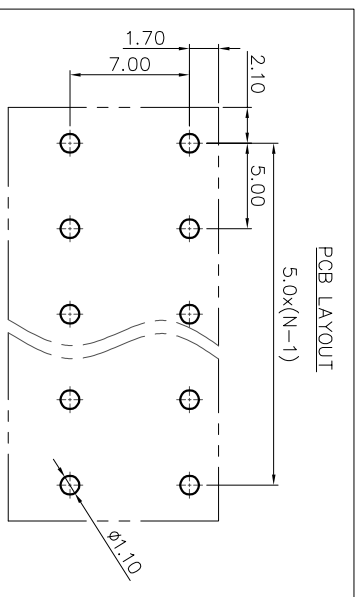

- 2. Wire range : 0.2~1.5mm²

NOTES2:

- 1. Dimension shall be interpreted per ASME Y14.5-2009
- 2. Pitch : 5.00mm, Poles : N=02~24P
- 3. Stripping length : 8~9mm
- 4. Operating temperature: -40°C~+130°C
- 5. Undimensioned tolerances:

Pitch range in mm	Nominal dimension range in mm		-	D				
	Over	TO			Over	TO		
6	10	24	30	60	100	150	0.1/10	≤
TO 6	TO 10	TO 24	TO 30	TO 60	TO 100	TO 150		
		±0.15		±0.20		±0.30		±2°

- 6. RoHS Compliance

Ordering Information

JL212R-500 XX B 0 1

Pitch 500=5.0PH
No. of pins 2P~24P
Housing Color B=Black G=Green U=Blue R=Red W=White Y=Yellow D=Orange E=Grey
Packing 0=Pe bag T=Tube A=Tray

REVISION RECORD				
REV	ECN	DESCRIPTION	DRFT	DATE
A0		NEW		21.10.14

DRAW	SHUANGPING ZHENG	SCALE	FIT	<p>JIN® 东莞市锦凌电子有限公司 DONGGUAN JINLING ELECTRONIC CO., LTD</p>	
CHECK	LICHAD LIU	UNIT	mm		
APPROVE	YONGLIANG GAO	SIZE	A4		
		SHEET	1/1	PART NO.	JL212R-500XXB01
		PRD		TITLE:	JL212R-THR-5.0-XXP 单簧式/弯脚 黑色