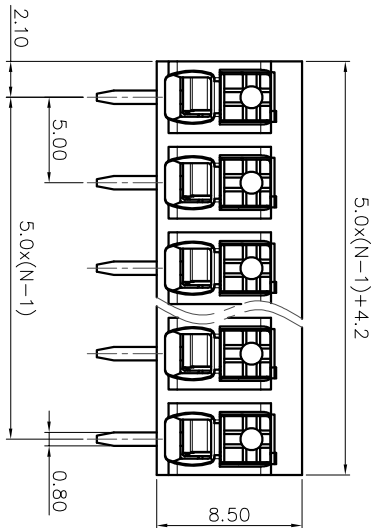

NOTES1:

- UL Standard
1. Rated voltage/current : 300V / 12A
2. Withstanding voltage : AC1600V/1Min.
3. Wire range : 28~14AWG

IEC Standard

1. Pollution degree	2	2	3
Overvoltage category	II	III	III
Rate impulse voltage(KV)	4KV	4KV	4KV
Rate voltage(V)	500V	320V	320V
Rate current(A)		17.5A	

2. Wire range : 0.2~1.5mm²

NOTES2:

1. Dimension shall be interpreted per ASME Y14.5-2009
2. Pitch : 5.00mm, Poles : N=02~24P
3. Stripping length : 8~9mm
4. Operating temperature: -40°C~+130°C
5. Undimensioned tolerances:

Pitch range in mm	Nominal dimension range in mm		-	D				
	Over	TO			Over	TO		
6	10	24	30	60	100	150	0.1/10	≤
TO 6	TO 10	TO 24	TO 30	TO 60	TO 100	TO 150		
		±0.15		±0.20		±0.30		±2°

6. RoHS Compliance

Ordering Information

JL212R-500 XX B 0 1

Pitch 500=5.0PH
No. of pins 2P~24P
Housing Color B=Black G=Green U=Blue R=Red W=White Y=Yellow D=Orange E=Grey
Packing 0=Pe bag T=Tube A=Tray

REVISION RECORD				
REV	ECN	DESCRIPTION	DRFT	DATE
A0		NEW		21.10.14

DRAW	SHUANGPING ZHENG	SCALE	FIT	JIN® 东莞市锦凌电子有限公司 DONGGUAN JINLING ELECTRONIC CO., LTD	
CHECK	LICHAD LIU	UNIT	mm		
APPROVE	YONGLIANG GAO	SIZE	A4		
		SHEET	1/1	PART NO.	JL212R-500XXB01
		PRD		TITLE:	JL212R-THR-5.0-XXP 单簧式/弯脚 黑色