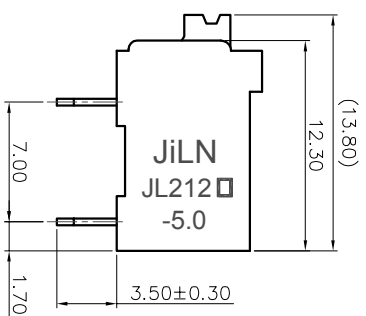

- 2. Wire range : 0.2~1.5mm²

NOTES2:

- 1. Dimension shall be interpreted per ASME Y14.5-2009
- 2. Pitch : 5.00mm, Poles : N=02~24P
- 3. Stripping length : 8~9mm
- 4. Operating temperature: -40°C~+130°C
- 5. Undimensioned tolerances:

Pitch range in mm	Nominal dimension range in mm		-	D				
	Over	TO			Over	TO		
6	10	24	30	60	100	150	0.1/10	≤
TO 6	TO 10	TO 24	TO 30	TO 60	TO 100	TO 150		
		±0.15		±0.20		±0.30		±2°

- 6. RoHS Compliance

Ordering Information

JL212R-500 XX B 0 1

Pitch 500=5.0PH
No. of pins 2P~24P
Housing Color B=Black G=Green U=Blue R=Red W=White Y=Yellow D=Orange E=Grey
Packing 0=Pe bag T=Tube A=Tray

REVISION RECORD				
REV	ECN	DESCRIPTION	DRFT	DATE
A0		NEW		21.10.14

DRAW	SHUANGPING ZHENG	SCALE	FIT	<p>JIN® 东莞市锦凌电子有限公司 DONGGUAN JINLING ELECTRONIC CO., LTD</p>	
CHECK	LICHAD LIU	UNIT	mm		
APPROVE	YONGLIANG GAO	SIZE	A4		
		SHEET	1/1	PART NO.	JL212R-500XXB01
		PRD		TITLE:	JL212R-THR-5.0-XXP 单簧式/弯脚 黑色