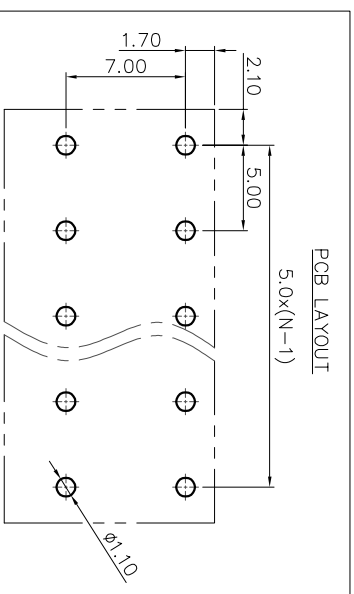

- 2. Wire range : 0.2~1.5mm<sup>2</sup>

NOTES2:

- 1. Dimension shall be interpreted per ASME Y14.5-2009
- 2. Pitch : 5.00mm, Poles : N=02~24P
- 3. Stripping length : 8~9mm
- 4. Operating temperature: -40°C~+130°C
- 5. Undimensioned tolerances:

Pitch range in mm	Nominal dimension range in mm		-	D				
	Over	Over						
TO 6	TO 10	TO 30	TO 60	TO 100	TO 150	0.1/10	≤	
TO 10	TO 24	TO 30	TO 60	TO 100	TO 150			
±0.15	±0.20	±0.30	±0.30	±0.50	±0.70	±1.00	±1.30	±2°

# Ordering Information

JL212R-500 XX B 0 1

Pitch 500=5.0PH  
No. of pins 2P~24P  
Housing Color B=Black G=Green U=Blue R=Red W=White Y=Yellow D=Orange E=Grey  
Packing 0=Pe bag T=Tube A=Tray

REVISION RECORD				
REV	ECN	DESCRIPTION	DRFT	DATE
A0		NEW		21.10.14