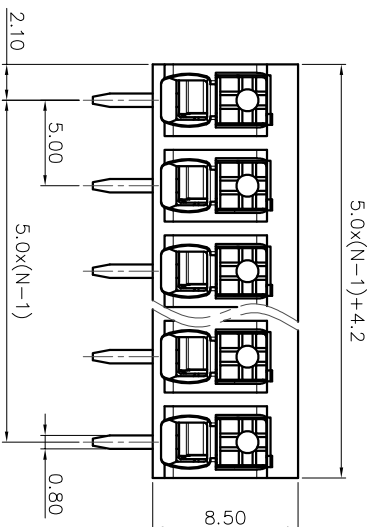

NOTES1:

- UL Standard
1. Rated voltage/current : 300V / 12A
2. Withstanding voltage : AC1600V/1Min.
3. Wire range : 28~14AWG

IEC Standard

1. Pollution degree	2	2	3
Overvoltage category	II	III	III
Rate impulse voltage(KV)	4KV	4KV	4KV
Rate voltage(V)	500V	320V	320V
Rate current(A)		17.5A	

2. Wire range : 0.2~1.5mm²

NOTES2:

1. Dimension shall be interpreted per ASME Y14.5-2009
2. Pitch : 5.00mm, Poles : N=02~24P
3. Stripping length : 8~9mm
4. Operating temperature: -40°C~+130°C
5. Undimensioned tolerances:

Pitch range in mm	Nominal dimension range in mm		-	D				
	Over	Over						
TO 6	TO 10	TO 30	TO 60	TO 100	TO 150	0.1/10	≤	
TO 10	TO 24	TO 30	TO 60	TO 100	TO 150			
±0.15	±0.20	±0.30	±0.30	±0.50	±0.70	±1.00	±1.30	±2°

6. RoHS Compliance

Ordering Information

JL212R-500 XX B 0 1

Pitch 500=5.0PH
No. of pins 2P~24P
Housing Color B=Black G=Green U=Blue R=Red W=White Y=Yellow D=Orange E=Grey
Packing 0=Pe bag T=Tube A=Tray

REVISION RECORD				
REV	ECN	DESCRIPTION	DRFT	DATE
A0		NEW		21.10.14

DRAW	SHUANGPING ZHENG		SCALE	FIT	PART NO.	JLN® 东莞市锦凌电子有限公司 DONGGUAN JINLING ELECTRONIC CO., LTD
	CHECK	LICHAD LIU	UNIT	mm		
APPROVE	YONGLIANG GAO	SIZE	A4	SHEET	1/1	TITLE:
		PRDJ				JL212R-THR-5.0-XXP 单簧式/弯脚 黑色