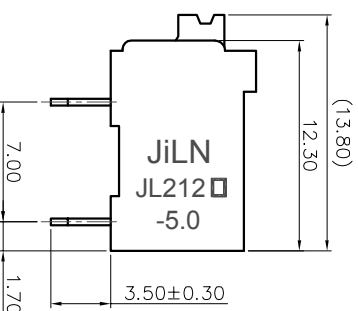

NOTES1:

- UL Standard
1. Rated voltage/current : 300V / 12A
2. Withstanding voltage : AC1600V/1Min.
3. Wire range : 28~14AWG

IEC Standard

1. Pollution degree	2	2	3
Overvoltage category	II	III	III
Rate impulse voltage(KV)	4KV	4KV	4KV
Rate voltage(V)	500V	320V	320V
Rate current(A)		17.5A	

2. Wire range : 0.2~1.5mm²

NOTES2:

1. Dimension shall be interpreted per ASME Y14.5-2009
2. Pitch : 5.00mm, Poles : N=02~24P
3. Stripping length : 8~9mm
4. Operating temperature: -40°C~+130°C
5. Undimensioned tolerances:

Pitch range in mm	Nominal dimension range in mm		-	D				
	Over	Over						
TO 6	TO 10	TO 30	TO 60	TO 100	TO 150	0.1/10	≤	
TO 10	TO 24	TO 30	TO 60	TO 100	TO 150			
±0.15	±0.20	±0.30	±0.30	±0.50	±0.70	±1.00	±1.30	±2°

6. RoHS Compliance

Ordering Information

JL212R-500 XX B 0 1

Pitch 500=5.0PH
No. of pins 2P~24P
Housing Color B=Black G=Green U=Blue R=Red W=White Y=Yellow D=Orange E=Grey
Packing 0=Pe bag T=Tube A=Tray

REVISION RECORD				
REV	ECN	DESCRIPTION	DRFT	DATE
A0		NEW		21.10.14

DRAW	SHUANGPING ZHENG		SCALE	FIT	PART NO.	JLN® 东莞市锦凌电子有限公司 DONGGUAN JINLING ELECTRONIC CO., LTD
	CHECK	LICHAD LIU	UNIT	mm		
APPROVE	YONGLIANG GAO	SIZE	A4	SHEET	1/1	TITLE:
		PRDJ				JL212R-THR-5.0-XXP 单簧式/弯脚 黑色