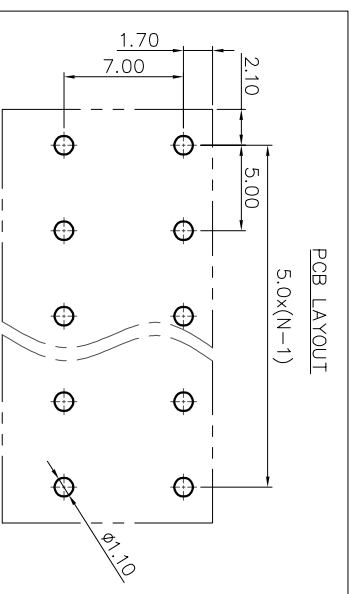

- 2. Wire range : 0.2~1.5mm<sup>2</sup>

NOTES2:

- 1. Dimension shall be interpreted per ASME Y14.5-2009
- 2. Pitch : 5.00mm, Poles : N=02~24P
- 3. Stripping length : 8~9mm
- 4. Operating temperature: -40°C~+130°C
- 5. Undimensioned tolerances:

Pitch range in mm	Nominal dimension		range		mm	
	Over	TO	Over	TO		
6	10	24	30	60	0.1/10	
10	24	30	60	100	∠	
±0.15	±0.20	±0.30	±0.50	±0.70	±1.00	±1.30

- 6. RoHS Compliance

# Ordering Information

JL212R-500 XX B 0 1

Pitch 500=5.0PH  
 No. of pins 2P~24P  
 Housing Color B=Black G=Green U=Blue R=Red W=White Y=Yellow D=Orange E=Grey  
 Packing 0=Pe bag T=Tube A=Tray

REVISION RECORD				
REV	ECN	DESCRIPTION	DRFT	DATE
A0		NEW		21.10.14

DRAW	SHUANGPING ZHENG	SCALE	FIT	<p><b>JIN</b>® 东莞市锦凌电子有限公司 DONGGUAN JINLING ELECTRONIC CO., LTD</p>
CHECK	LICHAD LIU	UNIT	mm	
APPROVE	YONGLIANG GAO	SIZE	A4	
		SHEET	1/1	PART NO.
		PRD		JL212R-500XXB01
				TITLE:
				JL212R-THR-5.0-XXP 单簧式/弯脚 黑色