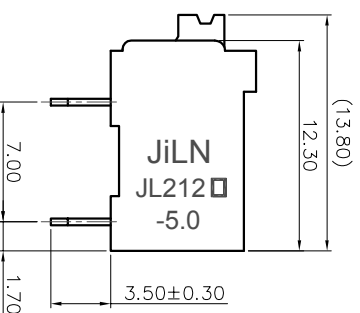

- 2. Wire range : 0.2~1.5mm<sup>2</sup>

NOTES2:

- 1. Dimension shall be interpreted per ASME Y14.5-2009
- 2. Pitch : 5.00mm, Poles : N=02~24P
- 3. Stripping length : 8~9mm
- 4. Operating temperature: -40°C~+130°C
- 5. Undimensioned tolerances:

Pitch range in mm	Nominal dimension		range		mm	
	Over	TO	Over	TO		
6	10	24	30	60	0.1/10	
10	24	30	60	100	∠	
±0.15	±0.20	±0.30	±0.50	±0.70	±1.00	±1.30

- 6. RoHS Compliance

# Ordering Information

JL212R-500 XX B 0 1

Pitch 500=5.0PH  
 No. of pins 2P~24P  
 Housing Color B=Black G=Green U=Blue R=Red W=White Y=Yellow D=Orange E=Grey  
 Packing 0=Pe bag T=Tube A=Tray

REVISION RECORD				
REV	ECN	DESCRIPTION	DRFT	DATE
A0		NEW		21.10.14

DRAW	SHUANGPING ZHENG	SCALE	FIT	<p><b>JIN</b>® 东莞市锦凌电子有限公司 DONGGUAN JINLING ELECTRONIC CO., LTD</p>
CHECK	LICHAD LIU	UNIT	mm	
APPROVE	YONGLIANG GAO	SIZE	A4	
		SHEET	1/1	PART NO.
		PRD		JL212R-500XXB01
				TITLE:
				JL212R-THR-5.0-XXP 单簧式/弯脚 黑色