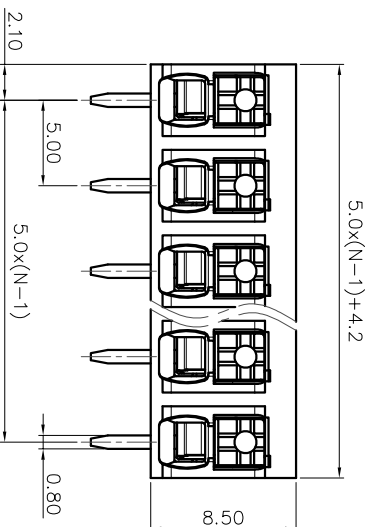

NOTES1:

- UL Standard
1. Rated voltage/current : 300V / 12A
2. Withstanding voltage : AC1600V/1Min.
3. Wire range : 28~14AWG

IEC Standard

1. Pollution degree	2	2	3
Overvoltage category	II	III	III
Rate impulse voltage(KV)	4KV	4KV	4KV
Rate voltage(V)	500V	320V	320V
Rate current(A)		17.5A	

2. Wire range : 0.2~1.5mm²

NOTES2:

1. Dimension shall be interpreted per ASME Y14.5-2009
2. Pitch : 5.00mm, Poles : N=02~24P
3. Stripping length : 8~9mm
4. Operating temperature: -40°C~+130°C
5. Undimensioned tolerances:

Pitch range in mm	Nominal dimension		range		mm	
	Over	TO	Over	TO		
6	10	24	30	60	0.1/10	
10	24	30	60	100	∠	
±0.15	±0.20	±0.30	±0.50	±0.70	±1.00	±1.30

6. RoHS Compliance

Ordering Information

JL212R-500 XX B 0 1

Pitch 500=5.0PH
No. of pins 2P~24P
Housing Color B=Black G=Green U=Blue R=Red W=White Y=Yellow D=Orange E=Grey
Packing 0=Pe bag T=Tube A=Tray

REVISION RECORD				
REV	ECN	DESCRIPTION	DRFT	DATE
A0		NEW		21.10.14

DRAW	SHUANGPING ZHENG	SCALE	FIT	JIN® 东莞市锦凌电子有限公司 DONGGUAN JINLING ELECTRONIC CO., LTD
CHECK	LICHAD LIU	UNIT	mm	
APPROVE	YONGLIANG GAO	SIZE	A4	
		SHEET	1/1	PART NO.
		PRD		JL212R-500XXB01
				TITLE:
				JL212R-THR-5.0-XXP 单簧式/弯脚 黑色