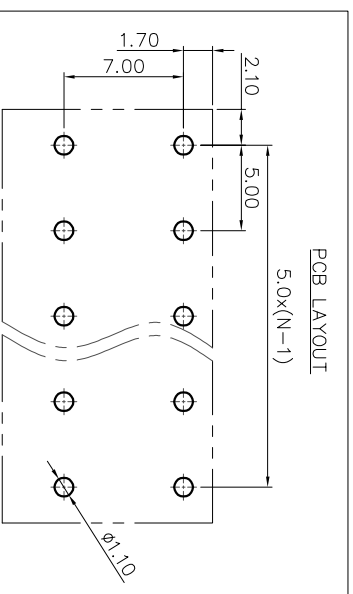

- 2. Wire range : 0.2~1.5mm<sup>2</sup>

NOTES2:

- 1. Dimension shall be interpreted per ASME Y14.5-2009
- 2. Pitch : 5.00mm, Poles : N=02~24P
- 3. Stripping length : 8~9mm
- 4. Operating temperature: -40°C~+130°C
- 5. Undimensioned tolerances:

Pitch range in mm	Nominal dimension range in mm		-	D											
	Over	Over													
TO 6	TO 10	TO 30	TO 60	TO 100	TO 150	0.1/10	≤								
TO 10	TO 24	TO 30	TO 60	TO 100	TO 150										
±0.15		±0.20		±0.30		±0.50		±0.70		±1.00		±1.30		±2°	

# Ordering Information

JL212R-500 XX B 0 1

Pitch 500=5.0PH  
No. of pins 2P~24P  
Housing Color B=Black G=Green U=Blue R=Red W=White Y=Yellow D=Orange E=Grey  
Packing 0=Pe bag T=Tube A=Tray

REVISION RECORD				
REV	ECN	DESCRIPTION	DRFT	DATE
A0		NEW		21.10.14

DRAW	SHUANGPING ZHENG	SCALE	FIT	<p><b>JIN</b>® 东莞市锦凌电子有限公司 DONGGUAN JINLING ELECTRONIC CO., LTD</p>
CHECK	LICHAD LIU	UNIT	mm	
APPROVE	YONGLIANG GAO	SIZE	A4	
		SHEET	1/1	PART NO.
		PRD		JL212R-500XXB01
				TITLE:
				JL212R-THR-5.0-XXP 单簧式/弯脚 黑色