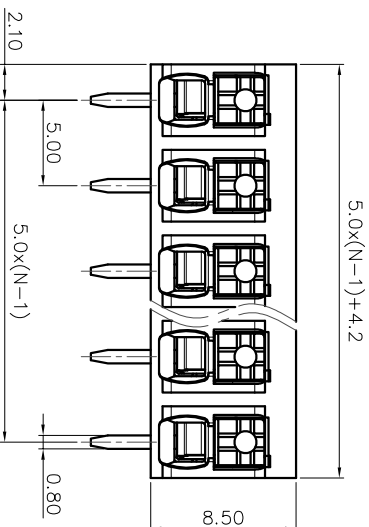

NOTES1:

- UL Standard
1. Rated voltage/current : 300V / 12A
2. Withstanding voltage : AC1600V/1Min.
3. Wire range : 28~14AWG

IEC Standard

1. Pollution degree	2	2	3
Overvoltage category	II	III	III
Rate impulse voltage(KV)	4KV	4KV	4KV
Rate voltage(V)	500V	320V	320V
Rate current(A)		17.5A	

2. Wire range : 0.2~1.5mm²

NOTES2:

1. Dimension shall be interpreted per ASME Y14.5-2009
2. Pitch : 5.00mm, Poles : N=02~24P
3. Stripping length : 8~9mm
4. Operating temperature: -40°C~+130°C
5. Undimensioned tolerances:

Pitch range in mm	Nominal dimension range in mm		-	D											
	Over	Over													
TO 6	TO 10	TO 30	TO 60	TO 100	TO 150	0.1/10	≤								
TO 10	TO 24	TO 30	TO 60	TO 100	TO 150										
±0.15		±0.20		±0.30		±0.50		±0.70		±1.00		±1.30		±2°	

6. RoHS Compliance

Ordering Information

JL212R-500 XX B 0 1

Pitch 500=5.0PH
No. of pins 2P~24P
Housing Color B=Black G=Green U=Blue R=Red W=White Y=Yellow D=Orange E=Grey
Packing 0=Pe bag T=Tube A=Tray

REVISION RECORD				
REV	ECN	DESCRIPTION	DRFT	DATE
A0		NEW		21.10.14

DRAW	SHUANGPING ZHENG	SCALE	FIT	JIN® 东莞市锦凌电子有限公司 DONGGUAN JINLING ELECTRONIC CO., LTD
CHECK	LICHAD LIU	UNIT	mm	
APPROVE	YONGLIANG GAO	SIZE	A4	
		SHEET	1/1	PART NO.
		PRD		JL212R-500XXB01
				TITLE:
				JL212R-THR-5.0-XXP 单簧式/弯脚 黑色