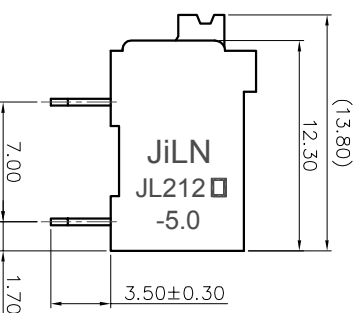

NOTES1:

- UL Standard
1. Rated voltage/current : 300V / 12A
2. Withstanding voltage : AC1600V/1Min.
3. Wire range : 28~14AWG

IEC Standard

1. Pollution degree	2	2	3
Overvoltage category	II	III	III
Rate impulse voltage(KV)	4KV	4KV	4KV
Rate voltage(V)	500V	320V	320V
Rate current(A)		17.5A	

2. Wire range : 0.2~1.5mm²

NOTES2:

1. Dimension shall be interpreted per ASME Y14.5-2009
2. Pitch : 5.00mm, Poles : N=02~24P
3. Stripping length : 8~9mm
4. Operating temperature: -40°C~+130°C
5. Undimensioned tolerances:

Pitch range in mm	Nominal dimension range in mm		-	D											
	Over	Over													
TO 6	TO 10	TO 30	TO 60	TO 100	TO 150	0.1/10	≤								
TO 10	TO 24	TO 30	TO 60	TO 100	TO 150										
±0.15		±0.20		±0.30		±0.50		±0.70		±1.00		±1.30		±2°	

6. RoHS Compliance

Ordering Information

JL212R-500 XX B 0 1

Pitch 500=5.0PH
No. of pins 2P~24P
Housing Color B=Black G=Green U=Blue R=Red W=White Y=Yellow D=Orange E=Grey
Packing 0=Pe bag T=Tube A=Tray

REVISION RECORD				
REV	ECN	DESCRIPTION	DRFT	DATE
A0		NEW		21.10.14

DRAW	SHUANGPING ZHENG	SCALE	FIT	JIN® 东莞市锦凌电子有限公司 DONGGUAN JINLING ELECTRONIC CO., LTD
CHECK	LICHAD LIU	UNIT	mm	
APPROVE	YONGLIANG GAO	SIZE	A4	
		SHEET	1/1	PART NO.
		PRD		JL212R-500XXB01
				TITLE:
				JL212R-THR-5.0-XXP 单簧式/弯脚 黑色