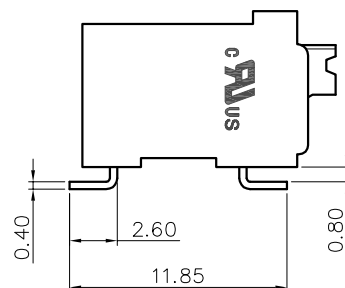

Pitch range in mm		Nominal dimension range in mm					0.1/10	
TO	Over	Over	Over	Over	Over			
6	10	10	30	60	100	150		
±0.15	±0.20	±0.30	±0.30	±0.50	±0.70	±1.00	±1.30	±2'

6.RoHS Compliance

Ordering Information

JL212R-SMT- 350 XX B P 1

Pitch
350=3.50PH

No.of pins
2P~24P

Housing Color
 B=Black
 G=Green
 U=Blue
 R=Red
 W=White
 Y=Yellow
 □=Orange
 E=Grey

Packing
 0=Pe bag
 T=Tube
 A=Tray
 P=Tube+Cap
 R=Reel+Cap
 M=Reel+Mylar