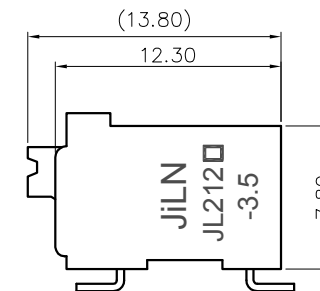

1.

Pollution degree	2	2	3
Overvoltage category	II	III	III
Rate impulse voltage(KV)	2.5KV	2.5KV	2.5KV
Rate voltage(V)	320V	200V	200V
Rate current(A)	17.5A		

2.Wire range : 0.2~1.5mm²

NOTES2:
 1.Dimension shall be interpreted per ASME Y14.5-2009
 2.Pitch : 3.50mm, Poles : N=02~24P
 3.Stripping length : 8~9mm
 4.Operating temperature: -40°C~+130°C
 5.Undimensioned tolerances:

Pitch range in mm		Nominal dimension range in mm					0.1/10	
TO	Over	Over	Over	Over	Over			
6	10	10	30	60	100	150		
±0.15	±0.20	±0.30	±0.30	±0.50	±0.70	±1.00	±1.30	±2'

6.RoHS Compliance

Ordering Information

JL212R-SMT- 350 XX B P 1

Pitch
350=3.50PH

No.of pins
2P~24P

Housing Color
 B=Black
 G=Green
 U=Blue
 R=Red
 W=White
 Y=Yellow
 □=Orange
 E=Grey

Packing
 0=Pe bag
 T=Tube
 A=Tray
 P=Tube+Cap
 R=Reel+Cap
 M=Reel+Mylar