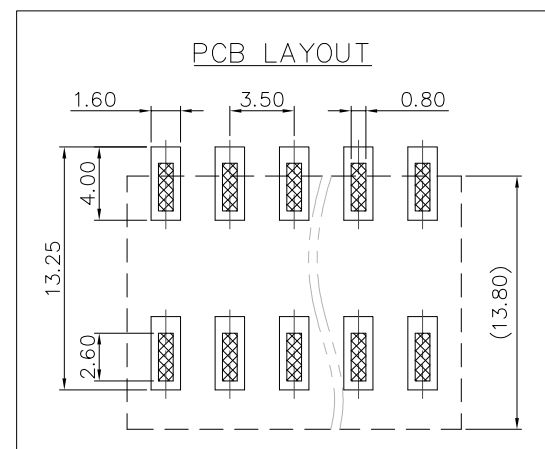

1.

Pollution degree	2	2	3
Overvoltage category	II	III	III
Rate impulse voltage(KV)	2.5KV	2.5KV	2.5KV
Rate voltage(V)	320V	200V	200V
Rate current(A)	17.5A		

2.Wire range : 0.2~1.5mm²

NOTES2:
 1.Dimension shall be interpreted per ASME Y14.5-2009
 2.Pitch : 3.50mm, Poles : N=02~24P
 3.Stripping length : 8~9mm
 4.Operating temperature: -40°C~+130°C
 5.Undimensioned tolerances:

Pitch range in mm		Nominal dimension range in mm					0.1/10	
TO	Over	Over	Over	Over	Over			
6	10	10	30	60	100	150		
±0.15	±0.20	±0.30	±0.30	±0.50	±0.70	±1.00	±1.30	±2'

6.RoHS Compliance

Ordering Information

JL212R-SMT- 350 XX B P 1

Pitch
350=3.50PH

No.of pins
2P~24P

Housing Color
 B=Black
 G=Green
 U=Blue
 R=Red
 W=White
 Y=Yellow
 □=Orange
 E=Grey

Packing
 0=Pe bag
 T=Tube
 A=Tray
 P=Tube+Cap
 R=Reel+Cap
 M=Reel+Mylar