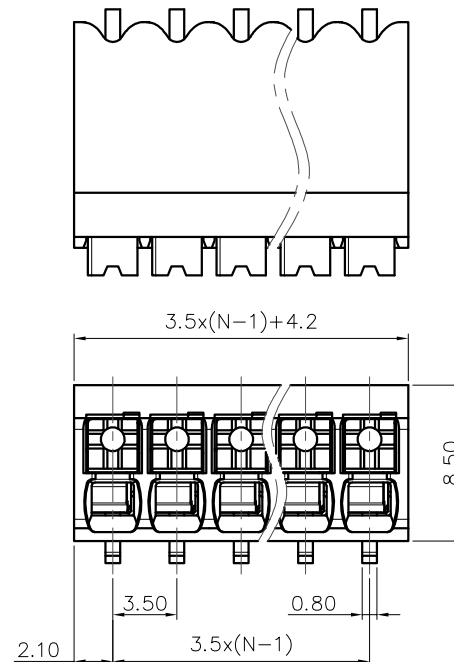

Pitch range in mm		Nominal dimension range in mm					0.1/10	
TO	Over	Over	Over	Over	Over			
6	10	10	30	60	100	150		
±0.15	±0.20	±0.30	±0.30	±0.50	±0.70	±1.00	±1.30	±2'

6.RoHS Compliance

Ordering Information

JL212R-SMT- 350 XX B P 1

Pitch
350=3.50PH

No.of pins
2P~24P

Housing Color
 B=Black
 G=Green
 U=Blue
 R=Red
 W=White
 Y=Yellow
 □=Orange
 E=Grey

Packing
 0=Pe bag
 T=Tube
 A=Tray
 P=Tube+Cap
 R=Reel+Cap
 M=Reel+Mylar