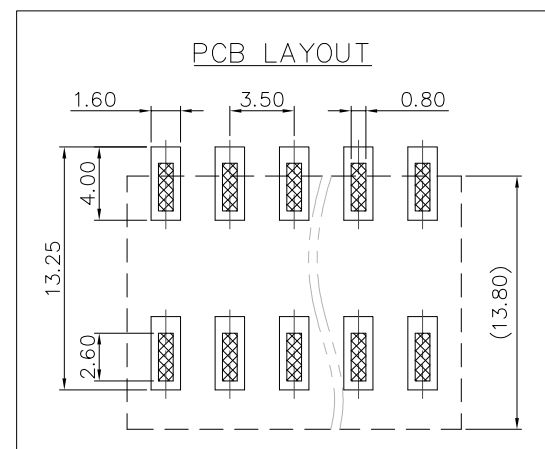

## Ordering Information

**JL212R-SMT- 350 XX B P 1**

Pitch  
350=3.50PH

No. of pins  
2P~24P

Housing Color  
 B=Black  
 G=Green  
 U=Blue  
 R=Red  
 W=White  
 Y=Yellow  
 □=Orange  
 E=Grey

Packing  
 0=Pe bag  
 T=Tube  
 A=Tray  
 P=Tube+Cap  
 R=Reel+Cap  
 M=Reel+Mylar

DRAW	SHUANGPING ZHENG	SCALE	FIT	东莞市锦凌电子有限公司 DONGGUAN JINLING ELECTRONIC CO.,LTD	
		UNIT	mm		
CHECK	LICHAD LIU	SIZE	A4		
		SHEET	1/1		
APPROVE	YONGLIANG GAO	PROJ.		PART NO.	JL212R-SMT-350XXBP1
		TITLE:	JL212R-SMT-THR-3.5-XXP 弹簧式/卧贴/黑色/管装		