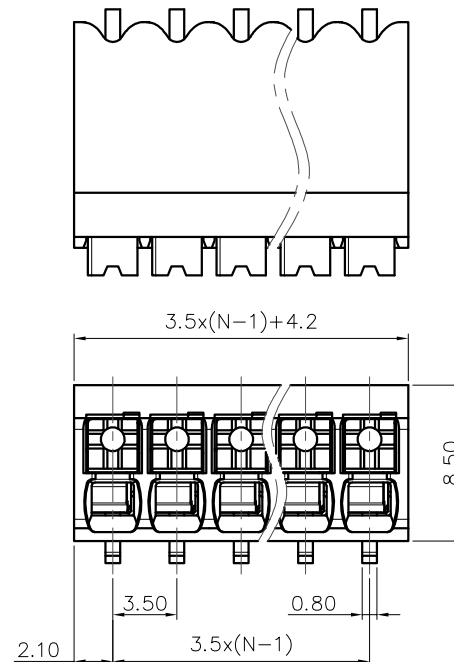

Pitch range in mm		Nominal dimension range in mm					0.1/10	
TO	Over	Over	Over	Over	Over			
6	6 TO 10	10 TO 24	30 TO 60	60 TO 100	100 TO 150	<		
±0.15	±0.20	±0.30	±0.30	±0.50	±0.70	±1.00	±1.30	±2*

6. RoHS Compliance

## Ordering Information

**JL212R-SMT- 350 XX B P 1**

Pitch  
350=3.50PH

No. of pins  
2P~24P

Housing Color  
 B=Black  
 G=Green  
 U=Blue  
 R=Red  
 W=White  
 Y=Yellow  
 □=Orange  
 E=Grey

Packing  
 0=Pe bag  
 T=Tube  
 A=Tray  
 P=Tube+Cap  
 R=Reel+Cap  
 M=Reel+Mylar

DRAW	SHUANGPING ZHENG	SCALE	FIT	东莞市锦凌电子有限公司 DONGGUAN JINLING ELECTRONIC CO.,LTD	
		UNIT	mm		
CHECK	LICHAD LIU	SIZE	A4		
		SHEET	1/1		
APPROVE	YONGLIANG GAO	PROJ.		PART NO.	JL212R-SMT-350XXBP1
		TITLE:	JL212R-SMT-THR-3.5-XXP 弹簧式/卧贴/黑色/管装		