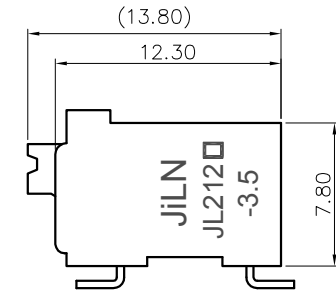

1. Pollution degree	2	2	3
Overvoltage category	II	III	III
Rate impulse voltage(KV)	2.5KV	2.5KV	2.5KV
Rate voltage(V)	320V	200V	200V
Rate current(A)	17.5A		

2. Wire range : 0.2~1.5mm<sup>2</sup>

NOTES2:  
 1. Dimension shall be interpreted per ASME Y14.5-2009  
 2. Pitch : 3.50mm, Poles : N=02~24P  
 3. Stripping length : 8~9mm  
 4. Operating temperature: -40°C~+130°C  
 5. Undimensioned tolerances:

Pitch range in mm		Nominal dimension range in mm					0.1/10	
TO	Over	Over	Over	Over	Over	Over		
6	10	10	30	60	100	150	<	
±0.15	±0.20	±0.30	±0.30	±0.50	±0.70	±1.00	±1.30	±2'

6. RoHS Compliance

## Ordering Information

**JL212R-SMT- 350 XX B P 1**

Pitch 350=3.50PH  
 No. of pins 2P~24P  
 Housing Color  
 B=Black  
 G=Green  
 U=Blue  
 R=Red  
 W=White  
 Y=Yellow  
 □=Orange  
 E=Grey  
 Packing  
 0=Pe bag  
 T=Tube  
 A=Tray  
 P=Tube+Cap  
 R=Reel+Cap  
 M=Reel+Mylar