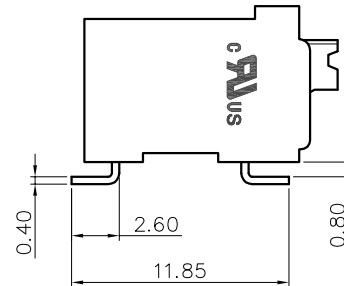

1. Pollution degree	2	2	3
Overvoltage category	II	III	III
Rate impulse voltage(KV)	2.5KV	2.5KV	2.5KV
Rate voltage(V)	320V	200V	200V
Rate current(A)	17.5A		

2. Wire range : 0.2~1.5mm<sup>2</sup>

NOTES2:  
 1. Dimension shall be interpreted per ASME Y14.5-2009  
 2. Pitch : 3.50mm, Poles : N=02~24P  
 3. Stripping length : 8~9mm  
 4. Operating temperature: -40°C~+130°C  
 5. Undimensioned tolerances:

Pitch range in mm		Nominal dimension range in mm					0.1/10	
TO	Over	Over	Over	Over	Over	Over		
6	10	10	30	60	100	150	<	
±0.15	±0.20	±0.30	±0.30	±0.50	±0.70	±1.00	±1.30	±2'

6. RoHS Compliance

## Ordering Information

**JL212R-SMT- 350 XX B P 1**

Pitch 350=3.50PH  
 No. of pins 2P~24P  
 Housing Color  
 B=Black  
 G=Green  
 U=Blue  
 R=Red  
 W=White  
 Y=Yellow  
 □=Orange  
 E=Grey  
 Packing  
 0=Pe bag  
 T=Tube  
 A=Tray  
 P=Tube+Cap  
 R=Reel+Cap  
 M=Reel+Mylar