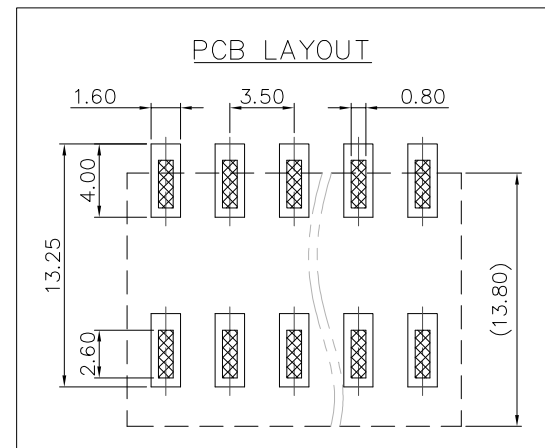

1. Pollution degree	2	2	3
Overvoltage category	II	III	III
Rate impulse voltage(KV)	2.5KV	2.5KV	2.5KV
Rate voltage(V)	320V	200V	200V
Rate current(A)	17.5A		

2. Wire range : 0.2~1.5mm<sup>2</sup>

NOTES2:  
 1. Dimension shall be interpreted per ASME Y14.5-2009  
 2. Pitch : 3.50mm, Poles : N=02~24P  
 3. Stripping length : 8~9mm  
 4. Operating temperature: -40°C~+130°C  
 5. Undimensioned tolerances:

Pitch range in mm		Nominal dimension range in mm					0.1/10	
TO	Over	Over	Over	Over	Over	Over		
6	10	10	30	60	100	150	<	
±0.15	±0.20	±0.30	±0.30	±0.50	±0.70	±1.00	±1.30	±2'

6. RoHS Compliance

## Ordering Information

**JL212R-SMT- 350 XX B P 1**

Pitch 350=3.50PH  
 No. of pins 2P~24P  
 Housing Color  
 B=Black  
 G=Green  
 U=Blue  
 R=Red  
 W=White  
 Y=Yellow  
 □=Orange  
 E=Grey  
 Packing  
 0=Pe bag  
 T=Tube  
 A=Tray  
 P=Tube+Cap  
 R=Reel+Cap  
 M=Reel+Mylar