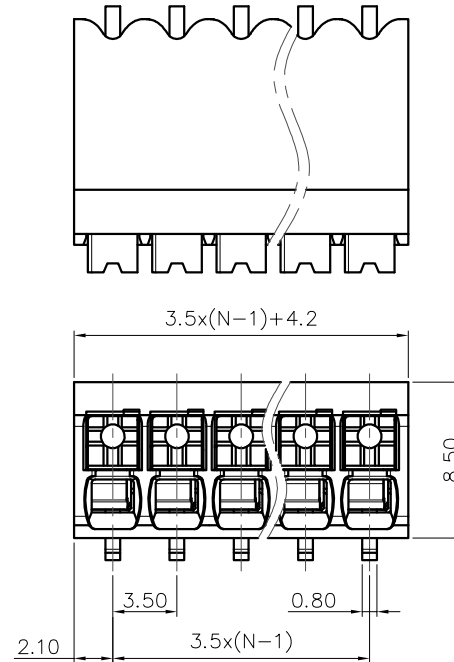

REVISION RECORD				
REV	ECN	DESCRIPTION	DRFT	DATE
A		NEW		22.5.30

NOTES1:
UL Standard
1. Rated voltage/current : 300V / 12A
2. Withstanding voltage : AC1600V/1Min.
3. Wire range : 28~14AWG

IEC Standard

1. Pollution degree	2	2	3
Overvoltage category	II	III	III
Rate impulse voltage(KV)	2.5KV	2.5KV	2.5KV
Rate voltage(V)	320V	200V	200V
Rate current(A)	17.5A		

2. Wire range : 0.2~1.5mm²

NOTES2:
1. Dimension shall be interpreted per ASME Y14.5-2009
2. Pitch : 3.50mm, Poles : N=02~24P
3. Stripping length : 8~9mm
4. Operating temperature: -40°C~+130°C
5. Undimensioned tolerances:

Pitch range in mm		Nominal dimension range in mm					0.1/10	
TO	Over	Over	Over	Over	Over	Over		
6	10	10	30	60	100	150	<	
±0.15	±0.20	±0.30	±0.30	±0.50	±0.70	±1.00	±1.30	±2'

6. RoHS Compliance

Ordering Information

JL212R-SMT- 350 XX B P 1

Pitch 350=3.50PH
No. of pins 2P~24P
Housing Color
B=Black
G=Green
U=Blue
R=Red
W=White
Y=Yellow
□=Orange
E=Grey
Packing
0=Pe bag
T=Tube
A=Tray
P=Tube+Cap
R=Reel+Cap
M=Reel+Mylar

DRAW	SHUANGPING ZHENG	SCALE	FIT	JILN® 东莞市锦凌电子有限公司 DONGGUAN JINLING ELECTRONIC CO.,LTD	
CHECK	LICHAD LIU	UNIT	mm		
APPROVE	YONGLIANG GAO	SIZE	A4	PART NO.	JL212R-SMT-350XXBP1
		SHEET	1/1	TITLE:	JL212R-SMT-THR-3.5-XXP 弹簧式/卧贴/黑色/管装
		PROJ.