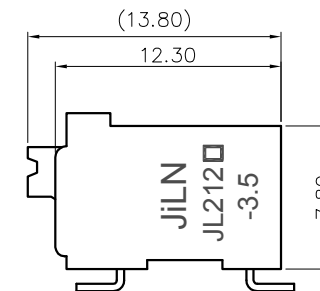

Pitch range in mm		Nominal dimension range in mm					0.1/10	
TO	Over	Over	Over	Over	Over			
6	6 TO 10	10 TO 24	30 TO 60	60 TO 100	100 TO 150	<		
±0.15	±0.20	±0.30	±0.30	±0.50	±0.70	±1.00	±1.30	±2*

6. RoHS Compliance

Ordering Information

JL212R-SMT- 350 XX B P 1

Pitch
350=3.50PH

No. of pins
2P~24P

Housing Color
 B=Black
 G=Green
 U=Blue
 R=Red
 W=White
 Y=Yellow
 □=Orange
 E=Grey

Packing
 0=Pe bag
 T=Tube
 A=Tray
 P=Tube+Cap
 R=Reel+Cap
 M=Reel+Mylar

DRAW	SHUANGPING ZHENG	SCALE	FIT	JILN ® 东莞市锦凌电子有限公司 DONGGUAN JINLING ELECTRONIC CO.,LTD	
CHECK	LICHAD LIU	UNIT	mm		
APPROVE	YONGLIANG GAO	SIZE	A4	PART NO.	JL212R-SMT-350XXBP1
		SHEET	1/1	TITLE:	JL212R-SMT-THR-3.5-XXP 弹簧式/卧贴/ 黑色/管装
		PROJ.			