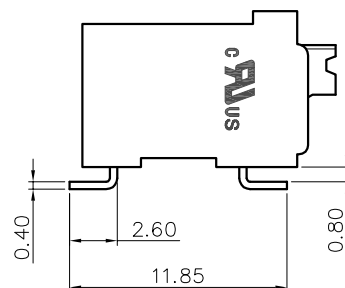

Pitch range in mm		Nominal dimension range in mm					0.1/10	
TO	Over	Over	Over	Over	Over			
6	6 TO 10	10 TO 24	30 TO 60	60 TO 100	100 TO 150	<		
±0.15	±0.20	±0.30	±0.30	±0.50	±0.70	±1.00	±1.30	±2*

6. RoHS Compliance

Ordering Information

JL212R-SMT- 350 XX B P 1

Pitch
350=3.50PH

No. of pins
2P~24P

Housing Color
 B=Black
 G=Green
 U=Blue
 R=Red
 W=White
 Y=Yellow
 □=Orange
 E=Grey

Packing
 0=Pe bag
 T=Tube
 A=Tray
 P=Tube+Cap
 R=Reel+Cap
 M=Reel+Mylar

DRAW	SHUANGPING ZHENG	SCALE	FIT	JILN ® 东莞市锦凌电子有限公司 DONGGUAN JINLING ELECTRONIC CO.,LTD	
CHECK	LICHAD LIU	UNIT	mm		
APPROVE	YONGLIANG GAO	SIZE	A4	PART NO.	JL212R-SMT-350XXBP1
		SHEET	1/1	TITLE:	JL212R-SMT-THR-3.5-XXP 弹簧式/卧贴/ 黑色/管装
		PROJ.			