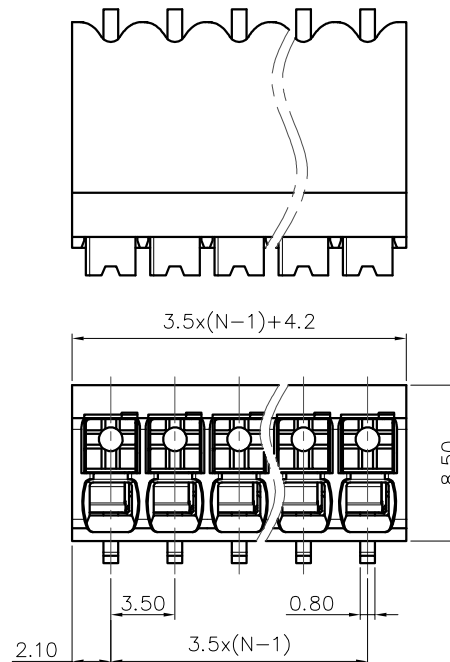

Pitch range in mm		Nominal dimension range in mm					0.1/10	
TO	Over	Over	Over	Over	Over			
6	6 TO 10	10 TO 24	30 TO 60	60 TO 100	100 TO 150	<		
±0.15	±0.20	±0.30	±0.30	±0.50	±0.70	±1.00	±1.30	±2*

6. RoHS Compliance

Ordering Information

JL212R-SMT- 350 XX B P 1

Pitch
350=3.50PH

No. of pins
2P~24P

Housing Color
 B=Black
 G=Green
 U=Blue
 R=Red
 W=White
 Y=Yellow
 □=Orange
 E=Grey

Packing
 0=Pe bag
 T=Tube
 A=Tray
 P=Tube+Cap
 R=Reel+Cap
 M=Reel+Mylar

DRAW	SHUANGPING ZHENG	SCALE	FIT	JILN ® 东莞市锦凌电子有限公司 DONGGUAN JINLING ELECTRONIC CO.,LTD	
CHECK	LICHAD LIU	UNIT	mm		
APPROVE	YONGLIANG GAO	SIZE	A4	PART NO.	JL212R-SMT-350XXBP1
		SHEET	1/1	TITLE:	JL212R-SMT-THR-3.5-XXP 弹簧式/卧贴/ 黑色/管装
		PROJ.			