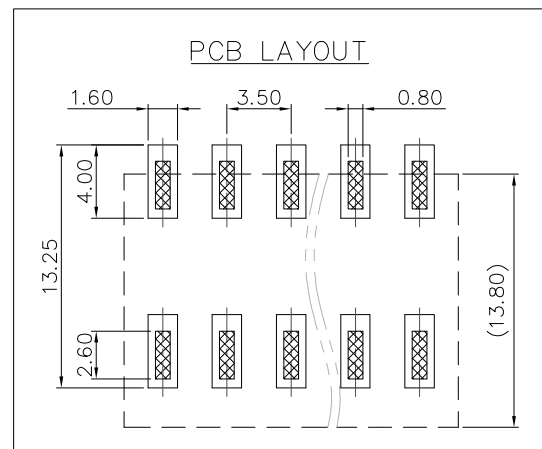

6. RoHS Compliance

Ordering Information

JL212R-SMT- 350 XX B P 1

Pitch
350=3.50PH

No. of pins
2P~24P

Housing Color
 B=Black
 G=Green
 U=Blue
 R=Red
 W=White
 Y=Yellow
 □=Orange
 E=Grey

Packing
 0=Pe bag
 T=Tube
 A=Tray
 P=Tube+Cap
 R=Reel+Cap
 M=Reel+Mylar

DRAW	SHUANGPING ZHENG	SCALE	FIT	东莞市锦凌电子有限公司 DONGGUAN JINLING ELECTRONIC CO.,LTD	
CHECK	LICHAD LIU	UNIT	mm		
APPROVE	YONGLIANG GAO	SIZE	A4	PART NO.	JL212R-SMT-350XXBP1
		SHEET	1/1	TITLE:	JL212R-SMT-THR-3.5-XXP 弹簧式/卧贴/ 黑色/管装
		PROJ.			