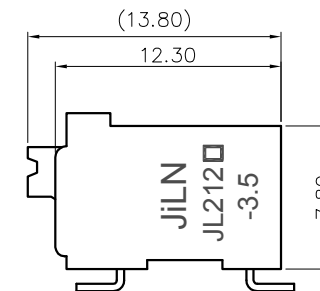

Pitch range in mm		Nominal dimension range in mm					0.1/10	
TO	Over	Over	Over	Over	Over	0.1/10		
6	6 TO 10	10 TO 24	30 TO 60	60 TO 100	100 TO 150	<		
±0.15	±0.20	±0.30	±0.30	±0.50	±0.70	±1.00	±1.30	±2*

6. RoHS Compliance

Ordering Information

JL212R-SMT- 350 XX B P 1

Pitch
350=3.50PH

No. of pins
2P~24P

Housing Color
 B=Black
 G=Green
 U=Blue
 R=Red
 W=White
 Y=Yellow
 □=Orange
 E=Grey

Packing
 0=Pe bag
 T=Tube
 A=Tray
 P=Tube+Cap
 R=Reel+Cap
 M=Reel+Mylar

DRAW	SHUANGPING ZHENG	SCALE	FIT	东莞市锦凌电子有限公司 DONGGUAN JINLING ELECTRONIC CO.,LTD	
CHECK	LICHAD LIU	UNIT	mm		
APPROVE	YONGLIANG GAO	SIZE	A4	PART NO.	JL212R-SMT-350XXBP1
		SHEET	1/1	TITLE:	JL212R-SMT-THR-3.5-XXP 弹簧式/卧贴/ 黑色/管装
		PROJ.			