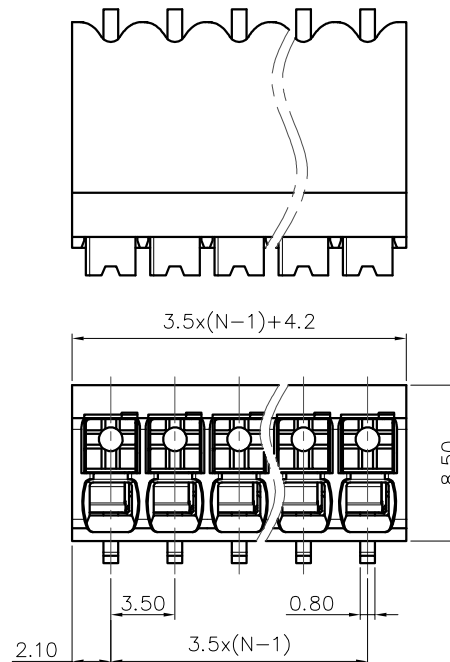

Pitch range in mm		Nominal dimension range in mm					0.1/10	
TO	Over	Over	Over	Over	Over	0.1/10		
6	6 TO 10	10 TO 24	30 TO 60	60 TO 100	100 TO 150	<		
±0.15	±0.20	±0.30	±0.30	±0.50	±0.70	±1.00	±1.30	±2*

6. RoHS Compliance

Ordering Information

JL212R-SMT- 350 XX B P 1

Pitch
350=3.50PH

No. of pins
2P~24P

Housing Color
 B=Black
 G=Green
 U=Blue
 R=Red
 W=White
 Y=Yellow
 □=Orange
 E=Grey

Packing
 0=Pe bag
 T=Tube
 A=Tray
 P=Tube+Cap
 R=Reel+Cap
 M=Reel+Mylar

DRAW	SHUANGPING ZHENG	SCALE	FIT	东莞市锦凌电子有限公司 DONGGUAN JINLING ELECTRONIC CO.,LTD	
CHECK	LICHAD LIU	UNIT	mm		
APPROVE	YONGLIANG GAO	SIZE	A4	PART NO.	JL212R-SMT-350XXBP1
		SHEET	1/1	TITLE:	JL212R-SMT-THR-3.5-XXP 弹簧式/卧贴/ 黑色/管装
		PROJ.			