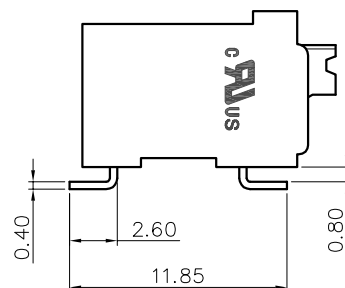

Pitch range in mm		Nominal dimension range in mm					0.1/10	
TO	Over	Over	Over	Over	Over	0.1/10		
6	6 TO 10	10 TO 24	30 TO 60	60 TO 100	100 TO 150	<		
±0.15	±0.20	±0.30	±0.30	±0.50	±0.70	±1.00	±1.30	±2*

6. RoHS Compliance

Ordering Information

JL212R-SMT- 350 XX B P 1

Pitch
350=3.50PH

No. of pins
2P~24P

Housing Color
 B=Black
 G=Green
 U=Blue
 R=Red
 W=White
 Y=Yellow
 □=Orange
 E=Grey

Packing
 0=Pe bag
 T=Tube
 A=Tray
 P=Tube+Cap
 R=Reel+Cap
 M=Reel+Mylar

DRAW	SHUANGPING ZHENG	SCALE	FIT	东莞市锦凌电子有限公司 DONGGUAN JINLING ELECTRONIC CO.,LTD	
CHECK	LICHAD LIU	UNIT	mm		
APPROVE	YONGLIANG GAO	SIZE	A4	PART NO.	JL212R-SMT-350XXBP1
		SHEET	1/1	TITLE:	JL212R-SMT-THR-3.5-XXP 弹簧式/卧贴/ 黑色/管装
		PROJ.			