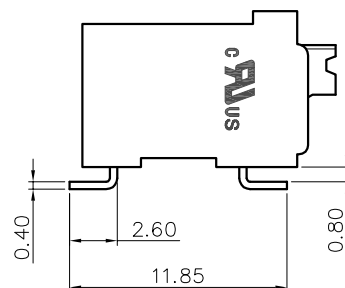

Pitch range in mm		Nominal dimension range in mm					0.1/10	
TO	Over	Over	Over	Over	Over	0.1/10		
6	10	10	30	60	100	<		
6	10	24	30	60	100	150		
±0.15	±0.20	±0.30	±0.30	±0.50	±0.70	±1.00	±1.30	±2'

6. RoHS Compliance

Ordering Information

JL212R-SMT- 350 XX B P 1

Pitch
350=3.50PH

No. of pins
2P~24P

Housing Color
 B=Black
 G=Green
 U=Blue
 R=Red
 W=White
 Y=Yellow
 □=Orange
 E=Grey

Packing
 0=Pe bag
 T=Tube
 A=Tray
 P=Tube+Cap
 R=Reel+Cap
 M=Reel+Mylar

DRAW	SHUANGPING ZHENG	SCALE	FIT	JILN ® 东莞市锦凌电子有限公司 DONGGUAN JINLING ELECTRONIC CO.,LTD	
CHECK	LICHAD LIU	UNIT	mm		
APPROVE	YONGLIANG GAO	SIZE	A4	PART NO.	JL212R-SMT-350XXBP1
		SHEET	1/1	TITLE:	JL212R-SMT-THR-3.5-XXP 弹簧式/卧贴/ 黑色/管装
		PROJ.			