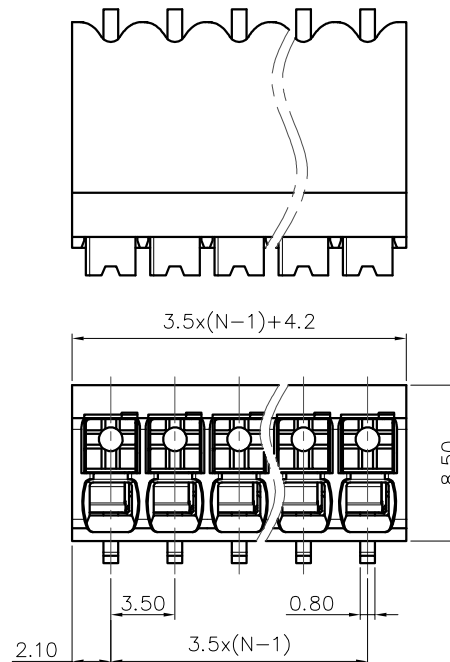

Pitch range in mm		Nominal dimension range in mm					0.1/10	
TO	Over	Over	Over	Over	Over	0.1/10		
6	10	10	30	60	100	<		
6	10	24	30	60	100	150		
±0.15	±0.20	±0.30	±0.30	±0.50	±0.70	±1.00	±1.30	±2'

6. RoHS Compliance

Ordering Information

JL212R-SMT- 350 XX B P 1

Pitch
350=3.50PH

No. of pins
2P~24P

Housing Color
 B=Black
 G=Green
 U=Blue
 R=Red
 W=White
 Y=Yellow
 □=Orange
 E=Grey

Packing
 0=Pe bag
 T=Tube
 A=Tray
 P=Tube+Cap
 R=Reel+Cap
 M=Reel+Mylar

DRAW	SHUANGPING ZHENG	SCALE	FIT	JILN ® 东莞市锦凌电子有限公司 DONGGUAN JINLING ELECTRONIC CO.,LTD	
CHECK	LICHAD LIU	UNIT	mm		
APPROVE	YONGLIANG GAO	SIZE	A4	PART NO.	JL212R-SMT-350XXBP1
		SHEET	1/1	TITLE:	JL212R-SMT-THR-3.5-XXP 弹簧式/卧贴/ 黑色/管装
		PROJ.			