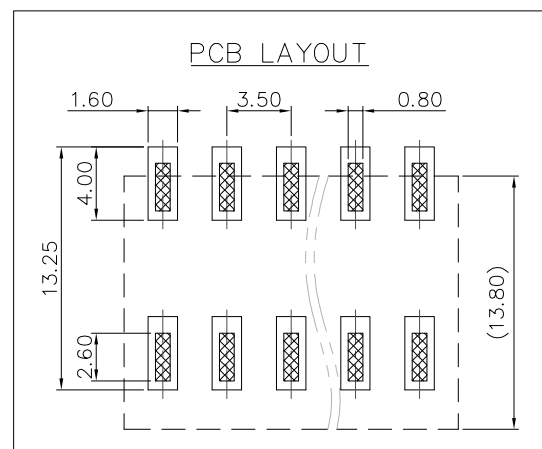

Ordering Information

JL212R-SMT- 350 XX B P 1

Pitch
350=3.50PH

No. of pins
2P~24P

Housing Color
 B=Black
 G=Green
 U=Blue
 R=Red
 W=White
 Y=Yellow
 □=Orange
 E=Grey

Packing
 0=Pe bag
 T=Tube
 A=Tray
 P=Tube+Cap
 R=Reel+Cap
 M=Reel+Mylar