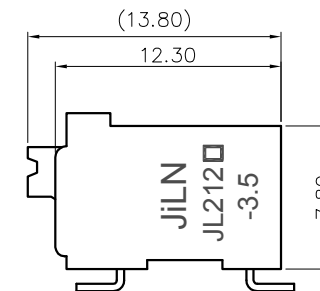

Pitch range in mm		Nominal dimension range in mm					0.1/10	
TO	Over	Over	Over	Over	Over	0.1/10		
6	10	10	30	60	100	<		
6	10	24	30	60	100	150		
±0.15	±0.20	±0.30	±0.30	±0.50	±0.70	±1.00	±1.30	±2'

6. RoHS Compliance

Ordering Information

JL212R-SMT- 350 XX B P 1

Pitch
350=3.50PH

No. of pins
2P~24P

Housing Color
 B=Black
 G=Green
 U=Blue
 R=Red
 W=White
 Y=Yellow
 □=Orange
 E=Grey

Packing
 0=Pe bag
 T=Tube
 A=Tray
 P=Tube+Cap
 R=Reel+Cap
 M=Reel+Mylar

DRAW	SHUANGPING ZHENG	SCALE	FIT	JILN ® 东莞市锦凌电子有限公司 DONGGUAN JINLING ELECTRONIC CO.,LTD	
CHECK	LICHAD LIU	UNIT	mm		
APPROVE	YONGLIANG GAO	SIZE	A4	PART NO.	JL212R-SMT-350XXBP1
		SHEET	1/1	TITLE:	JL212R-SMT-THR-3.5-XXP 弹簧式/卧贴/ 黑色/管装
		PROJ.			