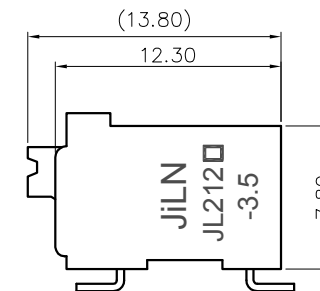

Pitch range in mm		Nominal dimension range in mm					0.1/10	
TO	Over	Over	Over	Over	Over	0.1/10		
6	10	10	30	60	100	<		
6	10	24	30	60	100	150		
±0.15	±0.20	±0.30	±0.30	±0.50	±0.70	±1.00	±1.30	±2*

6. RoHS Compliance

## Ordering Information

**JL212R-SMT- 350 XX B P 1**

Pitch  
350=3.50PH

No. of pins  
2P~24P

Housing Color  
 B=Black  
 G=Green  
 U=Blue  
 R=Red  
 W=White  
 Y=Yellow  
 □=Orange  
 E=Grey

Packing  
 0=Pe bag  
 T=Tube  
 A=Tray  
 P=Tube+Cap  
 R=Reel+Cap  
 M=Reel+Mylar

DRAW	SHUANGPING ZHENG	SCALE	FIT	东莞市锦凌电子有限公司 DONGGUAN JINLING ELECTRONIC CO.,LTD	
		UNIT	mm		
CHECK	LICHAD LIU	SIZE	A4		
		SHEET	1/1		
APPROVE	YONGLIANG GAO	PROJ.		PART NO.	JL212R-SMT-350XXBP1
				TITLE:	JL212R-SMT-THR-3.5-XXP 弹簧式/卧贴/ 黑色/管装