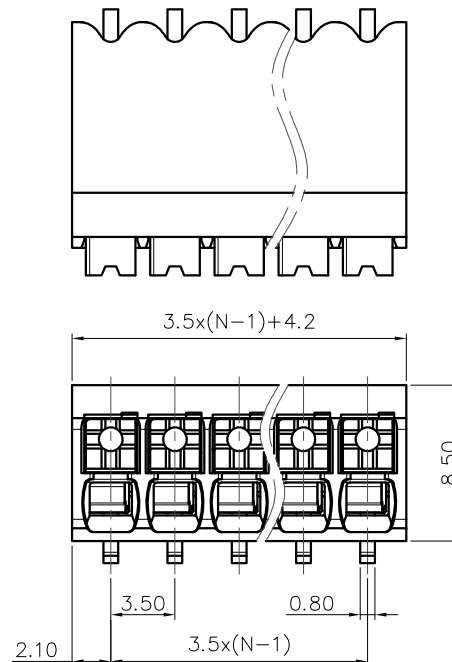

Pitch range in mm		Nominal dimension range in mm					0.1/10	
TO	Over	Over	Over	Over	Over	0.1/10		
6	10	10	30	60	100	<		
6	10	24	30	60	100	150		
±0.15	±0.20	±0.30	±0.30	±0.50	±0.70	±1.00	±1.30	±2*

6. RoHS Compliance

## Ordering Information

**JL212R-SMT- 350 XX B P 1**

Pitch  
350=3.50PH

No. of pins  
2P~24P

Housing Color  
 B=Black  
 G=Green  
 U=Blue  
 R=Red  
 W=White  
 Y=Yellow  
 □=Orange  
 E=Grey

Packing  
 0=Pe bag  
 T=Tube  
 A=Tray  
 P=Tube+Cap  
 R=Reel+Cap  
 M=Reel+Mylar

DRAW	SHUANGPING ZHENG	SCALE	FIT	东莞市锦凌电子有限公司 DONGGUAN JINLING ELECTRONIC CO.,LTD	
		UNIT	mm		
CHECK	LICHAD LIU	SIZE	A4		
		SHEET	1/1		
APPROVE	YONGLIANG GAO	PROJ.		PART NO.	JL212R-SMT-350XXBP1
				TITLE:	JL212R-SMT-THR-3.5-XXP 弹簧式/卧贴/ 黑色/管装