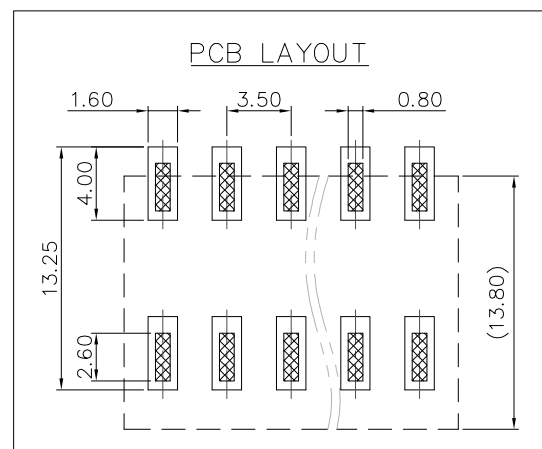

## Ordering Information

**JL212R-SMT- 350 XX B P 1**

Pitch  
350=3.50PH

No. of pins  
2P~24P

Housing Color  
 B=Black  
 G=Green  
 U=Blue  
 R=Red  
 W=White  
 Y=Yellow  
 □=Orange  
 E=Grey

Packing  
 0=Pe bag  
 T=Tube  
 A=Tray  
 P=Tube+Cap  
 R=Reel+Cap  
 M=Reel+Mylar

DRAW	SHUANGPING ZHENG	SCALE	FIT	东莞市锦凌电子有限公司 DONGGUAN JINLING ELECTRONIC CO.,LTD	
		UNIT	mm		
CHECK	LICHAD LIU	SIZE	A4		
		SHEET	1/1		
APPROVE	YONGLIANG GAO	PROJ.		PART NO.	JL212R-SMT-350XXBP1
				TITLE:	JL212R-SMT-THR-3.5-XXP 弹簧式/卧贴/ 黑色/管装