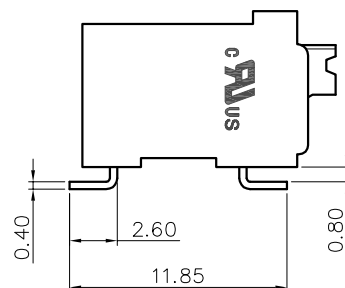

Pitch range in mm		Nominal dimension range in mm					0.1/10	
TO	Over	Over	Over	Over	Over	0.1/10		
6	10	10	30	60	100	<		
6	10	24	30	60	100	150		
±0.15	±0.20	±0.30	±0.30	±0.50	±0.70	±1.00	±1.30	±2*

6. RoHS Compliance

## Ordering Information

**JL212R-SMT- 350 XX B P 1**

Pitch  
350=3.50PH

No. of pins  
2P~24P

Housing Color  
 B=Black  
 G=Green  
 U=Blue  
 R=Red  
 W=White  
 Y=Yellow  
 □=Orange  
 E=Grey

Packing  
 0=Pe bag  
 T=Tube  
 A=Tray  
 P=Tube+Cap  
 R=Reel+Cap  
 M=Reel+Mylar

DRAW	SHUANGPING ZHENG	SCALE	FIT	东莞市锦凌电子有限公司 DONGGUAN JINLING ELECTRONIC CO.,LTD	
		UNIT	mm		
CHECK	LICHAD LIU	SIZE	A4		
		SHEET	1/1		
APPROVE	YONGLIANG GAO	PROJ.		PART NO.	JL212R-SMT-350XXBP1
				TITLE:	JL212R-SMT-THR-3.5-XXP 弹簧式/卧贴/ 黑色/管装