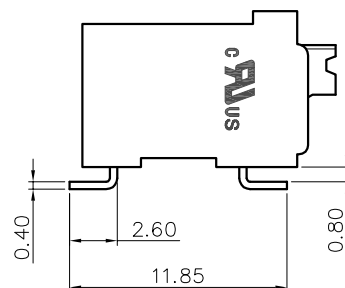

Pitch range in mm		Nominal dimension range in mm					0.1/10	
TO	Over	Over	Over	Over	Over			
6	6 TO 10	10 TO 24	30 TO 60	60 TO 100	100 TO 150	<		
±0.15	±0.20	±0.30	±0.30	±0.50	±0.70	±1.00	±1.30	±2*

6. RoHS Compliance

## Ordering Information

**JL212R-SMT- 350 XX B P 1**

Pitch  
350=3.50PH

No. of pins  
2P~24P

Housing Color  
 B=Black  
 G=Green  
 U=Blue  
 R=Red  
 W=White  
 Y=Yellow  
 □=Orange  
 E=Grey

Packing  
 0=Pe bag  
 T=Tube  
 A=Tray  
 P=Tube+Cap  
 R=Reel+Cap  
 M=Reel+Mylar

DRAW	SHUANGPING ZHENG	SCALE	FIT	东莞市锦凌电子有限公司 DONGGUAN JINLING ELECTRONIC CO.,LTD	
		UNIT	mm		
CHECK	LICHAD LIU	SIZE	A4		
		SHEET	1/1		
APPROVE	YONGLIANG GAO	PROJ.		PART NO.	JL212R-SMT-350XXBP1
		TITLE:	JL212R-SMT-THR-3.5-XXP 弹簧式/卧贴/黑色/管装		