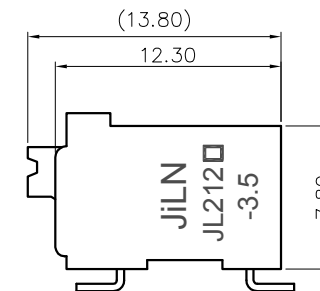

Pitch range in mm		Nominal dimension range in mm					0.1/10	
TO	Over	Over	Over	Over	Over			
6	6 TO 10	10 TO 24	30 TO 60	60 TO 100	100 TO 150	<		
±0.15	±0.20	±0.30	±0.30	±0.50	±0.70	±1.00	±1.30	±2*

6. RoHS Compliance

## Ordering Information

**JL212R-SMT- 350 XX B P 1**

Pitch  
350=3.50PH

No. of pins  
2P~24P

Housing Color  
 B=Black  
 G=Green  
 U=Blue  
 R=Red  
 W=White  
 Y=Yellow  
 □=Orange  
 E=Grey

Packing  
 0=Pe bag  
 T=Tube  
 A=Tray  
 P=Tube+Cap  
 R=Reel+Cap  
 M=Reel+Mylar

DRAW	SHUANGPING ZHENG	SCALE	FIT	东莞市锦凌电子有限公司 DONGGUAN JINLING ELECTRONIC CO.,LTD	
		UNIT	mm		
CHECK	LICHAD LIU	SIZE	A4		
		SHEET	1/1		
APPROVE	YONGLIANG GAO	PROJ.		PART NO.	JL212R-SMT-350XXBP1
		TITLE:	JL212R-SMT-THR-3.5-XXP 弹簧式/卧贴/黑色/管装		