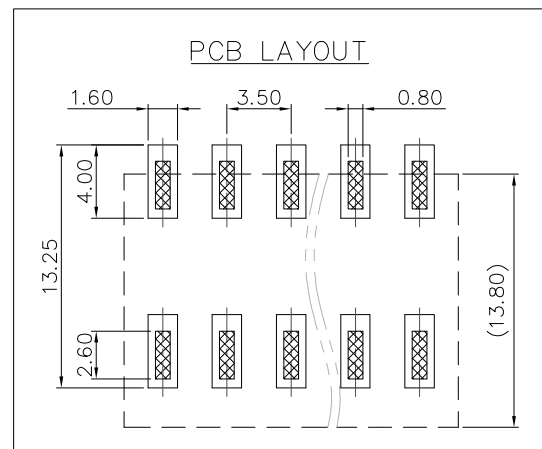

## Ordering Information

**JL212R-SMT- 350 XX B P 1**

Pitch  
350=3.50PH

No. of pins  
2P~24P

Housing Color  
 B=Black  
 G=Green  
 U=Blue  
 R=Red  
 W=White  
 Y=Yellow  
 □=Orange  
 E=Grey

Packing  
 0=Pe bag  
 T=Tube  
 A=Tray  
 P=Tube+Cap  
 R=Reel+Cap  
 M=Reel+Mylar

DRAW	SHUANGPING ZHENG	SCALE	FIT	东莞市锦凌电子有限公司 DONGGUAN JINLING ELECTRONIC CO.,LTD	
		UNIT	mm		
CHECK	LICHAD LIU	SIZE	A4		
		SHEET	1/1		
APPROVE	YONGLIANG GAO	PROJ.		PART NO.	JL212R-SMT-350XXBP1
		TITLE:	JL212R-SMT-THR-3.5-XXP 弹簧式/卧贴/黑色/管装		