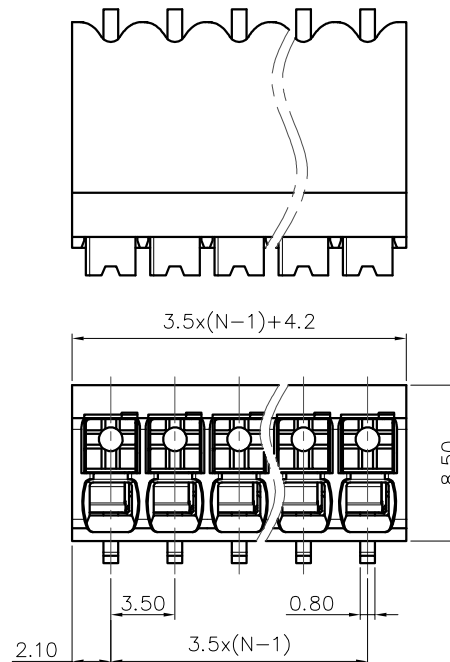

Pitch range in mm		Nominal dimension range in mm					0.1/10	
TO	Over	Over	Over	Over	Over			
6	6 TO 10	10 TO 24	30 TO 60	60 TO 100	100 TO 150	<		
±0.15	±0.20	±0.30	±0.30	±0.50	±0.70	±1.00	±1.30	±2*

6. RoHS Compliance

## Ordering Information

**JL212R-SMT- 350 XX B P 1**

Pitch  
350=3.50PH

No. of pins  
2P~24P

Housing Color  
 B=Black  
 G=Green  
 U=Blue  
 R=Red  
 W=White  
 Y=Yellow  
 □=Orange  
 E=Grey

Packing  
 0=Pe bag  
 T=Tube  
 A=Tray  
 P=Tube+Cap  
 R=Reel+Cap  
 M=Reel+Mylar

DRAW	SHUANGPING ZHENG	SCALE	FIT	东莞市锦凌电子有限公司 DONGGUAN JINLING ELECTRONIC CO.,LTD	
		UNIT	mm		
CHECK	LICHAD LIU	SIZE	A4		
		SHEET	1/1		
APPROVE	YONGLIANG GAO	PROJ.		PART NO.	JL212R-SMT-350XXBP1
		TITLE:	JL212R-SMT-THR-3.5-XXP 弹簧式/卧贴/黑色/管装		