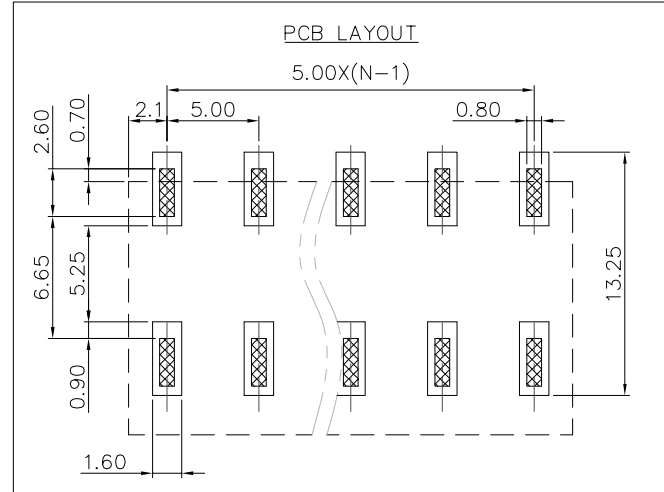

NOTES1:
UL Standard
1. Rated voltage/current : 300V / 12A
2. Withstanding voltage : AC1600V/1Min.
3. Wire range : 28~14AWG

IEC Standard

1. Pollution degree	2	2	3
Overvoltage category	II	III	III
Rate impulse voltage(KV)	4KV	4KV	4KV
Rate voltage(V)	500V	320V	250V
Rate current(A)	17.5A		

2. Wire range : 0.2~1.5mm²

NOTES2:
1. Dimension shall be interpreted per ASME Y14.5-2009
2. Pitch : 5.00mm, Poles : N=02~24P
3. Stripping length : 8~9mm
4. Operating temperature: -40°C~+130°C
5. Undimensioned tolerances:

Pitch range in mm			Nominal dimension range in mm							
To	Over	To	To	Over	Over	Over	Over	0.1/10		
6	10	24	30	30	60	100	150			
±0.15	±0.20	±0.30	±0.30	±0.50	±0.70	±1.00	±1.30	±2'		

6. RoHS Compliance

Ordering Information

JL212R-SMT-500 XX B P 1

Pitch 500=5.0PH
No. of pins 2P~24P
Housing Color
B=Black
G=Green
U=Blue
R=Red
W=White
Y=Yellow
□=Orange
E=Grey
Packing
0=Pe bag
T=Tube
A=Tray

REVISION RECORD				
REV	ECN	DESCRIPTION	DRFT	DATE
A		NEW		22.5.30

DRAW	SHUANGPING ZHENG	SCALE	FIT	JiLN® 东莞市锦凌电子有限公司 DONGGUAN JINLING ELECTRONIC CO.,LTD	
CHECK	LICHAD LIU	UNIT	mm		
APPROVE	YONGLIANG GAO	SIZE	A4	PART NO.	JL212R-SMT-500XXBP1
		SHEET	1/1	TITLE:	JL212R-SMT-THR-5.0-XXP 弹簧式/卧贴/黑色/管装
		PROJ.