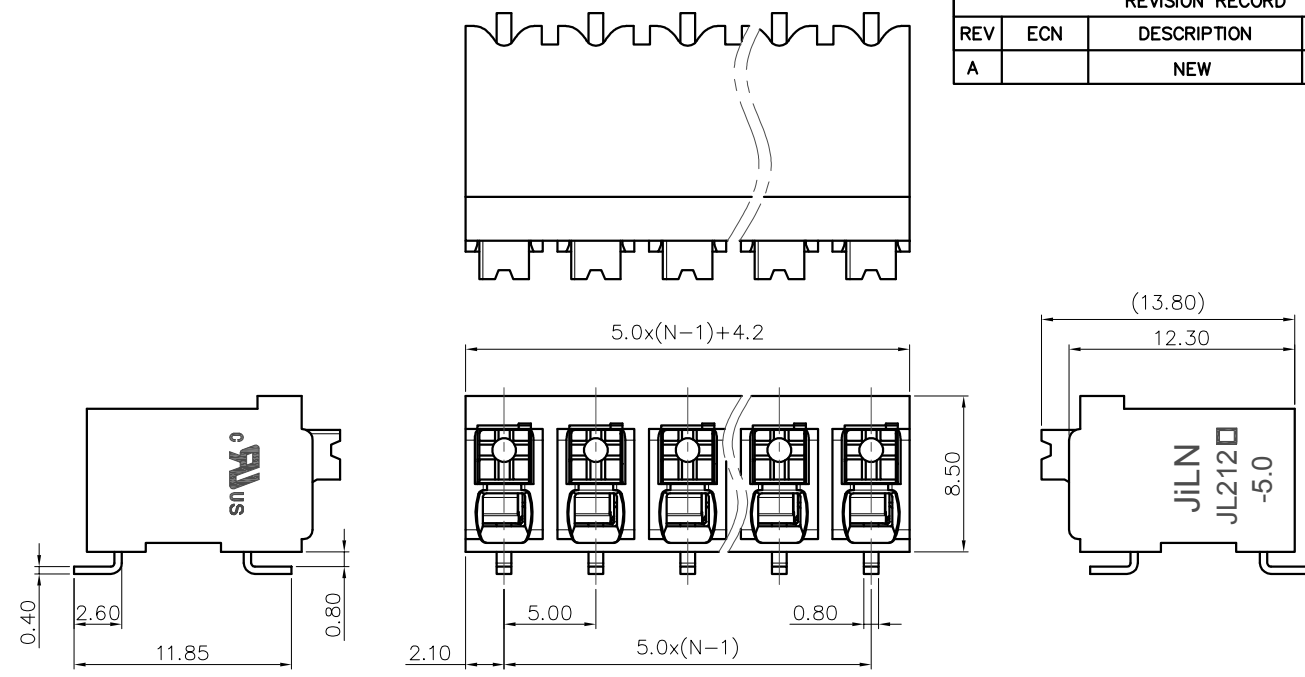

2. Wire range : 0.2~1.5mm<sup>2</sup>

NOTES2:  
 1. Dimension shall be interpreted per ASME Y14.5-2009  
 2. Pitch : 5.00mm, Poles : N=02~24P  
 3. Stripping length : 8~9mm  
 4. Operating temperature: -40°C~+130°C  
 5. Undimensioned tolerances:

Pitch range in mm			Nominal dimension range in mm							
To	Over	To	To	Over	Over	Over	Over	0.1/10		
6	10	24	30	30	60	100	150			
±0.15	±0.20	±0.30	±0.30	±0.50	±0.70	±1.00	±1.30	±2'		

6. RoHS Compliance

## Ordering Information

**JL212R-SMT-500 XX B P 1**

Pitch 500=5.0PH  
 No. of pins 2P~24P  
 Housing Color  
 B=Black  
 G=Green  
 U=Blue  
 R=Red  
 W=White  
 Y=Yellow  
 □=Orange  
 E=Grey  
 Packing  
 0=Pe bag  
 T=Tube  
 A=Tray

REVISION RECORD				
REV	ECN	DESCRIPTION	DRFT	DATE
A		NEW		22.5.30

DRAW	SHUANGPING ZHENG	SCALE	FIT	<b>JiLN</b> ® 东莞市锦凌电子有限公司 DONGGUAN JINLING ELECTRONIC CO.,LTD	
CHECK	LICHAD LIU	UNIT	mm		
APPROVE	YONGLIANG GAO	SIZE	A4	PART NO.	JL212R-SMT-500XXBP1
		SHEET	1/1	TITLE:	JL212R-SMT-THR-5.0-XXP 弹簧式/卧贴/黑色/管装
		PROJ.			