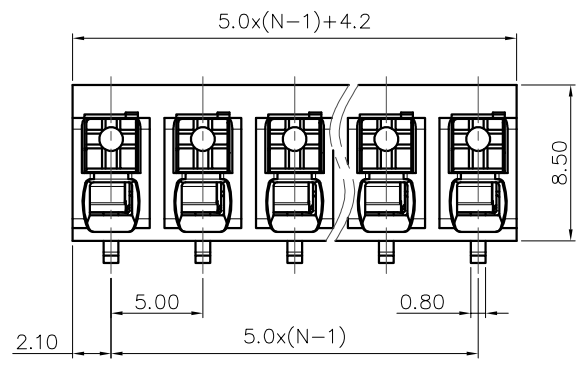

1.

Pollution degree	2	2	3
Overvoltage category	II	III	III
Rate impulse voltage(KV)	4KV	4KV	4KV
Rate voltage(V)	500V	320V	250V
Rate current(A)	17.5A		

NOTES2:
 1. Dimension shall be interpreted per ASME Y14.5-2009
 2. Pitch : 5.00mm, Poles : N=02~24P
 3. Stripping length : 8~9mm
 4. Operating temperature: -40°C~+130°C
 5. Undimensioned tolerances:

Pitch range in mm			Nominal dimension range in mm							
To	Over	To	To	Over	Over	Over	Over	0.1/10		
6	10	24	30	30	60	100	150			
±0.15	±0.20	±0.30	±0.30	±0.50	±0.70	±1.00	±1.30	±2'		

6. RoHS Compliance

Ordering Information

JL212R-SMT-500 XX B P 1

Pitch 500=5.0PH
 No. of pins 2P~24P
 Housing Color B=Black, G=Green, U=Blue, R=Red, W=White, Y=Yellow, □=Orange, E=Grey
 Packing 0=Pe bag, T=Tube, A=Tray

DRAW	SHUANGPING ZHENG	SCALE	FIT	JiLN ® 东莞市锦凌电子有限公司 DONGGUAN JINLING ELECTRONIC CO.,LTD	
CHECK	LICHAD LIU	UNIT	mm		
APPROVE	YONGLIANG GAO	SIZE	A4	PART NO.	JL212R-SMT-500XXBP1
		SHEET	1/1	TITLE:	JL212R-SMT-THR-5.0-XXP 弹簧式/卧贴/黑色/管装
		PROJ.			