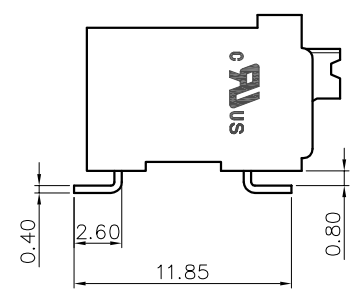

1.

Pollution degree	2	2	3
Overvoltage category	II	III	III
Rate impulse voltage(KV)	4KV	4KV	4KV
Rate voltage(V)	500V	320V	250V
Rate current(A)	17.5A		

NOTES2:
 1. Dimension shall be interpreted per ASME Y14.5-2009
 2. Pitch : 5.00mm, Poles : N=02~24P
 3. Stripping length : 8~9mm
 4. Operating temperature: -40°C~+130°C
 5. Undimensioned tolerances:

Pitch range in mm			Nominal dimension range in mm							
To	Over	To	To	Over	Over	Over	Over	0.1/10		
6	10	24	30	30	60	100	150			
±0.15	±0.20	±0.30	±0.30	±0.50	±0.70	±1.00	±1.30	±2'		

6. RoHS Compliance

Ordering Information

JL212R-SMT-500 XX B P 1

Pitch 500=5.0PH
 No. of pins 2P~24P
 Housing Color B=Black, G=Green, U=Blue, R=Red, W=White, Y=Yellow, □=Orange, E=Grey
 Packing 0=Pe bag, T=Tube, A=Tray

DRAW	SHUANGPING ZHENG	SCALE	FIT	JiLN ® 东莞市锦凌电子有限公司 DONGGUAN JINLING ELECTRONIC CO.,LTD	
CHECK	LICHAD LIU	UNIT	mm		
APPROVE	YONGLIANG GAO	SIZE	A4	PART NO.	JL212R-SMT-500XXBP1
		SHEET	1/1	TITLE:	JL212R-SMT-THR-5.0-XXP 弹簧式/卧贴/黑色/管装
		PROJ.			