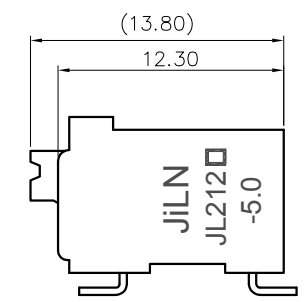

REVISION RECORD				
REV	ECN	DESCRIPTION	DRFT	DATE
A		NEW		22.5.30

NOTES1:
 UL Standard
 1. Rated voltage/current : 300V / 12A
 2. Withstanding voltage : AC1600V/1Min.
 3. Wire range : 28~14AWG

IEC Standard

1.

Pollution degree	2	2	3
Overvoltage category	II	III	III
Rate impulse voltage(KV)	4KV	4KV	4KV
Rate voltage(V)	500V	320V	250V
Rate current(A)	17.5A		

NOTES2:
 1. Dimension shall be interpreted per ASME Y14.5-2009
 2. Pitch : 5.00mm, Poles : N=02~24P
 3. Stripping length : 8~9mm
 4. Operating temperature: -40°C~+130°C
 5. Undimensioned tolerances:

Pitch range in mm			Nominal dimension range in mm							
To	Over	To	To	Over	Over	Over	Over	0.1/10		
6	10	24	30	30	60	100	150			
±0.15	±0.20	±0.30	±0.30	±0.50	±0.70	±1.00	±1.30	±2'		

6. RoHS Compliance

Ordering Information

JL212R-SMT-500 XX B P 1

Pitch 500=5.0PH
 No. of pins 2P~24P
 Housing Color B=Black, G=Green, U=Blue, R=Red, W=White, Y=Yellow, □=Orange, E=Grey
 Packing 0=Pe bag, T=Tube, A=Tray

DRAW	SHUANGPING ZHENG	SCALE	FIT	JiLN ® 东莞市锦凌电子有限公司 DONGGUAN JINLING ELECTRONIC CO.,LTD	
CHECK	LICHAD LIU	UNIT	mm		
APPROVE	YONGLIANG GAO	SIZE	A4	PART NO.	JL212R-SMT-500XXBP1
		SHEET	1/1	TITLE:	JL212R-SMT-THR-5.0-XXP 弹簧式/卧贴/黑色/管装
		PROJ.			