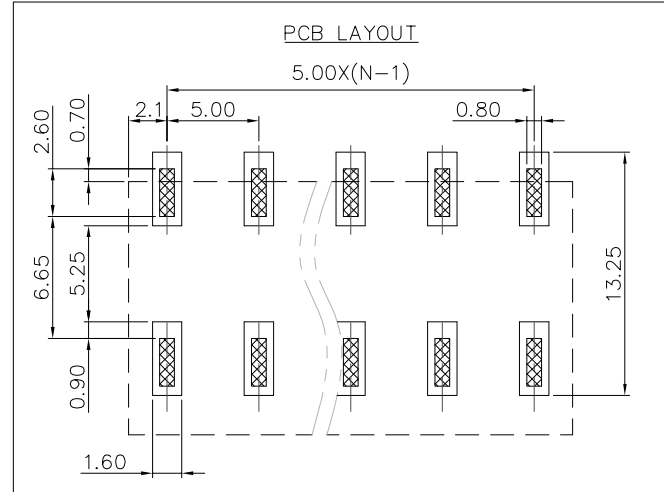

1.

Pollution degree	2	2	3
Overvoltage category	II	III	III
Rate impulse voltage(KV)	4KV	4KV	4KV
Rate voltage(V)	500V	320V	250V
Rate current(A)	17.5A		

NOTES2:
 1. Dimension shall be interpreted per ASME Y14.5-2009
 2. Pitch : 5.00mm, Poles : N=02~24P
 3. Stripping length : 8~9mm
 4. Operating temperature: -40°C~+130°C
 5. Undimensioned tolerances:

Pitch range in mm			Nominal dimension range in mm							
To	Over	To	To	Over	Over	Over	Over	0.1/10		
6	10	24	30	30	60	100	150			
±0.15	±0.20	±0.30	±0.30	±0.50	±0.70	±1.00	±1.30	±2'		

6. RoHS Compliance

Ordering Information

JL212R-SMT-500 XX B P 1

Pitch 500=5.0PH
 No. of pins 2P~24P
 Housing Color B=Black, G=Green, U=Blue, R=Red, W=White, Y=Yellow, □=Orange, E=Grey
 Packing 0=Pe bag, T=Tube, A=Tray

DRAW	SHUANGPING ZHENG	SCALE	FIT	JiLN ® 东莞市锦凌电子有限公司 DONGGUAN JINLING ELECTRONIC CO.,LTD	
CHECK	LICHAD LIU	UNIT	mm		
APPROVE	YONGLIANG GAO	SIZE	A4	PART NO.	JL212R-SMT-500XXBP1
		SHEET	1/1	TITLE:	JL212R-SMT-THR-5.0-XXP 弹簧式/卧贴/黑色/管装
		PROJ.			