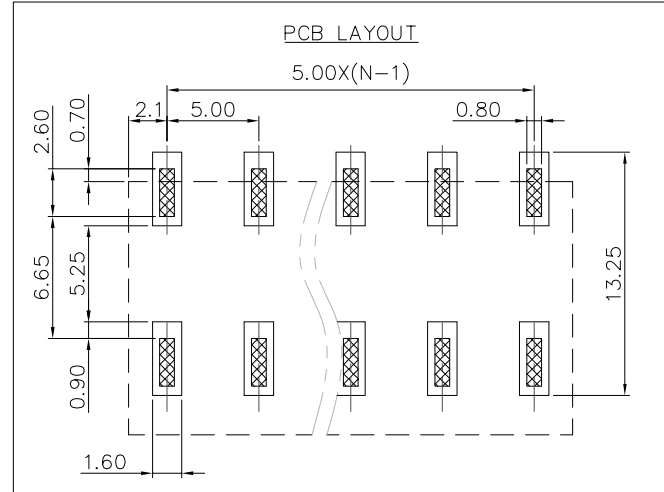

NOTES1:
UL Standard
1. Rated voltage/current : 300V / 12A
2. Withstanding voltage : AC1600V/1Min.
3. Wire range : 28~14AWG

IEC Standard

1. Pollution degree	2	2	3
Overvoltage category	II	III	III
Rate impulse voltage(KV)	4KV	4KV	4KV
Rate voltage(V)	500V	320V	250V
Rate current(A)	17.5A		

2. Wire range : 0.2~1.5mm²

NOTES2:
1. Dimension shall be interpreted per ASME Y14.5-2009
2. Pitch : 5.00mm, Poles : N=02~24P
3. Stripping length : 8~9mm
4. Operating temperature: -40°C~+130°C
5. Undimensioned tolerances:

Pitch range in mm			Nominal dimension range in mm							
To	Over	To	To	Over	Over	Over	Over	0.1/10		
6	10	24	30	30	60	100	150			
±0.15	±0.20	±0.30	±0.30	±0.50	±0.70	±1.00	±1.30	±2'		

6. RoHS Compliance

Ordering Information

JL212R-SMT-500 XX B P 1

Pitch 500=5.0PH
No.of pins 2P~24P
Housing Color
B=Black
G=Green
U=Blue
R=Red
W=White
Y=Yellow
□=Orange
E=Grey
Packing
0=Pe bag
T=Tube
A=Tray

REVISION RECORD				
REV	ECN	DESCRIPTION	DRFT	DATE
A		NEW		22.5.30

DRAW	SHUANGPING ZHENG	SCALE	FIT	JiLN® 东莞市锦凌电子有限公司 DONGGUAN JINLING ELECTRONIC CO.,LTD	
CHECK	LICHAD LIU	UNIT	mm		
APPROVE	YONGLIANG GAO	SIZE	A4	PART NO.	JL212R-SMT-500XXBP1
		SHEET	1/1	TITLE:	JL212R-SMT-THR-5.0-XXP 弹簧式/卧贴/黑色/管装
		PROJ.