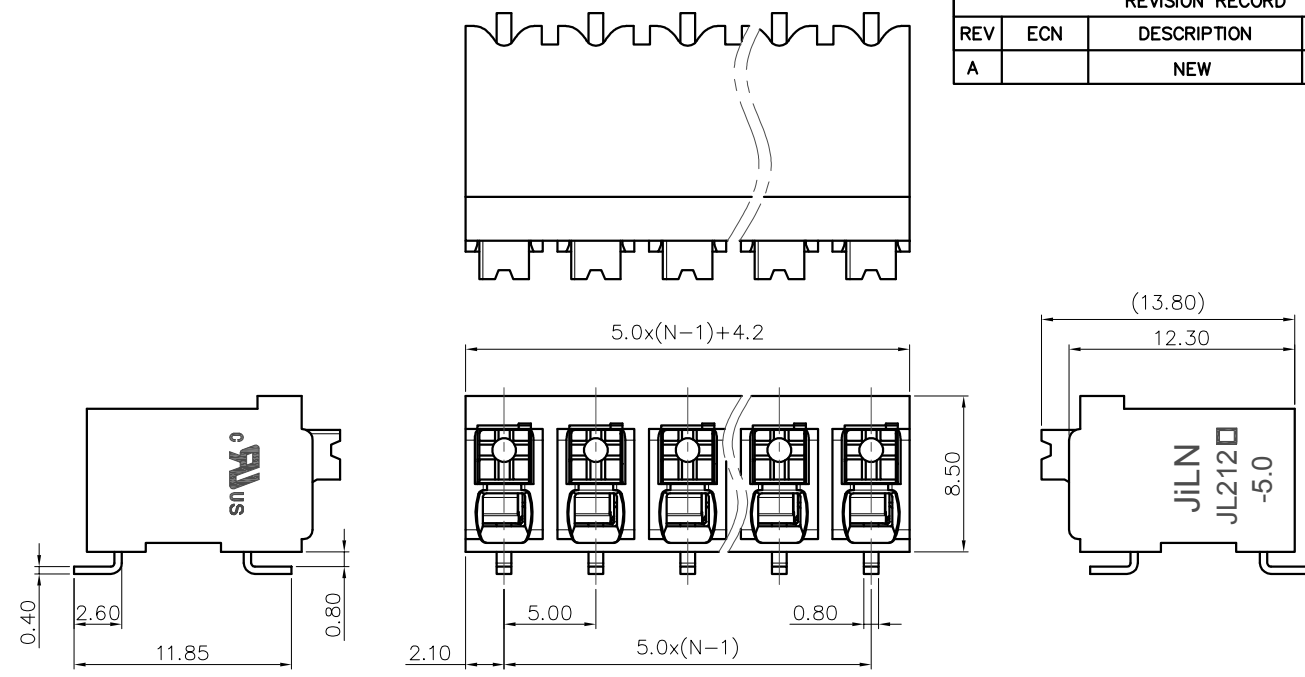

2. Wire range : 0.2~1.5mm<sup>2</sup>

NOTES2:  
 1. Dimension shall be interpreted per ASME Y14.5-2009  
 2. Pitch : 5.00mm, Poles : N=02~24P  
 3. Stripping length : 8~9mm  
 4. Operating temperature: -40°C~+130°C  
 5. Undimensioned tolerances:

Pitch range in mm			Nominal dimension range in mm							
To	Over	To	To	Over	Over	Over	Over	0.1/10		
6	10	24	30	30	60	100	150			
±0.15	±0.20	±0.30	±0.30	±0.50	±0.70	±1.00	±1.30	±2'		

6. RoHS Compliance

## Ordering Information

**JL212R-SMT-500 XX B P 1**

Pitch 500=5.0PH  
 No.of pins 2P~24P  
 Housing Color  
 B=Black  
 G=Green  
 U=Blue  
 R=Red  
 W=White  
 Y=Yellow  
 □=Orange  
 E=Grey  
 Packing  
 0=Pe bag  
 T=Tube  
 A=Tray

REVISION RECORD				
REV	ECN	DESCRIPTION	DRFT	DATE
A		NEW		22.5.30

DRAW	SHUANGPING ZHENG	SCALE	FIT	<b>JiLN</b> ® 东莞市锦凌电子有限公司 DONGGUAN JINLING ELECTRONIC CO.,LTD	
CHECK	LICHAD LIU	UNIT	mm		
APPROVE	YONGLIANG GAO	SIZE	A4	PART NO.	JL212R-SMT-500XXBP1
		SHEET	1/1	TITLE:	JL212R-SMT-THR-5.0-XXP 弹簧式/卧贴/黑色/管装
		PROJ.			