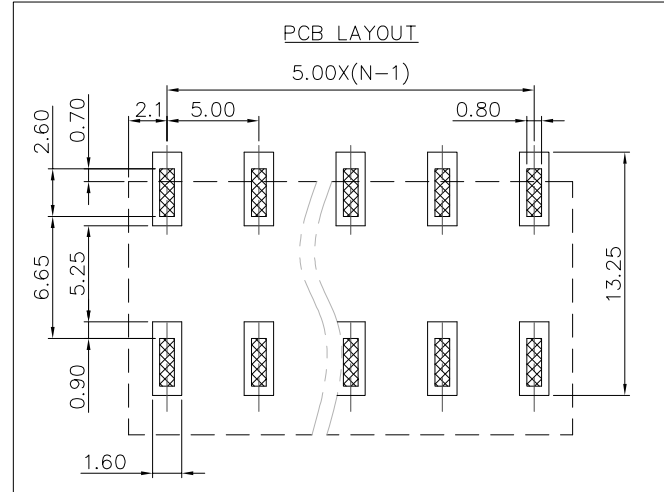

1.

	2	2	3
Pollution degree	II	III	III
Overvoltage category	II	III	III
Rate impulse voltage(KV)	4KV	4KV	4KV
Rate voltage(V)	500V	320V	250V
Rate current(A)	17.5A		

2. Wire range : 0.2~1.5mm²

NOTES2:
 1. Dimension shall be interpreted per ASME Y14.5-2009
 2. Pitch : 5.00mm, Poles : N=02~24P
 3. Stripping length : 8~9mm
 4. Operating temperature: -40°C~+130°C
 5. Undimensioned tolerances:

Pitch range in mm			Nominal dimension range in mm							
To	Over	To	To	Over	Over	Over	Over	0.1/10		
6	10	24	30	60	100	150	150			
±0.15	±0.20	±0.30	±0.30	±0.50	±0.70	±1.00	±1.30	±2'		

Ordering Information

JL212R-SMT-500 XX B P 1

Pitch 500=5.0PH

No. of pins 2P~24P

Housing Color
 B=Black
 G=Green
 U=Blue
 R=Red
 W=White
 Y=Yellow
 O=Orange
 E=Grey

Packing
 O=Pe bag
 T=Tube
 A=Tray

DRAW	SHUANGPING ZHENG	SCALE	FIT	JILN ® 东莞市锦凌电子有限公司 DONGGUAN JINLING ELECTRONIC CO.,LTD	
CHECK	LICHAD LIU	UNIT	mm		
APPROVE	YONGLIANG GAO	SIZE	A4	PART NO.	JL212R-SMT-500XXBP1
		SHEET	1/1	TITLE:	JL212R-SMT-THR-5.0-XXP 弹簧式/卧贴/黑色/管装
		PROJ.			