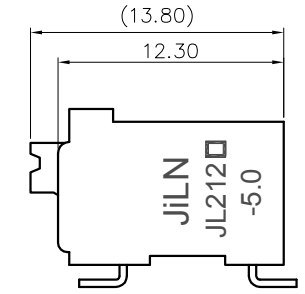

REVISION RECORD				
REV	ECN	DESCRIPTION	DRFT	DATE
A		NEW		22.5.30

NOTES1:
 UL Standard
 1. Rated voltage/current : 300V / 12A
 2. Withstanding voltage : AC1600V/1Min.
 3. Wire range : 28~14AWG

IEC Standard

1.

	2	2	3
Pollution degree	II	III	III
Overvoltage category	II	III	III
Rate impulse voltage(KV)	4KV	4KV	4KV
Rate voltage(V)	500V	320V	250V
Rate current(A)	17.5A		

2. Wire range : 0.2~1.5mm²

NOTES2:
 1. Dimension shall be interpreted per ASME Y14.5-2009
 2. Pitch : 5.00mm, Poles : N=02~24P
 3. Stripping length : 8~9mm
 4. Operating temperature: -40°C~+130°C
 5. Undimensioned tolerances:

Pitch range in mm			Nominal dimension range in mm							
To	Over	To	To	Over	Over	Over	Over	0.1/10		
6	10	24	30	60	100	150	150			
±0.15	±0.20	±0.30	±0.30	±0.50	±0.70	±1.00	±1.30	±2'		

Ordering Information

JL212R-SMT-500 XX B P 1

Pitch 500=5.0PH

No. of pins 2P~24P

Housing Color
 B=Black
 G=Green
 U=Blue
 R=Red
 W=White
 Y=Yellow
 O=Orange
 E=Grey

Packing
 O=Pe bag
 T=Tube
 A=Tray

DRAW	SHUANGPING ZHENG	SCALE	FIT	JILN ® 东莞市锦凌电子有限公司 DONGGUAN JINLING ELECTRONIC CO.,LTD	
CHECK	LICHAD LIU	UNIT	mm		
APPROVE	YONGLIANG GAO	SIZE	A4	PART NO.	JL212R-SMT-500XXBP1
		SHEET	1/1	TITLE:	JL212R-SMT-THR-5.0-XXP 弹簧式/卧贴/黑色/管装
		PROJ.			