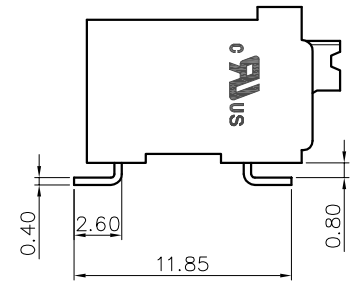

REVISION RECORD				
REV	ECN	DESCRIPTION	DRFT	DATE
A		NEW		22.5.30

NOTES1:
 UL Standard
 1. Rated voltage/current : 300V / 12A
 2. Withstanding voltage : AC1600V/1Min.
 3. Wire range : 28~14AWG

IEC Standard

1.

	2	2	3
Pollution degree	II	III	III
Overvoltage category	II	III	III
Rate impulse voltage(KV)	4KV	4KV	4KV
Rate voltage(V)	500V	320V	250V
Rate current(A)	17.5A		

2. Wire range : 0.2~1.5mm²

NOTES2:
 1. Dimension shall be interpreted per ASME Y14.5-2009
 2. Pitch : 5.00mm, Poles : N=02~24P
 3. Stripping length : 8~9mm
 4. Operating temperature: -40°C~+130°C
 5. Undimensioned tolerances:

Pitch range in mm			Nominal dimension range in mm							
To	Over	To	To	Over	Over	Over	Over	0.1/10		
6	10	24	30	60	100	150	150			
±0.15	±0.20	±0.30	±0.30	±0.50	±0.70	±1.00	±1.30	±2'		

Ordering Information

JL212R-SMT-500 XX B P 1

Pitch 500=5.0PH

No. of pins 2P~24P

Housing Color
 B=Black
 G=Green
 U=Blue
 R=Red
 W=White
 Y=Yellow
 O=Orange
 E=Grey

Packing
 O=Pe bag
 T=Tube
 A=Tray

DRAW	SHUANGPING ZHENG	SCALE	FIT	JILN ® 东莞市锦凌电子有限公司 DONGGUAN JINLING ELECTRONIC CO.,LTD	
CHECK	LICHAD LIU	UNIT	mm		
APPROVE	YONGLIANG GAO	SIZE	A4	PART NO.	JL212R-SMT-500XXBP1
		SHEET	1/1	TITLE:	JL212R-SMT-THR-5.0-XXP 弹簧式/卧贴/黑色/管装
		PROJ.			