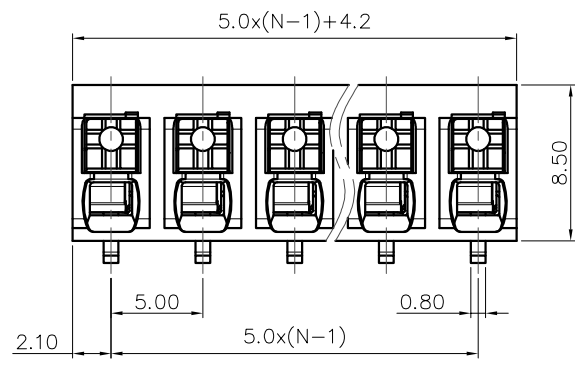

1.

	2	2	3
Pollution degree	II	III	III
Overvoltage category	II	III	III
Rate impulse voltage(KV)	4KV	4KV	4KV
Rate voltage(V)	500V	320V	250V
Rate current(A)	17.5A		

2. Wire range : 0.2~1.5mm²

NOTES2:
 1. Dimension shall be interpreted per ASME Y14.5-2009
 2. Pitch : 5.00mm, Poles : N=02~24P
 3. Stripping length : 8~9mm
 4. Operating temperature: -40°C~+130°C
 5. Undimensioned tolerances:

Pitch range in mm			Nominal dimension range in mm							
To	Over	To	To	Over	Over	Over	Over	0.1/10		
6	10	24	30	60	100	150	150			
±0.15	±0.20	±0.30	±0.30	±0.50	±0.70	±1.00	±1.30	±2'		

Ordering Information

JL212R-SMT-500 XX B P 1

Pitch 500=5.0PH

No. of pins 2P~24P

Housing Color
 B=Black
 G=Green
 U=Blue
 R=Red
 W=White
 Y=Yellow
 O=Orange
 E=Grey

Packing
 O=Pe bag
 T=Tube
 A=Tray

DRAW	SHUANGPING ZHENG	SCALE	FIT	JILN ® 东莞市锦凌电子有限公司 DONGGUAN JINLING ELECTRONIC CO.,LTD	
CHECK	LICHAD LIU	UNIT	mm		
APPROVE	YONGLIANG GAO	SIZE	A4	PART NO.	JL212R-SMT-500XXBP1
		SHEET	1/1	TITLE:	JL212R-SMT-THR-5.0-XXP 弹簧式/卧贴/黑色/管装
		PROJ.			