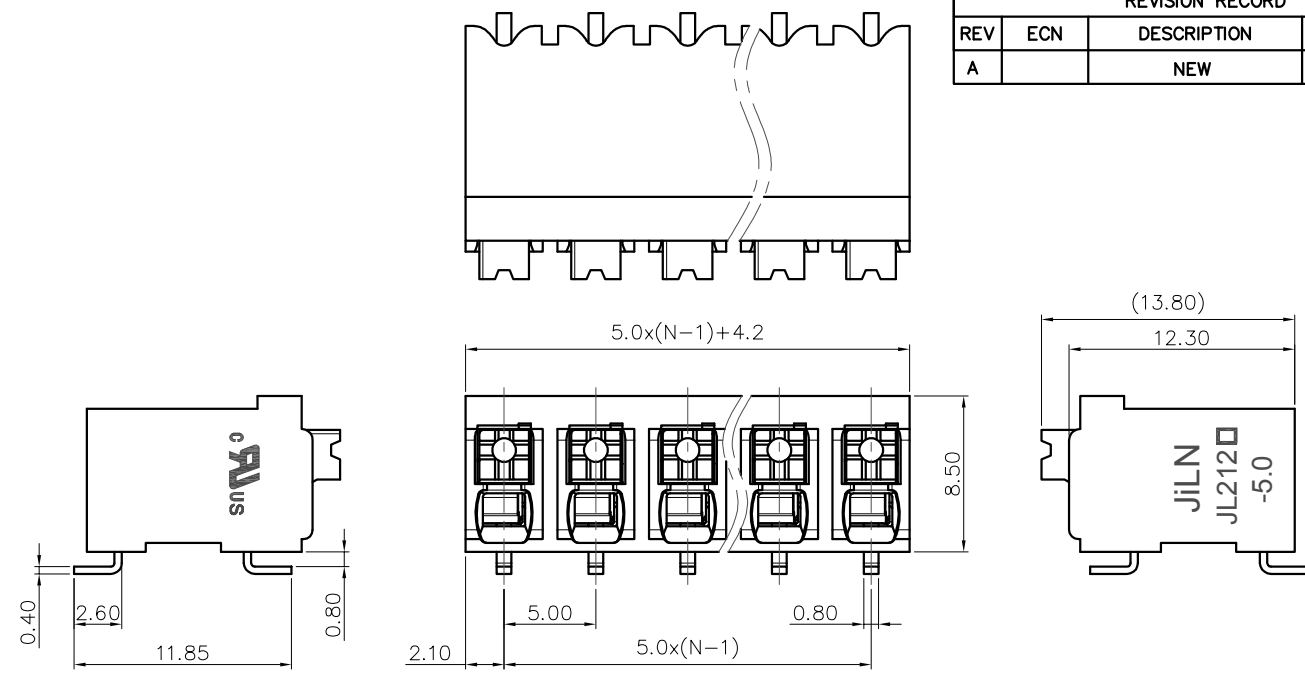

2. Wire range : 0.2~1.5mm<sup>2</sup>

NOTES2:  
 1. Dimension shall be interpreted per ASME Y14.5-2009  
 2. Pitch : 5.00mm, Poles : N=02~24P  
 3. Stripping length : 8~9mm  
 4. Operating temperature: -40°C~+130°C  
 5. Undimensioned tolerances:

Pitch range in mm			Nominal dimension range in mm							
To	Over		To	Over	To	Over	To	Over	0.1/10	
6	10	24	30	60	100	150	150	150	<	
±0.15	±0.20	±0.30	±0.30	±0.50	±0.70	±1.00	±1.30	±2'		

6. RoHS Compliance

## Ordering Information

**JL212R-SMT-500 XX B P 1**

Pitch 500=5.0PH  
 No. of pins 2P~24P  
 Housing Color  
 B=Black  
 G=Green  
 U=Blue  
 R=Red  
 W=White  
 Y=Yellow  
 □=Orange  
 E=Grey  
 Packing  
 0=Pe bag  
 T=Tube  
 A=Tray

REVISION RECORD				
REV	ECN	DESCRIPTION	DRFT	DATE
A		NEW		22.5.30

DRAW	SHUANGPING ZHENG	SCALE	FIT	<b>JiLN</b> ® 东莞市锦凌电子有限公司 DONGGUAN JINLING ELECTRONIC CO.,LTD	
CHECK	LICHAD LIU	UNIT	mm		
APPROVE	YONGLIANG GAO	SIZE	A4	PART NO.	JL212R-SMT-500XXBP1
		SHEET	1/1	TITLE:	JL212R-SMT-THR-5.0-XXP 弹簧式/卧贴/黑色/管装
		PROJ.			