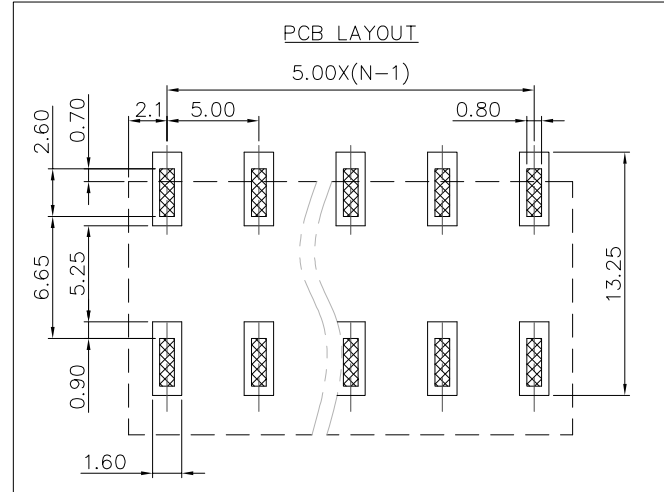

NOTES1:
UL Standard
1. Rated voltage/current : 300V / 12A
2. Withstanding voltage : AC1600V/1Min.
3. Wire range : 28~14AWG

IEC Standard

1. Pollution degree	2	2	3
Overvoltage category	II	III	III
Rate impulse voltage(KV)	4KV	4KV	4KV
Rate voltage(V)	500V	320V	250V
Rate current(A)	17.5A		

2. Wire range : 0.2~1.5mm²

NOTES2:
1. Dimension shall be interpreted per ASME Y14.5-2009
2. Pitch : 5.00mm, Poles : N=02~24P
3. Stripping length : 8~9mm
4. Operating temperature: -40°C~+130°C
5. Undimensioned tolerances:

Pitch range in mm			Nominal dimension range in mm							
To	Over		To	Over	To	Over	To	Over	0.1/10	
6	10	24	30	60	100	150	150	150	<	
±0.15	±0.20	±0.30	±0.30	±0.50	±0.70	±1.00	±1.30	±2'		

6. RoHS Compliance

Ordering Information

JL212R-SMT-500 XX B P 1

Pitch 500=5.0PH
No. of pins 2P~24P
Housing Color
B=Black
G=Green
U=Blue
R=Red
W=White
Y=Yellow
□=Orange
E=Grey
Packing
0=Pe bag
T=Tube
A=Tray

REVISION RECORD				
REV	ECN	DESCRIPTION	DRFT	DATE
A		NEW		22.5.30

DRAW	SHUANGPING ZHENG	SCALE	FIT	JiLN® 东莞市锦凌电子有限公司 DONGGUAN JINLING ELECTRONIC CO.,LTD	
CHECK	LICHAD LIU	UNIT	mm		
APPROVE	YONGLIANG GAO	SIZE	A4	PART NO.	JL212R-SMT-500XXBP1
		SHEET	1/1	TITLE:	JL212R-SMT-THR-5.0-XXP 弹簧式/卧贴/黑色/管装
		PROJ.