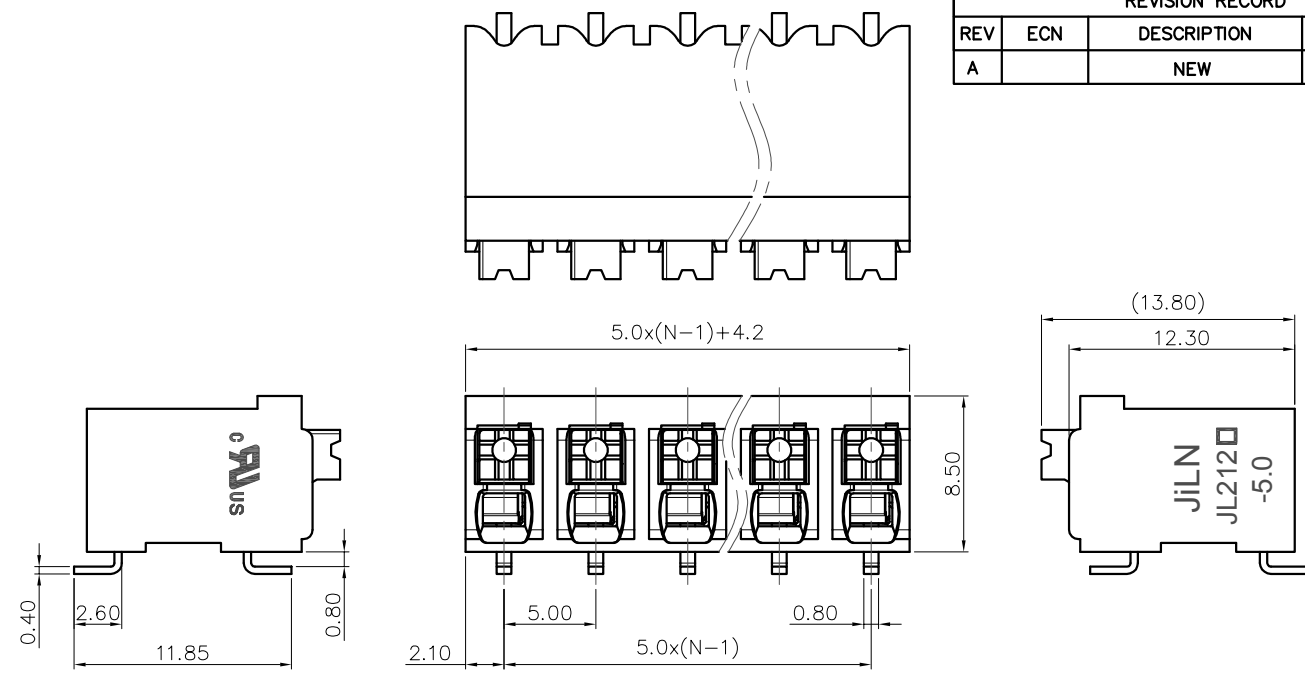

2. Wire range : 0.2~1.5mm²

NOTES2:
 1. Dimension shall be interpreted per ASME Y14.5-2009
 2. Pitch : 5.00mm, Poles : N=02~24P
 3. Stripping length : 8~9mm
 4. Operating temperature: -40°C~+130°C
 5. Undimensioned tolerances:

Pitch range in mm			Nominal dimension range in mm							
To	Over	To	To	Over	Over	Over	Over	0.1/10		
6	10	24	30	30	60	100	150			
±0.15	±0.20	±0.30	±0.30	±0.50	±0.70	±1.00	±1.30	±2'		

6. RoHS Compliance

Ordering Information

JL212R-SMT-500 XX B P 1

Pitch 500=5.0PH
 No. of pins 2P~24P
 Housing Color
 B=Black
 G=Green
 U=Blue
 R=Red
 W=White
 Y=Yellow
 □=Orange
 E=Grey
 Packing
 0=Pe bag
 T=Tube
 A=Tray

REVISION RECORD				
REV	ECN	DESCRIPTION	DRFT	DATE
A		NEW		22.5.30

DRAW	SHUANGPING ZHENG	SCALE	FIT	东莞市锦凌电子有限公司 DONGGUAN JINLING ELECTRONIC CO.,LTD	
CHECK	LICHAD LIU	UNIT	mm		
APPROVE	YONGLIANG GAO	SIZE	A4	PART NO.	JL212R-SMT-500XXBP1
		SHEET	1/1	TITLE:	JL212R-SMT-THR-5.0-XXP 弹簧式/卧贴/黑色/管装
		PROJ.			