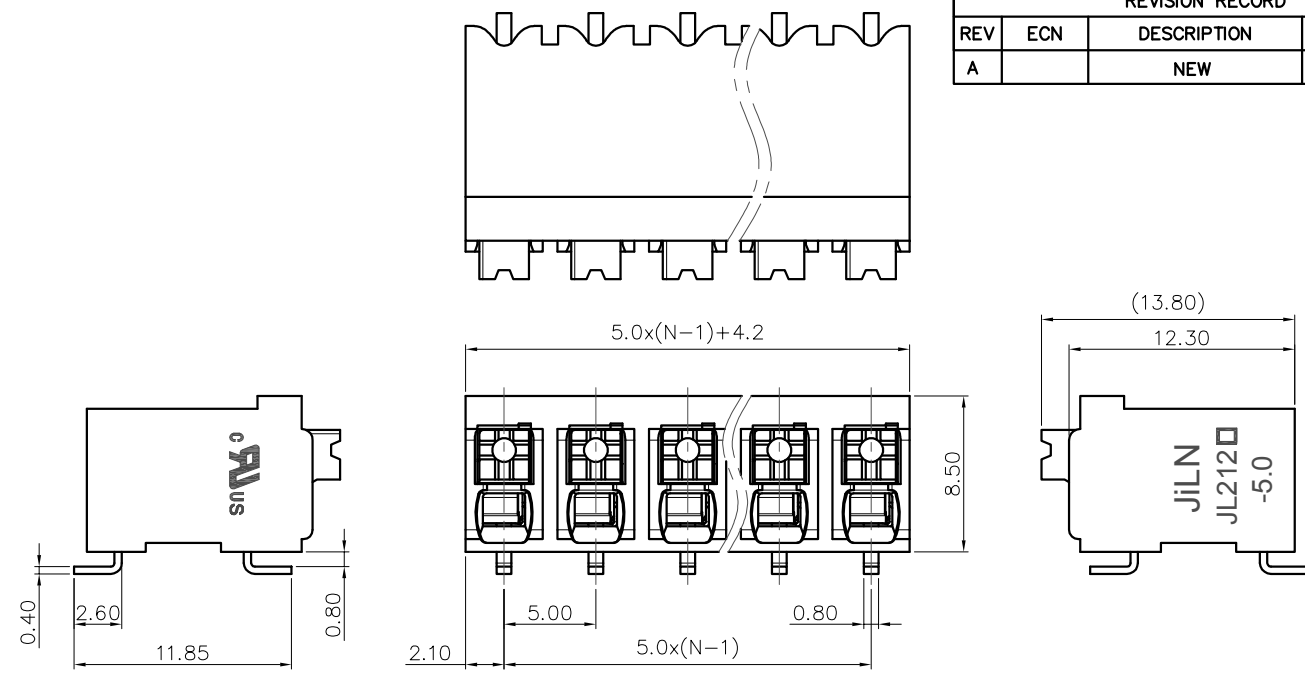

2. Wire range : 0.2~1.5mm²

NOTES2:
 1. Dimension shall be interpreted per ASME Y14.5-2009
 2. Pitch : 5.00mm, Poles : N=02~24P
 3. Stripping length : 8~9mm
 4. Operating temperature: -40°C~+130°C
 5. Undimensioned tolerances:

Pitch range in mm			Nominal dimension range in mm							
To	Over	To	To	Over	Over	Over	Over	0.1/10		
6	10	24	30	30	60	100	150			
±0.15	±0.20	±0.30	±0.30	±0.50	±0.70	±1.00	±1.30	±2'		

6. RoHS Compliance

Ordering Information

JL212R-SMT-500 XX B P 1

Pitch 500=5.0PH
 No. of pins 2P~24P
 Housing Color
 B=Black
 G=Green
 U=Blue
 R=Red
 W=White
 Y=Yellow
 □=Orange
 E=Grey
 Packing
 0=Pe bag
 T=Tube
 A=Tray

REVISION RECORD				
REV	ECN	DESCRIPTION	DRFT	DATE
A		NEW		22.5.30