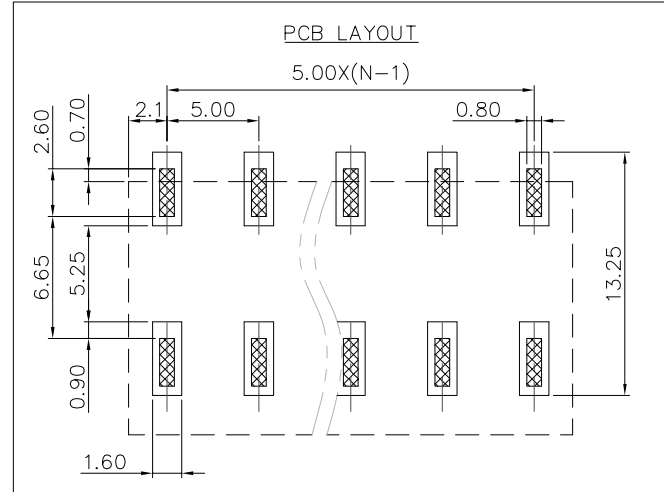

2. Wire range : 0.2~1.5mm²

NOTES2:
 1. Dimension shall be interpreted per ASME Y14.5-2009
 2. Pitch : 5.00mm, Poles : N=02~24P
 3. Stripping length : 8~9mm
 4. Operating temperature: -40°C~+130°C
 5. Undimensioned tolerances:

Pitch range in mm			Nominal dimension range in mm							
To	Over	To	To	Over	Over	Over	Over	0.1/10		
6	10	24	30	30	60	100	150			
±0.15	±0.20	±0.30	±0.30	±0.50	±0.70	±1.00	±1.30	±2'		

6. RoHS Compliance

Ordering Information

JL212R-SMT-500 XX B P 1

Pitch 500=5.0PH
 No. of pins 2P~24P
 Housing Color
 B=Black
 G=Green
 U=Blue
 R=Red
 W=White
 Y=Yellow
 □=Orange
 E=Grey
 Packing
 0=Pe bag
 T=Tube
 A=Tray

REVISION RECORD				
REV	ECN	DESCRIPTION	DRFT	DATE
A		NEW		22.5.30