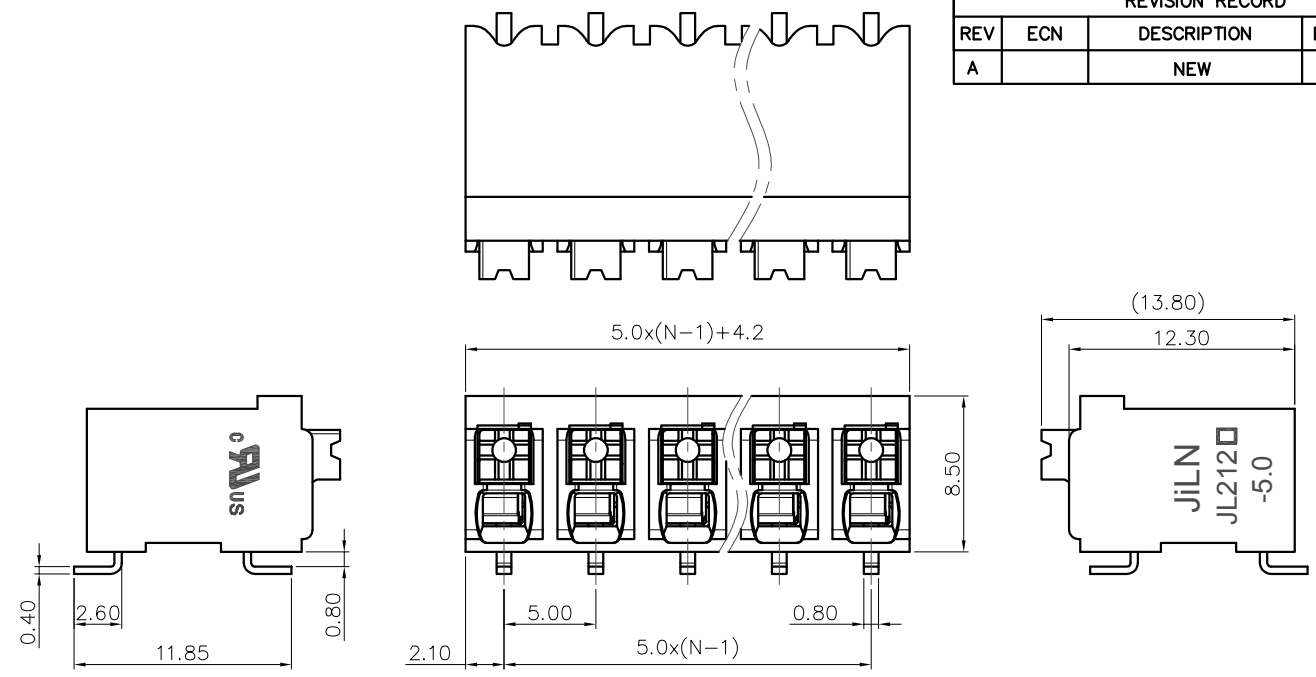

1.

Pollution degree	2	2	3
Overvoltage category	II	III	III
Rate impulse voltage(KV)	4KV	4KV	4KV
Rate voltage(V)	500V	320V	250V
Rate current(A)	17.5A		

2. Wire range : 0.2~1.5mm²

NOTES2:
 1. Dimension shall be interpreted per ASME Y14.5-2009
 2. Pitch : 5.00mm, Poles : N=02~24P
 3. Stripping length : 8~9mm
 4. Operating temperature: -40°C~+130°C
 5. Undimensioned tolerances:

Pitch range in mm			Nominal dimension range in mm								
To	Over	To	To	Over	Over	Over	Over	0.1/10			
6	10	24	30	30	60	100	150				
±0.15	±0.20	±0.30	±0.30	±0.50	±0.70	±1.00	±1.30	±2'			

6. RoHS Compliance

Ordering Information

JL212R-SMT-500 XX B P 1

Pitch 500=5.0PH
 No. of pins 2P~24P
 Housing Color
 B=Black
 G=Green
 U=Blue
 R=Red
 W=White
 Y=Yellow
 □=Orange
 E=Grey
 Packing
 0=Pe bag
 T=Tube
 A=Tray

DRAW	SHUANGPING ZHENG	SCALE	FIT	JiLN ® 东莞市锦凌电子有限公司 DONGGUAN JINLING ELECTRONIC CO.,LTD	
CHECK	LICHAD LIU	UNIT	mm		
APPROVE	YONGLIANG GAO	SIZE	A4	PART NO.	JL212R-SMT-500XXBP1
		SHEET	1/1	TITLE:	JL212R-SMT-THR-5.0-XXP 弹簧式/卧贴/黑色/管装
		PROJ.			