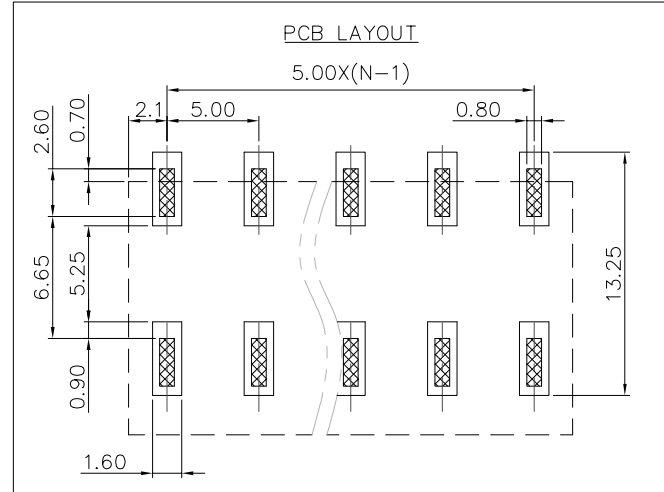

1.

Pollution degree	2	2	3
Overvoltage category	II	III	III
Rate impulse voltage(KV)	4KV	4KV	4KV
Rate voltage(V)	500V	320V	250V
Rate current(A)	17.5A		

2. Wire range : 0.2~1.5mm²

NOTES2:
 1. Dimension shall be interpreted per ASME Y14.5-2009
 2. Pitch : 5.00mm, Poles : N=02~24P
 3. Stripping length : 8~9mm
 4. Operating temperature: -40°C~+130°C
 5. Undimensioned tolerances:

Pitch range in mm			Nominal dimension range in mm								
To	Over	To	To	Over	Over	Over	Over	0.1/10			
6	10	24	30	30	60	100	150				
±0.15	±0.20	±0.30	±0.30	±0.50	±0.70	±1.00	±1.30	±2'			

6. RoHS Compliance

Ordering Information

JL212R-SMT-500 XX B P 1

Pitch 500=5.0PH
 No. of pins 2P~24P
 Housing Color
 B=Black
 G=Green
 U=Blue
 R=Red
 W=White
 Y=Yellow
 □=Orange
 E=Grey
 Packing
 0=Pe bag
 T=Tube
 A=Tray

DRAW	SHUANGPING ZHENG	SCALE	FIT	JiLN ® 东莞市锦凌电子有限公司 DONGGUAN JINLING ELECTRONIC CO.,LTD	
CHECK	LICHAD LIU	UNIT	mm		
APPROVE	YONGLIANG GAO	SIZE	A4	PART NO.	JL212R-SMT-500XXBP1
		SHEET	1/1	TITLE:	JL212R-SMT-THR-5.0-XXP 弹簧式/卧贴/黑色/管装
		PROJ.			