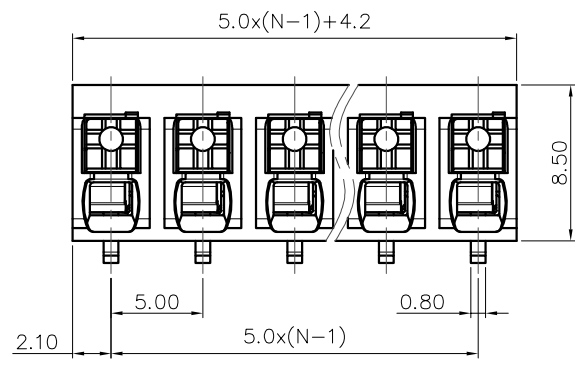

1.

Pollution degree	2	2	3
Overvoltage category	II	III	III
Rate impulse voltage(KV)	4KV	4KV	4KV
Rate voltage(V)	500V	320V	250V
Rate current(A)	17.5A		

NOTES2:
 1. Dimension shall be interpreted per ASME Y14.5-2009
 2. Pitch : 5.00mm, Poles : N=02~24P
 3. Stripping length : 8~9mm
 4. Operating temperature: -40°C~+130°C
 5. Undimensioned tolerances:

Pitch range in mm			Nominal dimension range in mm							
To	Over	To	To	Over	To	Over	To	Over	0.1/10	
6	6	10	30	30	60	100	150	150	<	
±0.15	±0.20	±0.30	±0.30	±0.50	±0.70	±1.00	±1.30	±1.30	±2'	

Ordering Information

JL212R-SMT-500 XX B P 1

Pitch 500=5.0PH
 No.of pins 2P~24P
 Housing Color B=Black, G=Green, U=Blue, R=Red, W=White, Y=Yellow, □=Orange, E=Grey
 Packing 0=Pe bag, T=Tube, A=Tray

DRAW	SHUANGPING ZHENG	SCALE	FIT	JiLN ® 东莞市锦凌电子有限公司 DONGGUAN JINLING ELECTRONIC CO.,LTD	
CHECK	LICHAD LIU	UNIT	mm		
APPROVE	YONGLIANG GAO	SIZE	A4	PART NO.	JL212R-SMT-500XXBP1
		SHEET	1/1	TITLE:	JL212R-SMT-THR-5.0-XXP 弹簧式/卧贴/黑色/管装
		PROJ.			