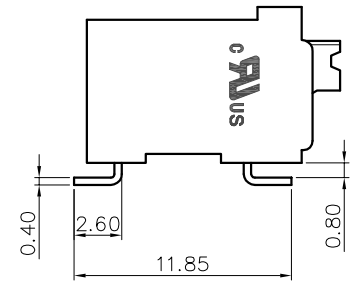

REVISION RECORD				
REV	ECN	DESCRIPTION	DRFT	DATE
A		NEW		22.5.30

NOTES1:
 UL Standard
 1. Rated voltage/current : 300V / 12A
 2. Withstanding voltage : AC1600V/1Min.
 3. Wire range : 28~14AWG

IEC Standard

1.

Pollution degree	2	2	3
Overvoltage category	II	III	III
Rate impulse voltage(KV)	4KV	4KV	4KV
Rate voltage(V)	500V	320V	250V
Rate current(A)	17.5A		

NOTES2:
 1. Dimension shall be interpreted per ASME Y14.5-2009
 2. Pitch : 5.00mm, Poles : N=02~24P
 3. Stripping length : 8~9mm
 4. Operating temperature: -40°C~+130°C
 5. Undimensioned tolerances:

Pitch range in mm			Nominal dimension range in mm							
To	Over	To	To	Over	To	Over	To	Over	0.1/10	
6	6	10	30	30	60	100	150	150	<	
±0.15	±0.20	±0.30	±0.30	±0.50	±0.70	±1.00	±1.30	±1.30	±2'	

Ordering Information

JL212R-SMT-500 XX B P 1

Pitch 500=5.0PH
 No.of pins 2P~24P
 Housing Color B=Black, G=Green, U=Blue, R=Red, W=White, Y=Yellow, □=Orange, E=Grey
 Packing 0=Pe bag, T=Tube, A=Tray

DRAW	SHUANGPING ZHENG	SCALE	FIT	JiLN ® 东莞市锦凌电子有限公司 DONGGUAN JINLING ELECTRONIC CO.,LTD	
CHECK	LICHAD LIU	UNIT	mm		
APPROVE	YONGLIANG GAO	SIZE	A4	PART NO.	JL212R-SMT-500XXBP1
		SHEET	1/1	TITLE:	JL212R-SMT-THR-5.0-XXP 弹簧式/卧贴/黑色/管装
		PROJ.			