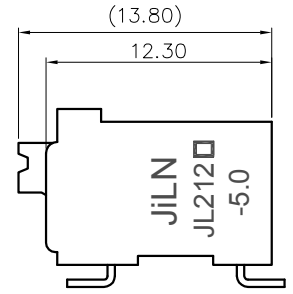

REVISION RECORD				
REV	ECN	DESCRIPTION	DRFT	DATE
A		NEW		22.5.30

NOTES1:
 UL Standard
 1. Rated voltage/current : 300V / 12A
 2. Withstanding voltage : AC1600V/1Min.
 3. Wire range : 28~14AWG

IEC Standard

1.

Pollution degree	2	2	3
Overvoltage category	II	III	III
Rate impulse voltage(KV)	4KV	4KV	4KV
Rate voltage(V)	500V	320V	250V
Rate current(A)	17.5A		

NOTES2:
 1. Dimension shall be interpreted per ASME Y14.5-2009
 2. Pitch : 5.00mm, Poles : N=02~24P
 3. Stripping length : 8~9mm
 4. Operating temperature: -40°C~+130°C
 5. Undimensioned tolerances:

Pitch range in mm			Nominal dimension range in mm							
To	Over	To	To	Over	To	Over	To	Over	0.1/10	
6	6	10	30	30	60	100	150	150	<	
±0.15	±0.20	±0.30	±0.30	±0.50	±0.70	±1.00	±1.30	±1.30	±2'	

Ordering Information

JL212R-SMT-500 XX B P 1

Pitch 500=5.0PH
 No.of pins 2P~24P
 Housing Color B=Black, G=Green, U=Blue, R=Red, W=White, Y=Yellow, □=Orange, E=Grey
 Packing 0=Pe bag, T=Tube, A=Tray

DRAW	SHUANGPING ZHENG	SCALE	FIT	JiLN ® 东莞市锦凌电子有限公司 DONGGUAN JINLING ELECTRONIC CO.,LTD	
CHECK	LICHAD LIU	UNIT	mm		
APPROVE	YONGLIANG GAO	SIZE	A4	PART NO.	JL212R-SMT-500XXBP1
		SHEET	1/1	TITLE:	JL212R-SMT-THR-5.0-XXP 弹簧式/卧贴/黑色/管装
		PROJ.			