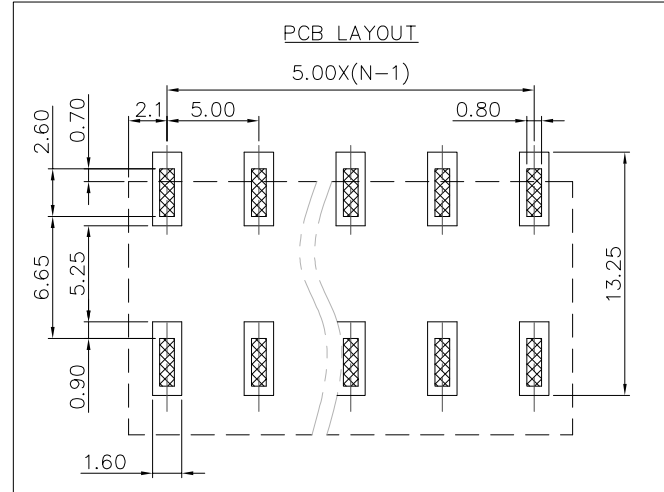

1.

Pollution degree	2	2	3
Overvoltage category	II	III	III
Rate impulse voltage(KV)	4KV	4KV	4KV
Rate voltage(V)	500V	320V	250V
Rate current(A)	17.5A		

NOTES2:
 1. Dimension shall be interpreted per ASME Y14.5-2009
 2. Pitch : 5.00mm, Poles : N=02~24P
 3. Stripping length : 8~9mm
 4. Operating temperature: -40°C~+130°C
 5. Undimensioned tolerances:

Pitch range in mm			Nominal dimension range in mm							
To	Over	To	To	Over	To	Over	To	Over	0.1/10	
6	6	10	30	30	60	100	150	150	<	
±0.15	±0.20	±0.30	±0.30	±0.50	±0.70	±1.00	±1.30	±1.30	±2'	

Ordering Information

JL212R-SMT-500 XX B P 1

Pitch 500=5.0PH
 No.of pins 2P~24P
 Housing Color B=Black, G=Green, U=Blue, R=Red, W=White, Y=Yellow, □=Orange, E=Grey
 Packing 0=Pe bag, T=Tube, A=Tray

DRAW	SHUANGPING ZHENG	SCALE	FIT	JiLN ® 东莞市锦凌电子有限公司 DONGGUAN JINLING ELECTRONIC CO.,LTD	
CHECK	LICHAD LIU	UNIT	mm		
APPROVE	YONGLIANG GAO	SIZE	A4	PART NO.	JL212R-SMT-500XXBP1
		SHEET	1/1	TITLE:	JL212R-SMT-THR-5.0-XXP 弹簧式/卧贴/黑色/管装
		PROJ.			