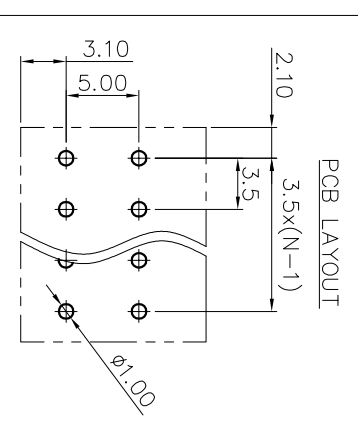

2. Wire range : 0.2~1.5mm²

NOTES2:

- 1. Dimension shall be interpreted per ASME Y14.5-2009
- 2. Pitch : 3.50mm, Poles : N=02~24P
- 3. Stripping length : 10mm
- 4. Operating temperature: -40°C~+130°C
- 5. Undimensioned tolerances:

Pitch range in mm	Nominal dimension		range	
	Over	In	Over	Over
6	10	30	60	100
TO	TO	TO	TO	150
10	24	30	60	100
TO	TO	TO	100	150
6	10	24	30	60
TO	TO	TO	60	100
10	24	30	60	100
TO	TO	TO	100	150

6. RoHS Compliance

Ordering Information

JL212S- 350 XX B 0 1

REVISION RECORD				
REV	ECN	DESCRIPTION	DRFT	DATE
A		NEW		21.12.8

DRAW	SHUANGPING ZHENG	SCALE	FIT	
CHECK	LICHAN LIU	UNIT	mm	
APPROVE	YONGLIANG GAO	SIZE	A4	
		SHEET	1/1	
		PRD		
PART NO.		TITLE:		
JL212S-350XXB01		JL212S-THR-3.5-XXP 弹簧式/黑色		