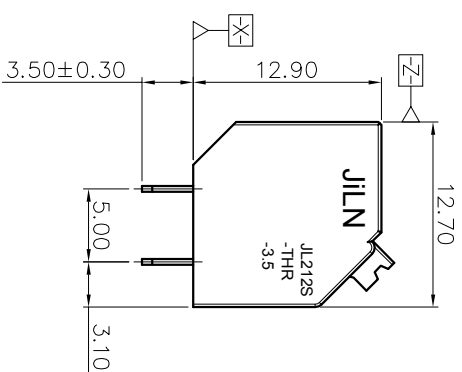

2. Wire range : 0.2~1.5mm²

NOTES2:

- 1. Dimension shall be interpreted per ASME Y14.5-2009
- 2. Pitch : 3.50mm, Poles : N=02~24P
- 3. Stripping length : 10mm
- 4. Operating temperature: -40°C~+130°C
- 5. Undimensioned tolerances:

Pitch range in mm	Nominal dimension		range	
	Over	In	Over	Over
6	10	30	60	100
TO	TO	TO	TO	150
10	24	30	60	100
TO	TO	TO	100	150
6	10	24	30	60
TO	TO	TO	60	100
10	24	30	60	100
TO	TO	TO	100	150

6. RoHS Compliance

Ordering Information

JL212S- 350 XX B 0 1

REVISION RECORD				
REV	ECN	DESCRIPTION	DRFT	DATE
A		NEW		21.12.8

DRAW	SHUANGPING ZHENG	SCALE	FIT	
CHECK	LICHAN LIU	UNIT	mm	
APPROVE	YONGLIANG GAO	SIZE	A4	
		SHEET	1/1	
		PRD		
PART NO.		TITLE:		
JL212S-350XXB01		JL212S-THR-3.5-XXP 弹簧式/黑色		