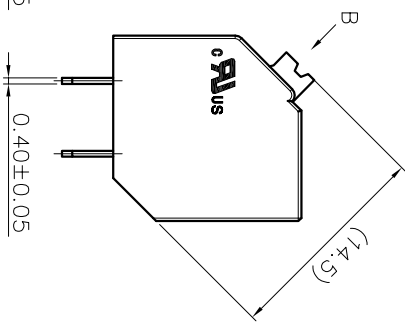

2. Wire range : 0.2~1.5mm²

NOTES2:

- 1. Dimension shall be interpreted per ASME Y14.5-2009
- 2. Pitch : 3.50mm, Poles : N=02~24P
- 3. Stripping length : 10mm
- 4. Operating temperature: -40°C~+130°C
- 5. Undimensioned tolerances:

Pitch range in mm	Nominal dimension		range	
	Over	In	Over	Over
6	10	30	60	100
TO	TO	TO	TO	150
10	24	30	60	100
TO	TO	TO	100	150
6	10	24	30	60
TO	TO	TO	60	100
10	24	30	60	100
TO	TO	TO	100	150

6. RoHS Compliance

Ordering Information

JL212S- 350 XX B 0 1

REVISION RECORD				
REV	ECN	DESCRIPTION	DRFT	DATE
A		NEW		21.12.8

DRAW	SHUANGPING ZHENG	SCALE	FIT	
CHECK	LICHAN LIU	UNIT	mm	
APPROVE	YONGLIANG GAO	SIZE	A4	
		SHEET	1/1	
		PRD		
PART NO.		TITLE:		
JL212S-350XXB01		JL212S-THR-3.5-XXP 弹簧式/黑色		