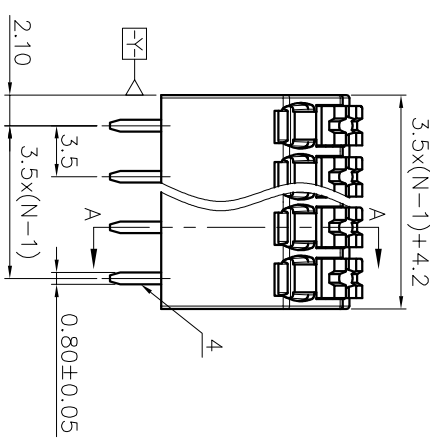

2. Wire range : 0.2~1.5mm²

NOTES2:

- 1. Dimension shall be interpreted per ASME Y14.5-2009
- 2. Pitch : 3.50mm, Poles : N=02~24P
- 3. Stripping length : 10mm
- 4. Operating temperature: -40°C~+130°C
- 5. Undimensioned tolerances:

Pitch range in mm	Nominal dimension		range	
	Over	In	Over	Over
6	10	30	60	100
TO	TO	TO	TO	150
10	24	30	60	100
TO	TO	TO	100	150
6	10	24	30	60
TO	TO	TO	60	100
10	24	30	60	100
TO	TO	TO	100	150

6. RoHS Compliance

Ordering Information

JL212S- 350 XX B 0 1

REVISION RECORD				
REV	ECN	DESCRIPTION	DRFT	DATE
A		NEW		21.12.8

DRAW	SHUANGPING ZHENG	SCALE	FIT	
CHECK	LICHAN LIU	UNIT	mm	
APPROVE	YONGLIANG GAO	SIZE	A4	
		SHEET	1/1	
		PRD		
PART NO.		TITLE:		
JL212S-350XXB01		JL212S-THR-3.5-XXP 弹簧式/黑色		