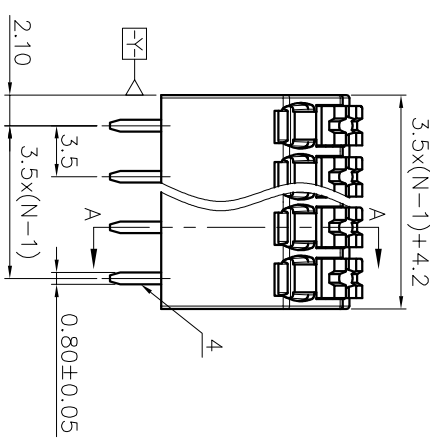

- 2. Wire range : 0.2~1.5mm<sup>2</sup>

NOTES2:

- 1. Dimension shall be interpreted per ASME Y14.5-2009
- 2. Pitch : 3.50mm, Poles : N=02~24P
- 3. Stripping length : 10mm
- 4. Operating temperature: -40°C~+130°C
- 5. Undimensioned tolerances:

Pitch range in mm	Nominal dimension		range	
	Over	In	Over	Over
6	10	30	60	100
TO	TO	TO	TO	150
10	24	30	60	100
TO	TO	TO	100	150
6	10	24	30	60
TO	TO	TO	60	100
10	24	30	60	100
TO	TO	TO	100	150

- 6. RoHS Compliance

Ordering Information

JL212S- 350 XX B 0 1

REVISION RECORD				
REV	ECN	DESCRIPTION	DRFT	DATE
A		NEW		21.12.8

DRAW	SHUANGPING ZHENG	SCALE	FIT	
CHECK	LICHAN LIU	UNIT	mm	
APPROVE	YONGLIANG GAO	SIZE	A4	
		SHEET	1/1	
		PRD		
PART NO.	JL212S-350XXB01	TITLE:	JL212S-THR-3.5-XXP 弹簧式/黑色	