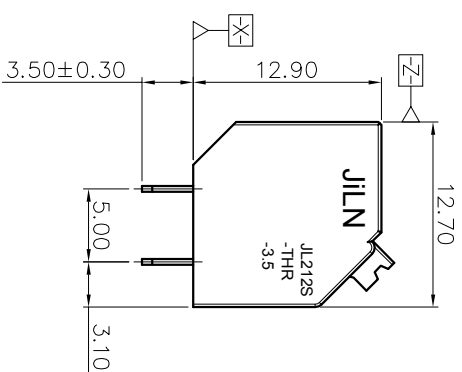

- 2. Wire range : 0.2~1.5mm<sup>2</sup>

NOTES2:

- 1. Dimension shall be interpreted per ASME Y14.5-2009
- 2. Pitch : 3.50mm, Poles : N=02~24P
- 3. Stripping length : 10mm
- 4. Operating temperature: -40°C~+130°C
- 5. Undimensioned tolerances:

Pitch range in mm	Nominal dimension		range	
	Over	In	Over	Over
6	10	30	60	100
TO	TO	TO	TO	150
10	24	30	60	100
TO	TO	TO	100	150
6	10	24	30	60
TO	TO	TO	60	100
10	24	30	60	100
TO	TO	TO	100	150

- 6. RoHS Compliance

Ordering Information

JL212S- 350 XX B 0 1

REVISION RECORD				
REV	ECN	DESCRIPTION	DRFT	DATE
A		NEW		21.12.8

DRAW	SHUANGPING ZHENG	SCALE	FIT	
CHECK	LICHAN LIU	UNIT	mm	
APPROVE	YONGLIANG GAO	SIZE	A4	
		SHEET	1/1	
		PRD		
PART NO.	JL212S-350XXB01	TITLE:	JL212S-THR-3.5-XXP 弹簧式/黑色	