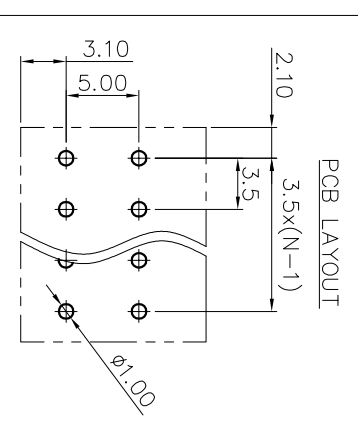

- 2. Wire range : 0.2~1.5mm<sup>2</sup>

NOTES2:

- 1. Dimension shall be interpreted per ASME Y14.5-2009
- 2. Pitch : 3.50mm, Poles : N=02~24P
- 3. Stripping length : 10mm
- 4. Operating temperature: -40°C~+130°C
- 5. Undimensioned tolerances:

Pitch range in mm	Nominal dimension		range	
	Over	In	Over	Over
6	10	30	60	100
TO	TO	TO	TO	150
10	24	30	60	100
TO	TO	TO	100	150
6	10	24	30	60
TO	TO	TO	60	100
10	24	30	60	100
TO	TO	TO	100	150

- 6. RoHS Compliance

Ordering Information

JL212S- 350 XX B 0 1

REVISION RECORD				
REV	ECN	DESCRIPTION	DRFT	DATE
A		NEW		21.12.8

DRAW	SHUANGPING ZHENG	SCALE	FIT	
CHECK	LICHAN LIU	UNIT	mm	
APPROVE	YONGLIANG GAO	SIZE	A4	
		SHEET	1/1	
		PRD		
PART NO.	JL212S-350XXB01	TITLE:	JL212S-THR-3.5-XXP 弹簧式/黑色	