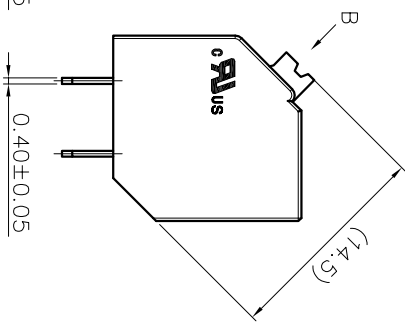

- 2. Wire range : 0.2~1.5mm<sup>2</sup>

NOTES2:

- 1. Dimension shall be interpreted per ASME Y14.5-2009
- 2. Pitch : 3.50mm, Poles : N=02~24P
- 3. Stripping length : 10mm
- 4. Operating temperature: -40°C~+130°C
- 5. Undimensioned tolerances:

Pitch range in mm	Nominal dimension		range	
	Over	In	Over	Over
6	10	30	60	100
TO	TO	TO	TO	150
10	24	30	60	100
TO	TO	TO	100	150
6	10	24	30	60
TO	TO	TO	60	100
10	24	30	60	100
TO	TO	TO	100	150

- 6. RoHS Compliance

Ordering Information

JL212S- 350 XX B 0 1

REVISION RECORD				
REV	ECN	DESCRIPTION	DRFT	DATE
A		NEW		21.12.8

DRAW	SHUANGPING ZHENG	SCALE	FIT	
CHECK	LICHAN LIU	UNIT	mm	
APPROVE	YONGLIANG GAO	SIZE	A4	
		SHEET	1/1	
		PRD		
PART NO.	JL212S-350XXB01	TITLE:	JL212S-THR-3.5-XXP 弹簧式/黑色	