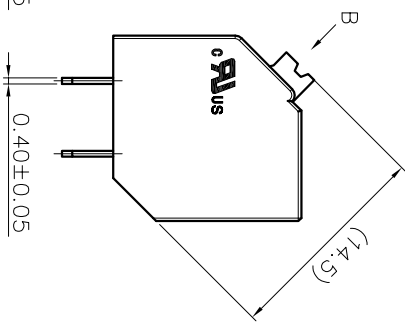

2. Wire range : 0.2~1.5mm²

NOTES2:

- 1. Dimension shall be interpreted per ASME Y14.5-2009
- 2. Pitch : 3.50mm, Poles : N=02~24P
- 3. Stripping length : 10mm
- 4. Operating temperature: -40°C~+130°C
- 5. Undimensioned tolerances:

Pitch range in mm	Nominal dimension		range		-	D
	Over	To	Over	Over		
6	10	TO	30	60	0.1/0	
10	TO	TO	60	100	150	≤
10	24	TO	60	100	150	
±0.15	±0.20	±0.30	±0.30	±0.50	±1.00	±1.30

6. RoHS Compliance

Ordering Information

JL212S- 350 XX B 0 1

REVISION RECORD				
REV	ECN	DESCRIPTION	DRFT	DATE
A		NEW		21.12.8

DRAW	SHUANGPING ZHENG	SCALE	FIT	
CHECK	LICHAN LIU	UNIT	mm	
APPROVE	YONGLIANG GAO	SIZE	A4	
		SHEET	1/1	
		PRD		
PART NO.		TITLE:		
JL212S-350XXB01		JL212S-THR-3.5-XXP 弹簧式/黑色		