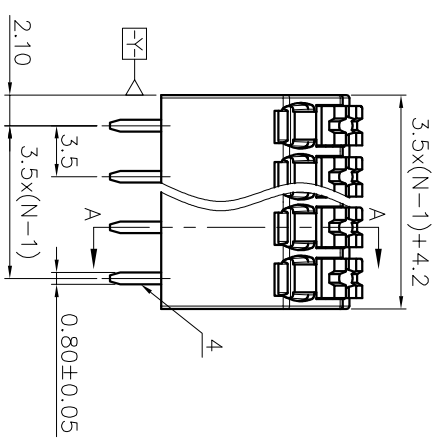

2. Wire range : 0.2~1.5mm²

NOTES2:

- 1. Dimension shall be interpreted per ASME Y14.5-2009
- 2. Pitch : 3.50mm, Poles : N=02~24P
- 3. Stripping length : 10mm
- 4. Operating temperature: -40°C~+130°C
- 5. Undimensioned tolerances:

Pitch range in mm	Nominal dimension		range		-	D
	Over	To	Over	Over		
6	10	TO	30	60	0.1/0	
10	TO	TO	60	100	150	≤
10	24	TO	60	100	150	
±0.15	±0.20	±0.30	±0.30	±0.50	±1.00	±1.30

6. RoHS Compliance

Ordering Information

JL212S- 350 XX B 0 1

REVISION RECORD				
REV	ECN	DESCRIPTION	DRFT	DATE
A		NEW		21.12.8

DRAW	SHUANGPING ZHENG	SCALE	FIT	
CHECK	LICHAN LIU	UNIT	mm	
APPROVE	YONGLIANG GAO	SIZE	A4	
		SHEET	1/1	
		PRD		
PART NO.		TITLE:		
JL212S-350XXB01		JL212S-THR-3.5-XXP 弹簧式/黑色		