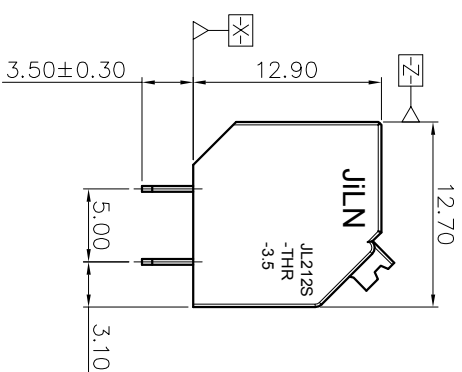

2. Wire range : 0.2~1.5mm²

NOTES2:

- 1. Dimension shall be interpreted per ASME Y14.5-2009
- 2. Pitch : 3.50mm, Poles : N=02~24P
- 3. Stripping length : 10mm
- 4. Operating temperature: -40°C~+130°C
- 5. Undimensioned tolerances:

Pitch range in mm	Nominal dimension		range		-	D
	Over	To	Over	Over		
6	10	TO	30	60	0.1/0	
10	TO	TO	60	100	150	≤
10	24	TO	60	100	150	
±0.15	±0.20	±0.30	±0.30	±0.50	±1.00	±1.30

6. RoHS Compliance

Ordering Information

JL212S- 350 XX B 0 1

REVISION RECORD				
REV	ECN	DESCRIPTION	DRFT	DATE
A		NEW		21.12.8

DRAW	SHUANGPING ZHENG	SCALE	FIT	
CHECK	LICHAN LIU	UNIT	mm	
APPROVE	YONGLIANG GAO	SIZE	A4	
		SHEET	1/1	
		PRD		
PART NO.		TITLE:		
JL212S-350XXB01		JL212S-THR-3.5-XXP 弹簧式/黑色		