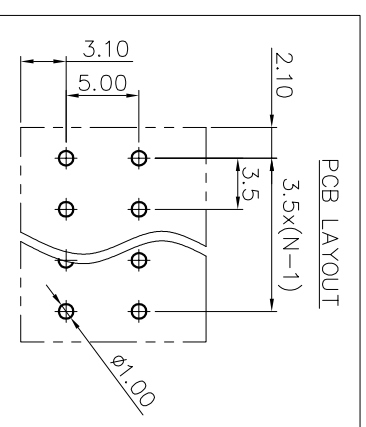

2. Wire range : 0.2~1.5mm²

NOTES2:

- 1. Dimension shall be interpreted per ASME Y14.5-2009
- 2. Pitch : 3.50mm, Poles : N=02~24P
- 3. Stripping length : 10mm
- 4. Operating temperature: -40°C~+130°C
- 5. Undimensioned tolerances:

Pitch range in mm	Nominal dimension		range		-	D
	Over	To	Over	Over		
6	10	TO	30	60	0.1/0	
10	TO	TO	60	100	150	≤
10	24	TO	60	100	150	
±0.15	±0.20	±0.30	±0.30	±0.50	±1.00	±1.30

6. RoHS Compliance

Ordering Information

JL212S- 350 XX B 0 1

REVISION RECORD				
REV	ECN	DESCRIPTION	DRFT	DATE
A		NEW		21.12.8

DRAW	SHUANGPING ZHENG	SCALE	FIT	
CHECK	LICHAN LIU	UNIT	mm	
APPROVE	YONGLIANG GAO	SIZE	A4	
		SHEET	1/1	
		PRD		
PART NO.		TITLE:		
JL212S-350XXB01		JL212S-THR-3.5-XXP 弹簧式/黑色		