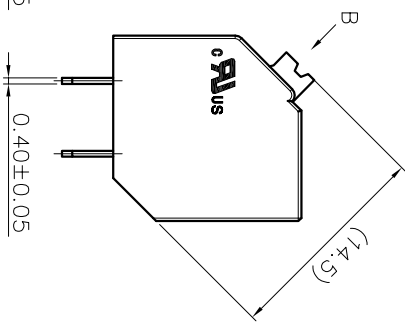

2. Wire range : 0.2~1.5mm<sup>2</sup>

NOTES2:

- 1. Dimension shall be interpreted per ASME Y14.5-2009
- 2. Pitch : 3.50mm, Poles : N=02~24P
- 3. Stripping length : 10mm
- 4. Operating temperature: -40°C~+130°C
- 5. Undimensioned tolerances:

Pitch range in mm	Nominal dimension		range		Tolerance
	Over	TO	Over	Over	
6	10	10	30	60	0.1/0
10	10	24	30	100	≤
6	10	24	60	100	±1.00
6	10	24	60	150	±1.30

6. RoHS Compliance

**Ordering Information**

**JL212S- 350 XX B 0 1**

REVISION RECORD				
REV	ECN	DESCRIPTION	DRFT	DATE
A		NEW		21.12.8

DRAW	SHUANGPING ZHENG	SCALE	FIT	
CHECK	LICHAN LIU	UNIT	mm	
APPROVE	YONGLIANG GAO	SIZE	A4	
		SHEET	1/1	
		PRD		
PART NO.		TITLE:		
JL212S-350XXB01		JL212S-THR-3.5-XXP 弹簧式/黑色		