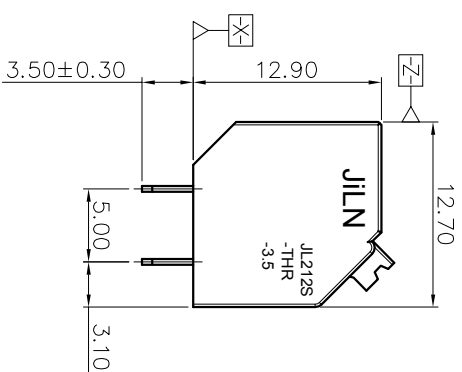

2. Wire range : 0.2~1.5mm<sup>2</sup>

NOTES2:

- 1. Dimension shall be interpreted per ASME Y14.5-2009
- 2. Pitch : 3.50mm, Poles : N=02~24P
- 3. Stripping length : 10mm
- 4. Operating temperature: -40°C~+130°C
- 5. Undimensioned tolerances:

Pitch range in mm	Nominal dimension		range		Tolerance
	Over	TO	Over	Over	
6	10	10	30	60	0.1/0
10	10	24	30	100	≤
6	10	24	60	100	±1.00
6	10	24	60	150	±1.30

6. RoHS Compliance

**Ordering Information**

**JL212S- 350 XX B 0 1**

REVISION RECORD				
REV	ECN	DESCRIPTION	DRFT	DATE
A		NEW		21.12.8

DRAW	SHUANGPING ZHENG	SCALE	FIT	
CHECK	LICHAN LIU	UNIT	mm	
APPROVE	YONGLIANG GAO	SIZE	A4	
		SHEET	1/1	
		PRD		
PART NO.		TITLE:		
JL212S-350XXB01		JL212S-THR-3.5-XXP 弹簧式/黑色		