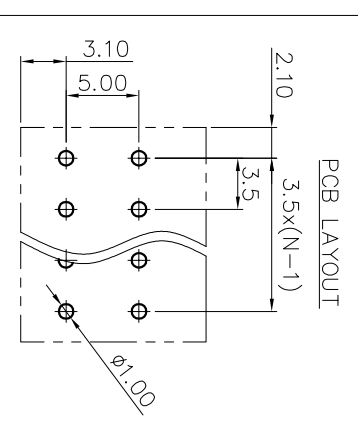

2. Wire range : 0.2~1.5mm<sup>2</sup>

NOTES2:

- 1. Dimension shall be interpreted per ASME Y14.5-2009
- 2. Pitch : 3.50mm, Poles : N=02~24P
- 3. Stripping length : 10mm
- 4. Operating temperature: -40°C~+130°C
- 5. Undimensioned tolerances:

Pitch range in mm	Nominal dimension		range		Tolerance
	Over	TO	Over	Over	
6	10	10	30	60	0.1/0
10	10	24	30	100	≤
6	10	24	60	100	±1.00
6	10	24	60	150	±1.30

6. RoHS Compliance

**Ordering Information**

**JL212S- 350 XX B 0 1**

REVISION RECORD				
REV	ECN	DESCRIPTION	DRFT	DATE
A		NEW		21.12.8

DRAW	SHUANGPING ZHENG	SCALE	FIT	
CHECK	LICHAN LIU	UNIT	mm	
APPROVE	YONGLIANG GAO	SIZE	A4	
		SHEET	1/1	
		PRD		
PART NO.		TITLE:		
JL212S-350XXB01		JL212S-THR-3.5-XXP 弹簧式/黑色		