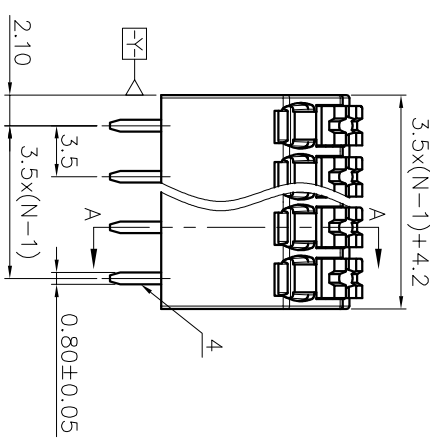

2. Wire range : 0.2~1.5mm<sup>2</sup>

NOTES2:

- 1. Dimension shall be interpreted per ASME Y14.5-2009
- 2. Pitch : 3.50mm, Poles : N=02~24P
- 3. Stripping length : 10mm
- 4. Operating temperature: -40°C~+130°C
- 5. Undimensioned tolerances:

Pitch range in mm	Nominal dimension		range		Tolerance
	Over	TO	Over	Over	
6	10	10	30	60	0.1/0
10	10	24	30	100	≤
6	10	24	60	100	±1.00
6	10	24	60	150	±1.30

6. RoHS Compliance

**Ordering Information**

**JL212S- 350 XX B 0 1**

REVISION RECORD				
REV	ECN	DESCRIPTION	DRFT	DATE
A		NEW		21.12.8

DRAW	SHUANGPING ZHENG	SCALE	FIT	
CHECK	LICHAN LIU	UNIT	mm	
APPROVE	YONGLIANG GAO	SIZE	A4	
		SHEET	1/1	
		PRD		
PART NO.		TITLE:		
JL212S-350XXB01		JL212S-THR-3.5-XXP 弹簧式/黑色		