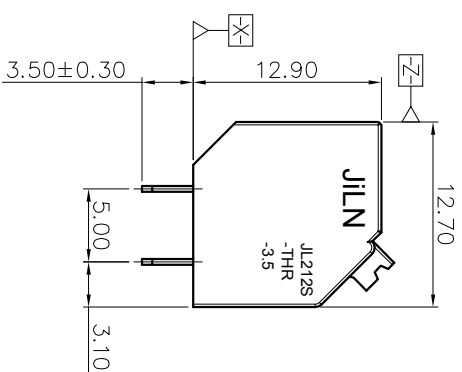

2. Wire range : 0.2~1.5mm²

NOTES2:

- 1. Dimension shall be interpreted per ASME Y14.5-2009
- 2. Pitch : 3.50mm, Poles : N=02~24P
- 3. Stripping length : 10mm
- 4. Operating temperature: -40°C~+130°C
- 5. Undimensioned tolerances:

Pitch range in mm	Nominal dimension		range	
	Over	In	Over	Over
6	10	30	60	100
TO	TO	TO	TO	TO
10	24	30	60	100
TO	TO	TO	TO	TO
6	10	24	30	60
TO	TO	TO	TO	TO
±0.15	±0.20	±0.30	±0.50	±1.00
				±1.30
				±2°

6. RoHS Compliance

Ordering Information

JL212S- 350 XX B 0 1

REVISION RECORD				
REV	ECN	DESCRIPTION	DRFT	DATE
A		NEW		21.12.8

DRAW	SHUANGPING ZHENG	SCALE	FIT	
CHECK	LICHAN LIU	UNIT	mm	
APPROVE	YONGLIANG GAO	SIZE	A4	
		SHEET	1/1	
		PRD		
PART NO.		TITLE:		
JL212S-350XXB01		JL212S-THR-3.5-XXP 弹簧式/黑色		