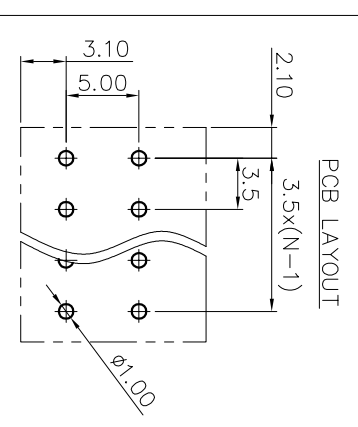

2. Wire range : 0.2~1.5mm²

NOTES2:

- 1. Dimension shall be interpreted per ASME Y14.5-2009
- 2. Pitch : 3.50mm, Poles : N=02~24P
- 3. Stripping length : 10mm
- 4. Operating temperature: -40°C~+130°C
- 5. Undimensioned tolerances:

Pitch range in mm	Nominal dimension		range	
	Over	In	Over	Over
6	10	30	60	100
TO	TO	TO	TO	TO
10	24	30	60	100
TO	TO	TO	TO	TO
6	10	24	30	60
TO	TO	TO	TO	TO
±0.15	±0.20	±0.30	±0.50	±1.00
				±1.30
				±2°

6. RoHS Compliance

Ordering Information

JL212S- 350 XX B 0 1

REVISION RECORD				
REV	ECN	DESCRIPTION	DRFT	DATE
A		NEW		21.12.8

DRAW	SHUANGPING ZHENG	SCALE	FIT	
CHECK	LICHAN LIU	UNIT	mm	
APPROVE	YONGLIANG GAO	SIZE	A4	
		SHEET	1/1	
		PRD		
PART NO.		TITLE:		
JL212S-350XXB01		JL212S-THR-3.5-XXP 弹簧式/黑色		