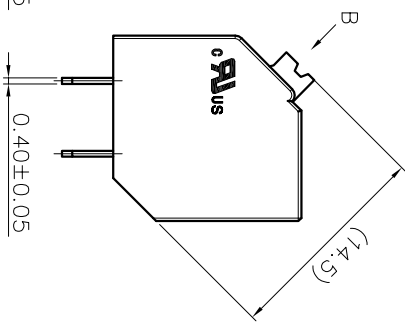

2. Wire range : 0.2~1.5mm²

NOTES2:

- 1. Dimension shall be interpreted per ASME Y14.5-2009
- 2. Pitch : 3.50mm, Poles : N=02~24P
- 3. Stripping length : 10mm
- 4. Operating temperature: -40°C~+130°C
- 5. Undimensioned tolerances:

Pitch range in mm	Nominal dimension		range	
	Over	In	Over	Over
6	10	30	60	100
TO	TO	TO	TO	TO
10	24	30	60	100
TO	TO	TO	TO	TO
6	10	24	30	60
TO	TO	TO	TO	TO
±0.15	±0.20	±0.30	±0.50	±1.00
				±1.30
				±2°

6. RoHS Compliance

Ordering Information

JL212S- 350 XX B 0 1

REVISION RECORD				
REV	ECN	DESCRIPTION	DRFT	DATE
A		NEW		21.12.8

DRAW	SHUANGPING ZHENG	SCALE	FIT	
CHECK	LICHAN LIU	UNIT	mm	
APPROVE	YONGLIANG GAO	SIZE	A4	
		SHEET	1/1	
		PRD		
PART NO.		TITLE:		
JL212S-350XXB01		JL212S-THR-3.5-XXP 弹簧式/黑色		