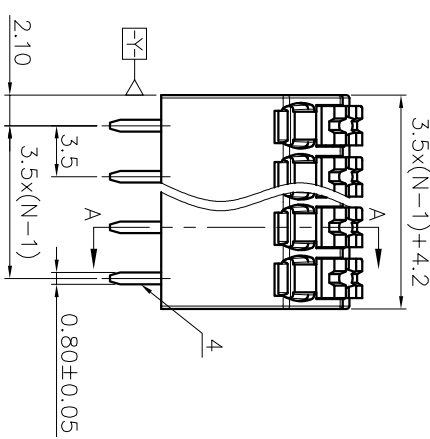

2. Wire range : 0.2~1.5mm²

NOTES2:

- 1. Dimension shall be interpreted per ASME Y14.5-2009
- 2. Pitch : 3.50mm, Poles : N=02~24P
- 3. Stripping length : 10mm
- 4. Operating temperature: -40°C~+130°C
- 5. Undimensioned tolerances:

Pitch range in mm	Nominal dimension		range	
	Over	In	Over	Over
6	10	30	60	100
TO	TO	TO	TO	TO
10	24	30	60	100
TO	TO	TO	TO	TO
6	10	24	30	60
TO	TO	TO	TO	TO
±0.15	±0.20	±0.30	±0.50	±1.00
				±1.30
				±2°

6. RoHS Compliance

Ordering Information

JL212S- 350 XX B 0 1

REVISION RECORD				
REV	ECN	DESCRIPTION	DRFT	DATE
A		NEW		21.12.8

DRAW	SHUANGPING ZHENG	SCALE	FIT	
CHECK	LICHAN LIU	UNIT	mm	
APPROVE	YONGLIANG GAO	SIZE	A4	
		SHEET	1/1	
		PRD		
PART NO.		TITLE:		
JL212S-350XXB01		JL212S-THR-3.5-XXP 弹簧式/黑色		