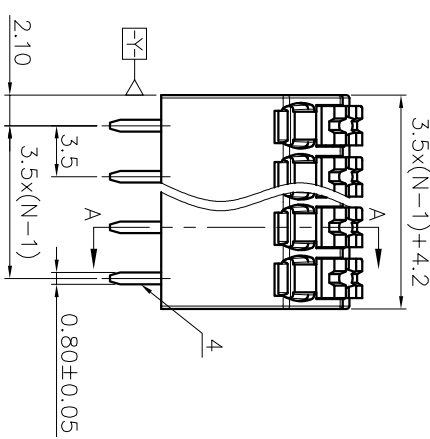

2. Wire range : 0.2~1.5mm²

NOTES2:

- 1. Dimension shall be interpreted per ASME Y14.5-2009
- 2. Pitch : 3.50mm, Poles : N=02~24P
- 3. Stripping length : 10mm
- 4. Operating temperature: -40°C~+130°C
- 5. Undimensioned tolerances:

Pitch range in mm	Nominal dimension		range		Tolerance
	Over	TO	Over	Over	
6	10	10	30	60	0.1/0
10	10	24	30	100	≤
6	10	24	60	100	±2°
10	24	30	60	150	±2°

6. RoHS Compliance

Ordering Information

JL212S- 350 XX B 0 1

REVISION RECORD				
REV	ECN	DESCRIPTION	DRFT	DATE
A		NEW		21.12.8

DRAW	SHUANGPING ZHENG	SCALE	FIT	
CHECK	LICHAN LIU	UNIT	mm	
APPROVE	YONGLIANG GAO	SIZE	A4	
		SHEET	1/1	
		PRD		
PART NO.		TITLE:		
JL212S-350XXB01		JL212S-THR-3.5-XXP 弹簧式/黑色		