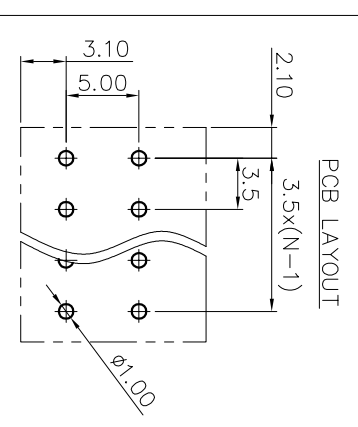

2. Wire range : 0.2~1.5mm²

NOTES2:

- 1. Dimension shall be interpreted per ASME Y14.5-2009
- 2. Pitch : 3.50mm, Poles : N=02~24P
- 3. Stripping length : 10mm
- 4. Operating temperature: -40°C~+130°C
- 5. Undimensioned tolerances:

Pitch range in mm	Nominal dimension		range		Tolerance
	Over	TO	Over	Over	
6	10	10	30	60	0.1/0
10	10	24	30	100	≤
6	10	24	60	100	±2°
10	24	30	60	150	±2°

6. RoHS Compliance

Ordering Information

JL212S- 350 XX B 0 1

REVISION RECORD				
REV	ECN	DESCRIPTION	DRFT	DATE
A		NEW		21.12.8

DRAW	SHUANGPING ZHENG	SCALE	FIT	
CHECK	LICHAN LIU	UNIT	mm	
APPROVE	YONGLIANG GAO	SIZE	A4	
		SHEET	1/1	
		PRD		
PART NO.		TITLE:		
JL212S-350XXB01		JL212S-THR-3.5-XXP 弹簧式/黑色		