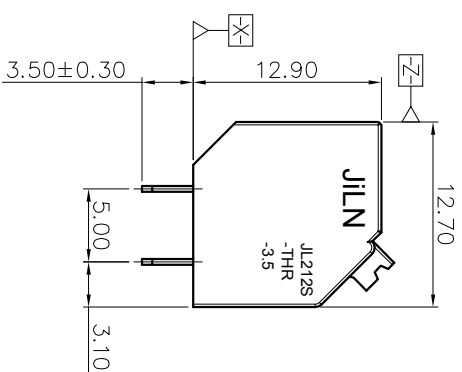

2. Wire range : 0.2~1.5mm²

NOTES2:

- 1. Dimension shall be interpreted per ASME Y14.5-2009
- 2. Pitch : 3.50mm, Poles : N=02~24P
- 3. Stripping length : 10mm
- 4. Operating temperature: -40°C~+130°C
- 5. Undimensioned tolerances:

Pitch range in mm	Nominal dimension		range		Tolerance
	Over	TO	Over	Over	
6	10	10	30	60	0.1/0
10	10	24	30	100	≤
6	10	24	60	100	±2°
10	24	30	60	150	±2°

6. RoHS Compliance

Ordering Information

JL212S- 350 XX B 0 1

REVISION RECORD				
REV	ECN	DESCRIPTION	DRFT	DATE
A		NEW		21.12.8

DRAW	SHUANGPING ZHENG	SCALE	FIT	
CHECK	LICHAN LIU	UNIT	mm	
APPROVE	YONGLIANG GAO	SIZE	A4	
		SHEET	1/1	
		PRD		
PART NO.		TITLE:		
JL212S-350XXB01		JL212S-THR-3.5-XXP 弹簧式/黑色		