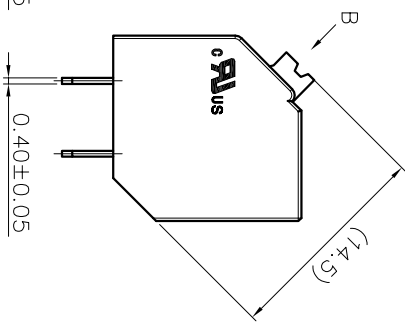

2. Wire range : 0.2~1.5mm²

NOTES2:

- 1. Dimension shall be interpreted per ASME Y14.5-2009
- 2. Pitch : 3.50mm, Poles : N=02~24P
- 3. Stripping length : 10mm
- 4. Operating temperature: -40°C~+130°C
- 5. Undimensioned tolerances:

Pitch range in mm	Nominal dimension		range		Tolerance
	Over	TO	Over	Over	
6	10	10	30	60	0.1/0
10	10	24	30	100	≤
6	10	24	60	100	±2°
10	24	30	60	150	±2°

6. RoHS Compliance

Ordering Information

JL212S- 350 XX B 0 1

REVISION RECORD				
REV	ECN	DESCRIPTION	DRFT	DATE
A		NEW		21.12.8

DRAW	SHUANGPING ZHENG	SCALE	FIT	
CHECK	LICHAN LIU	UNIT	mm	
APPROVE	YONGLIANG GAO	SIZE	A4	
		SHEET	1/1	
		PRD		
PART NO.		TITLE:		
JL212S-350XXB01		JL212S-THR-3.5-XXP 弹簧式/黑色		