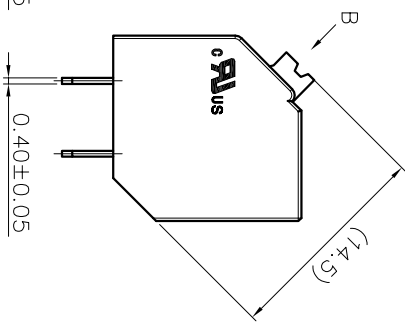

2. Wire range : 0.2~1.5mm²

NOTES2:

- 1. Dimension shall be interpreted per ASME Y14.5-2009
- 2. Pitch : 3.50mm, Poles : N=02~24P
- 3. Stripping length : 10mm
- 4. Operating temperature: -40°C~+130°C
- 5. Undimensioned tolerances:

Pitch range in mm	Nominal dimension		range		-	D
	Over	To	Over	Over		
6	10	TO	30	60	0.1/0	
10	10	TO	60	100	150	
10	24	TO	60	100	150	≤
6	10	TO	30	60	100	±2°

6. RoHS Compliance

Ordering Information

JL212S- 350 XX B 0 1

REVISION RECORD				
REV	ECN	DESCRIPTION	DRFT	DATE
A		NEW		21.12.8

DRAW	SHUANGPING ZHENG	SCALE	FIT	
CHECK	LICHAN LIU	UNIT	mm	
APPROVE	YONGLIANG GAO	SIZE	A4	
		SHEET	1/1	
		PRD		
PART NO.		TITLE:		
JL212S-350XXB01		JL212S-THR-3.5-XXP 弹簧式/黑色		