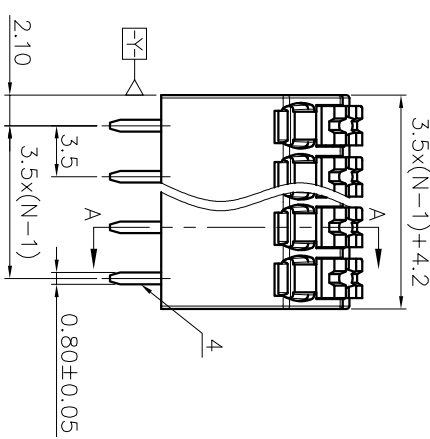

2. Wire range : 0.2~1.5mm²

NOTES2:

- 1. Dimension shall be interpreted per ASME Y14.5-2009
- 2. Pitch : 3.50mm, Poles : N=02~24P
- 3. Stripping length : 10mm
- 4. Operating temperature: -40°C~+130°C
- 5. Undimensioned tolerances:

Pitch range in mm	Nominal dimension		range		-	D
	Over	To	Over	Over		
6	10	TO	30	60	0.1/0	
10	10	TO	60	100	150	
10	24	TO	60	100	150	≤
6	10	TO	30	60	100	±2°

6. RoHS Compliance

Ordering Information

JL212S- 350 XX B 0 1

REVISION RECORD				
REV	ECN	DESCRIPTION	DRFT	DATE
A		NEW		21.12.8

DRAW	SHUANGPING ZHENG	SCALE	FIT	
CHECK	LICHAN LIU	UNIT	mm	
APPROVE	YONGLIANG GAO	SIZE	A4	
		SHEET	1/1	
		PRD		
PART NO.		TITLE:		
JL212S-350XXB01		JL212S-THR-3.5-XXP 弹簧式/黑色		