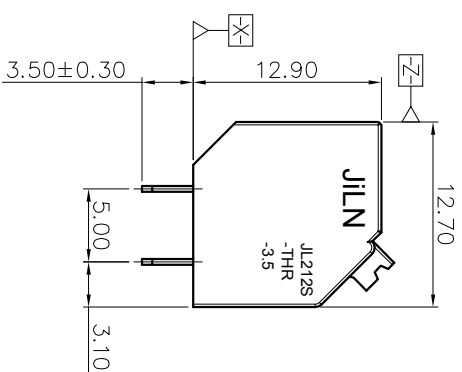

2. Wire range : 0.2~1.5mm²

NOTES2:

- 1. Dimension shall be interpreted per ASME Y14.5-2009
- 2. Pitch : 3.50mm, Poles : N=02~24P
- 3. Stripping length : 10mm
- 4. Operating temperature: -40°C~+130°C
- 5. Undimensioned tolerances:

Pitch range in mm	Nominal dimension		range		-	D
	Over	To	Over	Over		
6	10	TO	30	60	0.1/0	
10	10	TO	60	100	150	
10	24	TO	60	100	150	≤
6	10	TO	30	60	100	±2°

6. RoHS Compliance

Ordering Information

JL212S- 350 XX B 0 1

REVISION RECORD				
REV	ECN	DESCRIPTION	DRFT	DATE
A		NEW		21.12.8

DRAW	SHUANGPING ZHENG	SCALE	FIT	
CHECK	LICHAN LIU	UNIT	mm	
APPROVE	YONGLIANG GAO	SIZE	A4	
		SHEET	1/1	
		PRD		
PART NO.		TITLE:		
JL212S-350XXB01		JL212S-THR-3.5-XXP 弹簧式/黑色		