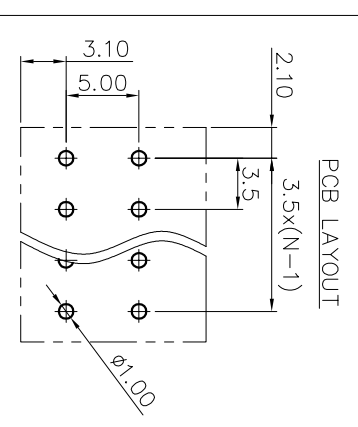

2. Wire range : 0.2~1.5mm²

NOTES2:

- 1. Dimension shall be interpreted per ASME Y14.5-2009
- 2. Pitch : 3.50mm, Poles : N=02~24P
- 3. Stripping length : 10mm
- 4. Operating temperature: -40°C~+130°C
- 5. Undimensioned tolerances:

Pitch range in mm	Nominal dimension		range		-	D
	Over	To	Over	Over		
6	10	TO	30	60	0.1/0	
10	10	TO	60	100	150	
10	24	TO	60	100	150	≤
6	10	TO	30	60	100	±2°

6. RoHS Compliance

Ordering Information

JL212S- 350 XX B 0 1

REVISION RECORD				
REV	ECN	DESCRIPTION	DRFT	DATE
A		NEW		21.12.8

DRAW	SHUANGPING ZHENG	SCALE	FIT	
CHECK	LICHAN LIU	UNIT	mm	
APPROVE	YONGLIANG GAO	SIZE	A4	
		SHEET	1/1	
		PRD		
PART NO.		TITLE:		
JL212S-350XXB01		JL212S-THR-3.5-XXP 弹簧式/黑色		