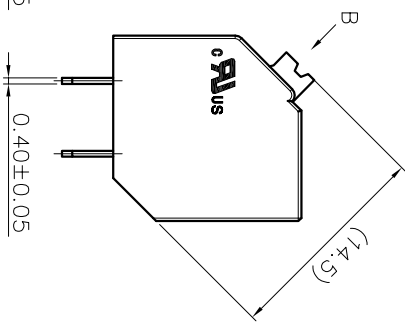

2. Wire range : 0.2~1.5mm<sup>2</sup>

NOTES2:

- 1. Dimension shall be interpreted per ASME Y14.5-2009
- 2. Pitch : 3.50mm, Poles : N=02~24P
- 3. Stripping length : 10mm
- 4. Operating temperature: -40°C~+130°C
- 5. Undimensioned tolerances:

Pitch range in mm	Nominal dimension in mm	Over	Over	Over	Over
6 TO 10	10 TO 24	30 TO 60	60 TO 100	100 TO 150	0.1/10
±0.15	±0.30	±0.30	±0.50	±1.00	±1.30
					±2°

6. RoHS Compliance

Ordering Information

JL212S- 350 XX B 0 1

REVISION RECORD				
REV	ECN	DESCRIPTION	DRFT	DATE
A		NEW		21.12.8

DRAW	SHUANGPING ZHENG	SCALE	FIT	
CHECK	LICHAN LIU	UNIT	mm	
APPROVE	YONGLIANG GAO	SIZE	A4	
		SHEET	1/1	
		PRD		
PART NO.		TITLE:		
JL212S-350XXB01		JL212S-THR-3.5-XXP 弹簧式/黑色		