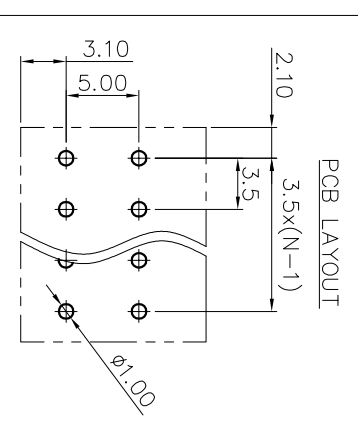

2. Wire range : 0.2~1.5mm<sup>2</sup>

NOTES2:

- 1. Dimension shall be interpreted per ASME Y14.5-2009
- 2. Pitch : 3.50mm, Poles : N=02~24P
- 3. Stripping length : 10mm
- 4. Operating temperature: -40°C~+130°C
- 5. Undimensioned tolerances:

Pitch range in mm	Nominal dimension in mm	Over	Over	Over	Over
6 TO 10	10 TO 24	30 TO 60	60 TO 100	100 TO 150	0.1/10
±0.15	±0.30	±0.30	±0.50	±1.00	±1.30
					±2°

6. RoHS Compliance

Ordering Information

JL212S- 350 XX B 0 1

REVISION RECORD				
REV	ECN	DESCRIPTION	DRFT	DATE
A		NEW		21.12.8

DRAW	SHUANGPING ZHENG	SCALE	FIT	
CHECK	LICHAN LIU	UNIT	mm	
APPROVE	YONGLIANG GAO	SIZE	A4	
		SHEET	1/1	
		PRD		
PART NO.		TITLE:		
JL212S-350XXB01		JL212S-THR-3.5-XXP 弹簧式/黑色		