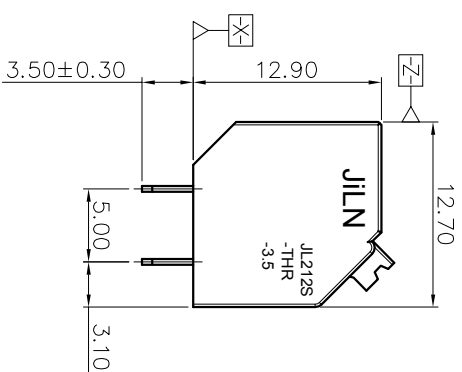

2. Wire range : 0.2~1.5mm<sup>2</sup>

NOTES2:

- 1. Dimension shall be interpreted per ASME Y14.5-2009
- 2. Pitch : 3.50mm, Poles : N=02~24P
- 3. Stripping length : 10mm
- 4. Operating temperature: -40°C~+130°C
- 5. Undimensioned tolerances:

Pitch range in mm	Nominal dimension in mm	Over	Over	Over	Over
6 TO 10	10 TO 24	30 TO 60	60 TO 100	100 TO 150	0.1/10
±0.15	±0.30	±0.30	±0.50	±1.00	±1.30
					±2°

6. RoHS Compliance

Ordering Information

JL212S- 350 XX B 0 1

REVISION RECORD				
REV	ECN	DESCRIPTION	DRFT	DATE
A		NEW		21.12.8

DRAW	SHUANGPING ZHENG	SCALE	FIT	
CHECK	LICHAN LIU	UNIT	mm	
APPROVE	YONGLIANG GAO	SIZE	A4	
		SHEET	1/1	
		PRD		
PART NO.		TITLE:		
JL212S-350XXB01		JL212S-THR-3.5-XXP 弹簧式/黑色		