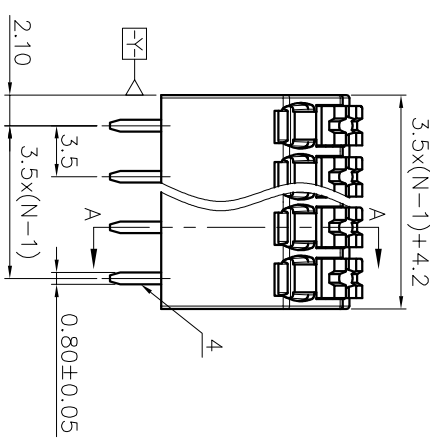

2. Wire range : 0.2~1.5mm<sup>2</sup>

NOTES2:

- 1. Dimension shall be interpreted per ASME Y14.5-2009
- 2. Pitch : 3.50mm, Poles : N=02~24P
- 3. Stripping length : 10mm
- 4. Operating temperature: -40°C~+130°C
- 5. Undimensioned tolerances:

Pitch range in mm	Nominal dimension in mm	Over	Over	Over	Over
6 TO 10	10 TO 24	30 TO 60	60 TO 100	100 TO 150	0.1/10
±0.15	±0.30	±0.30	±0.50	±1.00	±1.30
					±2°

6. RoHS Compliance

Ordering Information

JL212S- 350 XX B 0 1

REVISION RECORD				
REV	ECN	DESCRIPTION	DRFT	DATE
A		NEW		21.12.8

DRAW	SHUANGPING ZHENG	SCALE	FIT	
CHECK	LICHAN LIU	UNIT	mm	
APPROVE	YONGLIANG GAO	SIZE	A4	
		SHEET	1/1	
		PRD		
PART NO.		TITLE:		
JL212S-350XXB01		JL212S-THR-3.5-XXP 弹簧式/黑色		