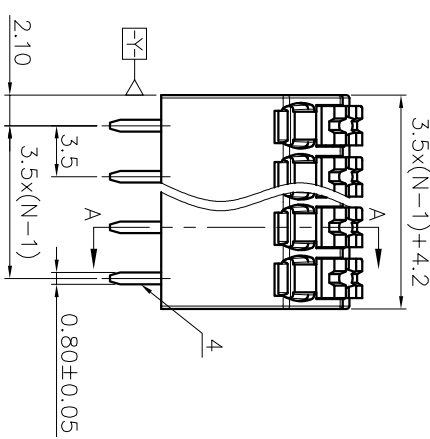

2. Wire range : 0.2~1.5mm²

NOTES2:

- 1. Dimension shall be interpreted per ASME Y14.5-2009
- 2. Pitch : 3.50mm, Poles : N=02~24P
- 3. Stripping length : 10mm
- 4. Operating temperature: -40°C~+130°C
- 5. Undimensioned tolerances:

Pitch range in mm	Nominal dimension in mm	Over	Over	Over	Over
6 TO 10	10 TO 24	30 TO 60	60 TO 100	100 TO 150	0.1/10
±0.15	±0.30	±0.30	±0.50	±1.00	±1.30
					±2°

6. RoHS Compliance

Ordering Information

JL212S-350 XX B 0 1

REVISION RECORD				
REV	ECN	DESCRIPTION	DRFT	DATE
A		NEW		21.12.8

DRAW	SHUANGPING ZHENG	SCALE	FIT	
CHECK	LICHAN LIU	UNIT	mm	
APPROVE	YONGLIANG GAO	SIZE	A4	JILIN ® 东莞市锦凌电子有限公司 DONGGUAN JINLING ELECTRONIC CO., LTD
		SHEET	1/1	
		PRD		PART NO.
				JL212S-350XXB01
				TITLE:
				JL212S-THR-3.5-XXP 弹簧式/黑色