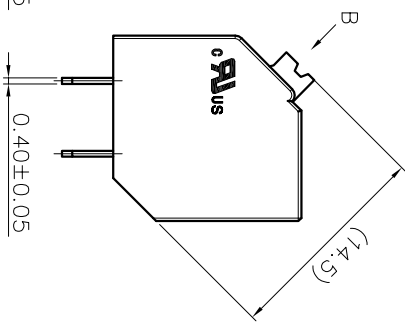

2. Wire range : 0.2~1.5mm²

NOTES2:

- 1. Dimension shall be interpreted per ASME Y14.5-2009
- 2. Pitch : 3.50mm, Poles : N=02~24P
- 3. Stripping length : 10mm
- 4. Operating temperature: -40°C~+130°C
- 5. Undimensioned tolerances:

Pitch range in mm	Nominal dimension in mm	Over	Over	Over	Over
6 TO 10	10 TO 24	30 TO 60	60 TO 100	100 TO 150	0.1/10
±0.15	±0.30	±0.30	±0.50	±1.00	±1.30
					±2°

6. RoHS Compliance

Ordering Information

JL212S-350 XX B 0 1

REVISION RECORD				
REV	ECN	DESCRIPTION	DRFT	DATE
A		NEW		21.12.8

DRAW	SHUANGPING ZHENG	SCALE	FIT	
CHECK	LICHAN LIU	UNIT	mm	
APPROVE	YONGLIANG GAO	SIZE	A4	JILIN ® 东莞市锦凌电子有限公司 DONGGUAN JINLING ELECTRONIC CO., LTD
		SHEET	1/1	
		PRD		PART NO.
				JL212S-350XXB01
				TITLE:
				JL212S-THR-3.5-XXP 弹簧式/黑色