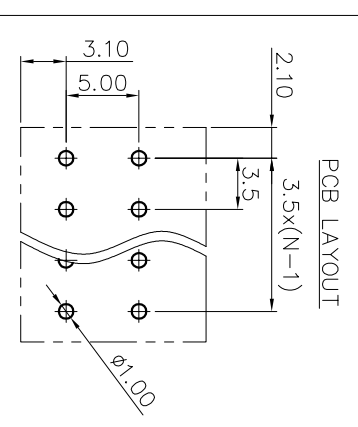

2. Wire range : 0.2~1.5mm²

NOTES2:

- 1. Dimension shall be interpreted per ASME Y14.5-2009
- 2. Pitch : 3.50mm, Poles : N=02~24P
- 3. Stripping length : 10mm
- 4. Operating temperature: -40°C~+130°C
- 5. Undimensioned tolerances:

Pitch range in mm	Nominal dimension in mm	Over	Over	Over	Over
6 TO 10	10 TO 24	30 TO 60	60 TO 100	100 TO 150	0.1/10
±0.15	±0.30	±0.30	±0.50	±1.00	±1.30
					±2°

6. RoHS Compliance

Ordering Information

JL212S-350 XX B 0 1

REVISION RECORD				
REV	ECN	DESCRIPTION	DRFT	DATE
A		NEW		21.12.8

DRAW	SHUANGPING ZHENG	SCALE	FIT	
CHECK	LICHAN LIU	UNIT	mm	
APPROVE	YONGLIANG GAO	SIZE	A4	JILIN ® 东莞市锦凌电子有限公司 DONGGUAN JINLING ELECTRONIC CO., LTD
		SHEET	1/1	
		PRD		PART NO.
				JL212S-350XXB01
				TITLE:
				JL212S-THR-3.5-XXP 弹簧式/黑色