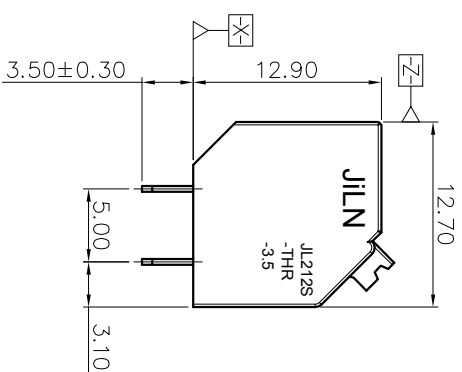

2. Wire range : 0.2~1.5mm²

NOTES2:

- 1. Dimension shall be interpreted per ASME Y14.5-2009
- 2. Pitch : 3.50mm, Poles : N=02~24P
- 3. Stripping length : 10mm
- 4. Operating temperature: -40°C~+130°C
- 5. Undimensioned tolerances:

Pitch range in mm	Nominal dimension in mm	Over	Over	Over	Over
6 TO 10	10 TO 24	30 TO 60	60 TO 100	100 TO 150	0.1/10
±0.15	±0.30	±0.30	±0.50	±1.00	±1.30
					±2°

6. RoHS Compliance

Ordering Information

JL212S-350 XX B 0 1

REVISION RECORD				
REV	ECN	DESCRIPTION	DRFT	DATE
A		NEW		21.12.8

DRAW	SHUANGPING ZHENG	SCALE	FIT	
CHECK	LICHAN LIU	UNIT	mm	
APPROVE	YONGLIANG GAO	SIZE	A4	JILIN ® 东莞市锦凌电子有限公司 DONGGUAN JINLING ELECTRONIC CO., LTD
		SHEET	1/1	
		PRD		PART NO.
				JL212S-350XXB01
				TITLE:
				JL212S-THR-3.5-XXP 弹簧式/黑色