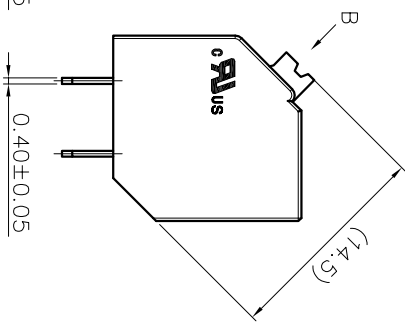

2. Wire range : 0.2~1.5mm<sup>2</sup>

NOTES2:

- 1. Dimension shall be interpreted per ASME Y14.5-2009
- 2. Pitch : 3.50mm, Poles : N=02~24P
- 3. Stripping length : 10mm
- 4. Operating temperature: -40°C~+130°C
- 5. Undimensioned tolerances:

Pitch range in mm	Nominal dimension		range		Tolerance
	Over	In	Over	Over	
6 TO 10	10	TO	30	60	0.1/0
10 TO 24	24	TO	60	100	≤
24 TO 30	30	TO	100	150	±2°
30 TO 60	60	TO	100	150	±2°
60 TO 100	100	TO	100	150	±2°
100 TO 150	150	TO	100	150	±2°

6. RoHS Compliance

**Ordering Information**

**JL212S-350 XX B 0 1**

REVISION RECORD				
REV	ECN	DESCRIPTION	DRFT	DATE
A		NEW		21.12.8

DRAW	SHUANGPING ZHENG	SCALE	FIT	
CHECK	LICHAN LIU	UNIT	mm	
APPROVE	YONGLIANG GAO	SIZE	A4	
		SHEET	1/1	
		PRD		
PART NO.		TITLE:		
JL212S-350XXB01		JL212S-THR-3.5-XXP 弹簧式/黑色		