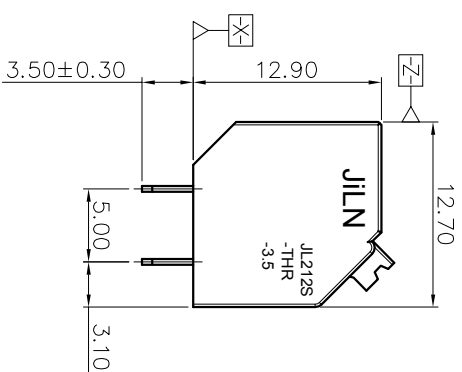

2. Wire range : 0.2~1.5mm<sup>2</sup>

NOTES2:

- 1. Dimension shall be interpreted per ASME Y14.5-2009
- 2. Pitch : 3.50mm, Poles : N=02~24P
- 3. Stripping length : 10mm
- 4. Operating temperature: -40°C~+130°C
- 5. Undimensioned tolerances:

Pitch range in mm	Nominal dimension		range		Tolerance
	Over	In	Over	Over	
6 TO 10	10	TO	30	60	0.1/0
10 TO 24	24	TO	60	100	≤
24 TO 30	30	TO	100	150	±2°
30 TO 60	60	TO	100	150	±2°
60 TO 100	100	TO	100	150	±2°
100 TO 150	150	TO	100	150	±2°

6. RoHS Compliance

**Ordering Information**

**JL212S-350 XX B 0 1**

REVISION RECORD				
REV	ECN	DESCRIPTION	DRFT	DATE
A		NEW		21.12.8

DRAW	SHUANGPING ZHENG	SCALE	FIT	
CHECK	LICHAN LIU	UNIT	mm	
APPROVE	YONGLIANG GAO	SIZE	A4	
		SHEET	1/1	
		PRD		
PART NO.		TITLE:		
JL212S-350XXB01		JL212S-THR-3.5-XXP 弹簧式/黑色		