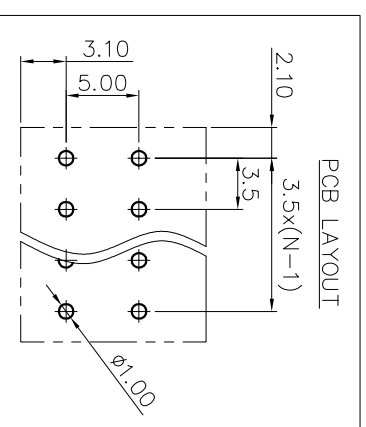

2. Wire range : 0.2~1.5mm<sup>2</sup>

NOTES2:

- 1. Dimension shall be interpreted per ASME Y14.5-2009
- 2. Pitch : 3.50mm, Poles : N=02~24P
- 3. Stripping length : 10mm
- 4. Operating temperature: -40°C~+130°C
- 5. Undimensioned tolerances:

Pitch range in mm	Nominal dimension		range		Tolerance
	Over	In	Over	Over	
6 TO 10	10	TO	30	60	0.1/0
10 TO 24	24	TO	60	100	≤
24 TO 30	30	TO	100	150	±2°
30 TO 60	60	TO	100	150	±2°
60 TO 100	100	TO	100	150	±2°
100 TO 150	150	TO	100	150	±2°

6. RoHS Compliance

**Ordering Information**

**JL212S-350 XX B 0 1**

REVISION RECORD				
REV	ECN	DESCRIPTION	DRFT	DATE
A		NEW		21.12.8

DRAW	SHUANGPING ZHENG	SCALE	FIT	
CHECK	LICHAN LIU	UNIT	mm	
APPROVE	YONGLIANG GAO	SIZE	A4	
		SHEET	1/1	
		PRD		
PART NO.		TITLE:		
JL212S-350XXB01		JL212S-THR-3.5-XXP 弹簧式/黑色		