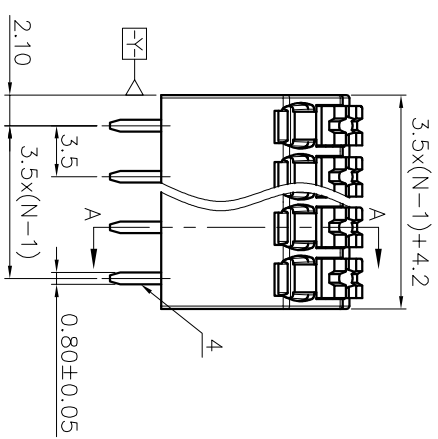

2. Wire range : 0.2~1.5mm<sup>2</sup>

NOTES2:

- 1. Dimension shall be interpreted per ASME Y14.5-2009
- 2. Pitch : 3.50mm, Poles : N=02~24P
- 3. Stripping length : 10mm
- 4. Operating temperature: -40°C~+130°C
- 5. Undimensioned tolerances:

Pitch range in mm	Nominal dimension		range		Tolerance
	Over	In	Over	Over	
6 TO 10	10	TO	30	60	0.1/0
10 TO 24	24	TO	60	100	≤
24 TO 30	30	TO	100	150	±2°
30 TO 60	60	TO	100	150	±2°
60 TO 100	100	TO	100	150	±2°
100 TO 150	150	TO	100	150	±2°

6. RoHS Compliance

**Ordering Information**

**JL212S-350 XX B 0 1**

REVISION RECORD				
REV	ECN	DESCRIPTION	DRFT	DATE
A		NEW		21.12.8

DRAW	SHUANGPING ZHENG	SCALE	FIT	
CHECK	LICHAN LIU	UNIT	mm	
APPROVE	YONGLIANG GAO	SIZE	A4	
		SHEET	1/1	
		PRD		
PART NO.		TITLE:		
JL212S-350XXB01		JL212S-THR-3.5-XXP 弹簧式/黑色		