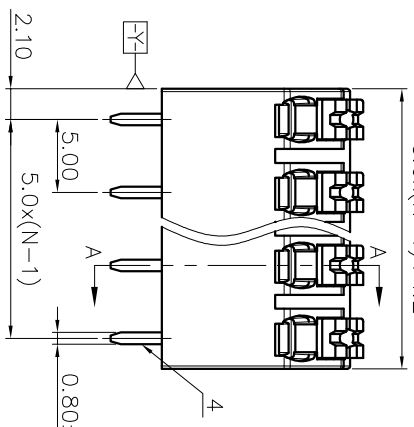

2. Wire range : 0.2~1.5mm<sup>2</sup>

NOTES2:

- 1. Dimension shall be interpreted per ASME Y14.5-2009
- 2. Pitch : 5.00mm, Poles : N=02~24P
- 3. Stripping length : 10mm
- 4. Operating temperature : -40°C~+130°C
- 5. Undimensioned tolerances:

Pitch range in mm	Nominal dimension range		mm
	Over	Under	
TO 6	TO 10	TO 30	0.1/10
TO 10	TO 24	TO 60	<
		TO 100	
		TO 150	
		±0.15±0.20±0.30±0.50±0.70±1.00±1.30	±2'

6. RoHS Compliance

## Ordering Information

JL212S-500 XX B 0 1

REVISION RECORD			
REV	ECN	DESCRIPTION	DATE
A		NEW	21.12.8

DRAW	SHUANGPING ZHENG	SCALE	FIT	PART NO.	JL212S-500XXB01
CHECK	LICHAN LIU	UNIT	mm		
APPROVE	YONGLIANG GAO	SIZE	A4	TITLE:	JL212S-THR-5.0-XXP 弹簧式/黑色
		SHEET	1/1		
		PRD			