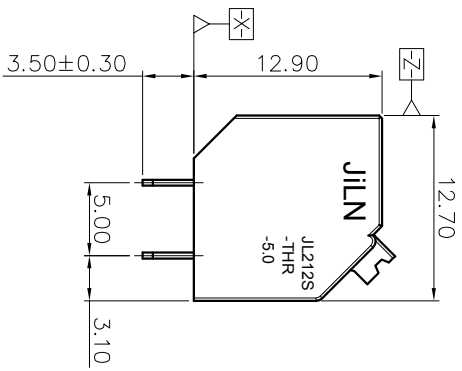

2. Wire range : 0.2~1.5mm<sup>2</sup>

NOTES2:

- 1. Dimension shall be interpreted per ASME Y14.5-2009
- 2. Pitch : 5.00mm, Poles : N=02~24P
- 3. Stripping length : 10mm
- 4. Operating temperature : -40°C~+130°C
- 5. Undimensioned tolerances:

Pitch range in mm	Nominal dimension range		mm
	Over	Under	
TO 6	TO 10	TO 30	0.1/10
TO 10	TO 24	TO 60	<
		TO 100	
		TO 150	
		±0.15±0.20±0.30±0.50±0.70±1.00±1.30	±2'

6. RoHS Compliance

## Ordering Information

JL212S-500 XX B 0 1

REVISION RECORD			
REV	ECN	DESCRIPTION	DATE
A		NEW	21.12.8

DRAW	SHUANGPING ZHENG	SCALE	FIT	PART NO.	JL212S-500XXB01
CHECK	LICHAN LIU	UNIT	mm		
APPROVE	YONGLIANG GAO	SIZE	A4	TITLE:	JL212S-THR-5.0-XXP 弹簧式/黑色
		SHEET	1/1		
		PRD			