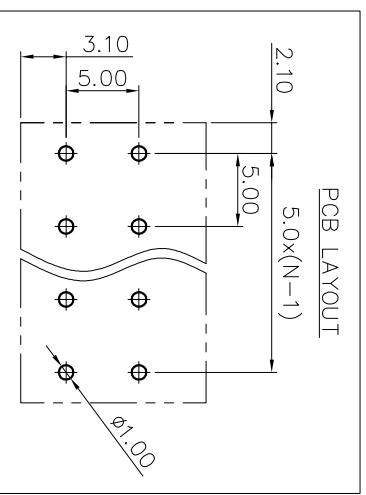

2. Wire range : 0.2~1.5mm<sup>2</sup>

NOTES2:

- 1. Dimension shall be interpreted per ASME Y14.5-2009
- 2. Pitch : 5.00mm, Poles : N=02~24P
- 3. Stripping length : 10mm
- 4. Operating temperature : -40°C~+130°C
- 5. Undimensioned tolerances:

Pitch range in mm	Nominal dimension range		mm
	Over	Under	
TO 6	TO 10	TO 30	0.1/10
TO 10	TO 24	TO 60	<
		TO 100	
		TO 150	
		±0.15±0.20±0.30±0.50±0.70±1.00±1.30	±2'

6. RoHS Compliance

## Ordering Information

JL212S-500 XX B 0 1

REVISION RECORD			
REV	ECN	DESCRIPTION	DATE
A		NEW	21.12.8

DRAW	SHUANGPING ZHENG	SCALE	FIT	PART NO.	JL212S-500XXB01
CHECK	LICHAN LIU	UNIT	mm		
APPROVE	YONGLIANG GAO	SIZE	A4	TITLE:	JL212S-THR-5.0-XXP 弹簧式/黑色
		SHEET	1/1		
		PRD			