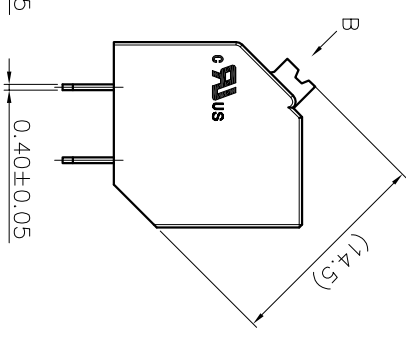

2. Wire range : 0.2~1.5mm<sup>2</sup>

NOTES2:

- 1. Dimension shall be interpreted per ASME Y14.5-2009
- 2. Pitch : 5.00mm, Poles : N=02~24P
- 3. Stripping length : 10mm
- 4. Operating temperature : -40°C~+130°C
- 5. Undimensioned tolerances:

Pitch range in mm	Nominal dimension range		mm
	Over	Under	
TO 6	TO 10	TO 30	0.1/10
TO 10	TO 24	TO 60	<
		TO 100	
		TO 150	
		±0.15±0.20±0.30±0.50±0.70±1.00±1.30	±2'

6. RoHS Compliance

## Ordering Information

JL212S-500 XX B 0 1

REVISION RECORD			
REV	ECN	DESCRIPTION	DATE
A		NEW	21.12.8

DRAW	SHUANGPING ZHENG	SCALE	FIT	PART NO.	JL212S-500XXB01
CHECK	LICHAN LIU	UNIT	mm		
APPROVE	YONGLIANG GAO	SIZE	A4	TITLE:	JL212S-THR-5.0-XXP 弹簧式/黑色
		SHEET	1/1		
		PRD			