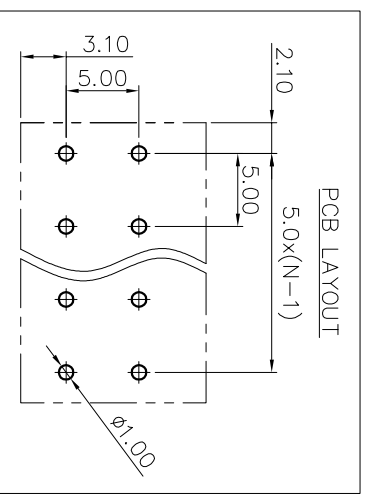

2. Wire range : 0.2~1.5mm<sup>2</sup>

NOTES2:

1. Dimension shall be interpreted per ASME Y14.5-2009
2. Pitch : 5.00mm, Poles : N=02~24P
3. Stripping length : 10mm
4. Operating temperature : -40°C~+130°C
5. Undimensioned tolerances:

Pitch range in mm	Nominal dimension range		-	D				
	Over	TO			Over	TO		
6 TO 10	6	10	30	60	100	150	0.1/10	
10 TO 24	10	24	30	60	100	150	<	
	±0.15	±0.20	±0.30	±0.50	±0.70	±1.00	±1.30	±2'

6. RoHS Compliance

## Ordering Information

JL212S-500 XX B 0 1

REVISION RECORD				
REV	ECN	DESCRIPTION	DRFT	DATE
A		NEW		21.12.8

DRAW	SHUANGPING ZHENG	SCALE	FIT	
CHECK	LICHAN LIU	UNIT	mm	
APPROVE	YONGLIANG GAO	SIZE	A4	<b>JILIN</b> <sup>®</sup> 东莞市锦凌电子有限公司 DONGGUAN JINLING ELECTRONIC CO., LTD
		SHEET	1/1	
		PRD		PART NO.
				JL212S-500XXB01
				TITLE:
				JL212S-THR-5.0-XXP 弹簧式/黑色