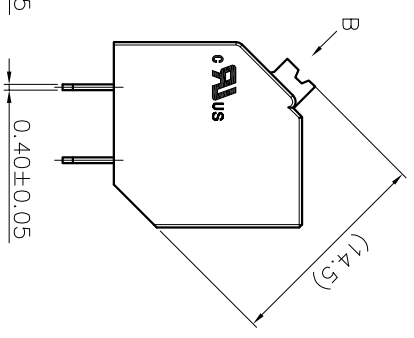

2. Wire range : 0.2~1.5mm<sup>2</sup>

NOTES2:

1. Dimension shall be interpreted per ASME Y14.5-2009
2. Pitch : 5.00mm, Poles : N=02~24P
3. Stripping length : 10mm
4. Operating temperature : -40°C~+130°C
5. Undimensioned tolerances:

Pitch range in mm	Nominal dimension range		-	D				
	Over	TO			Over	TO		
6 TO 10	6	10	30	60	100	150	0.1/10	
10 TO 24	10	24	30	60	100	150	<	
	±0.15	±0.20	±0.30	±0.50	±0.70	±1.00	±1.30	±2'

6. RoHS Compliance

## Ordering Information

JL212S-500 XX B 0 1

REVISION RECORD				
REV	ECN	DESCRIPTION	DRFT	DATE
A		NEW		21.12.8

DRAW	SHUANGPING ZHENG	SCALE	FIT	
CHECK	LICHAN LIU	UNIT	mm	
APPROVE	YONGLIANG GAO	SIZE	A4	<b>JILIN</b> <sup>®</sup> 东莞市锦凌电子有限公司 DONGGUAN JINLING ELECTRONIC CO., LTD
		SHEET	1/1	
		PRD		PART NO.
				JL212S-500XXB01
				TITLE:
				JL212S-THR-5.0-XXP 弹簧式/黑色