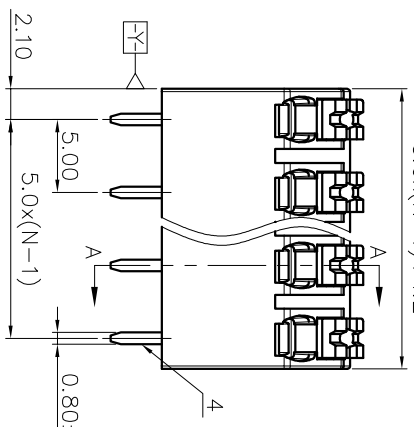

2. Wire range : 0.2~1.5mm<sup>2</sup>

NOTES2:

1. Dimension shall be interpreted per ASME Y14.5-2009
2. Pitch : 5.00mm, Poles : N=02~24P
3. Stripping length : 10mm
4. Operating temperature : -40°C~+130°C
5. Undimensioned tolerances:

Pitch range in mm	Nominal dimension range		-	D				
	Over	TO			Over	TO		
6 TO 10	6	10	30	60	100	150	0.1/10	
10 TO 24	10	24	30	60	100	150	<	
	±0.15	±0.20	±0.30	±0.50	±0.70	±1.00	±1.30	±2'

6. RoHS Compliance

## Ordering Information

JL212S-500 XX B 0 1

REVISION RECORD				
REV	ECN	DESCRIPTION	DRFT	DATE
A		NEW		21.12.8

DRAW	SHUANGPING ZHENG	SCALE	FIT	
CHECK	LICHAN LIU	UNIT	mm	
APPROVE	YONGLIANG GAO	SIZE	A4	<b>JILIN</b> <sup>®</sup> 东莞市锦凌电子有限公司 DONGGUAN JINLING ELECTRONIC CO., LTD
		SHEET	1/1	
		PRD		PART NO.
				JL212S-500XXB01
				TITLE:
				JL212S-THR-5.0-XXP 弹簧式/黑色