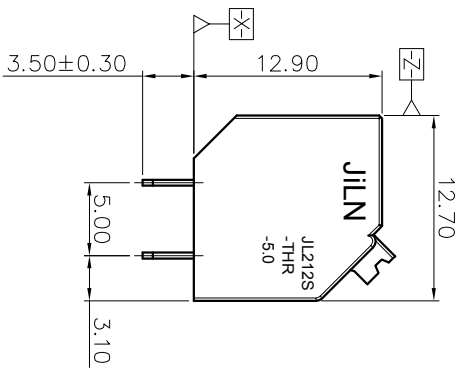

2. Wire range : 0.2~1.5mm<sup>2</sup>

NOTES2:

1. Dimension shall be interpreted per ASME Y14.5-2009
2. Pitch : 5.00mm, Poles : N=02~24P
3. Stripping length : 10mm
4. Operating temperature : -40°C~+130°C
5. Undimensioned tolerances:

Pitch range in mm	Nominal dimension range		-	D				
	Over	TO			Over	TO		
6 TO 10	6	10	30	60	100	150	0.1/10	
10 TO 24	10	24	30	60	100	150	<	
	±0.15	±0.20	±0.30	±0.50	±0.70	±1.00	±1.30	±2'

6. RoHS Compliance

## Ordering Information

JL212S-500 XX B 0 1

REVISION RECORD				
REV	ECN	DESCRIPTION	DRFT	DATE
A		NEW		21.12.8

DRAW	SHUANGPING ZHENG	SCALE	FIT	
CHECK	LICHAN LIU	UNIT	mm	
APPROVE	YONGLIANG GAO	SIZE	A4	<b>JILIN</b> <sup>®</sup> 东莞市锦凌电子有限公司 DONGGUAN JINLING ELECTRONIC CO., LTD
		SHEET	1/1	
		PRD		PART NO.
				JL212S-500XXB01
				TITLE:
				JL212S-THR-5.0-XXP 弹簧式/黑色