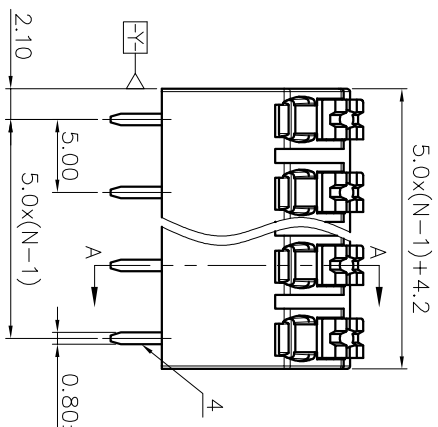

2. Wire range : 0.2~1.5mm²

NOTES2:

- 1. Dimension shall be interpreted per ASME Y14.5-2009
- 2. Pitch : 5.00mm, Poles : N=02~24P
- 3. Stripping length : 10mm
- 4. Operating temperature : -40°C~+130°C
- 5. Undimensioned tolerances:

Pitch range in mm	Nominal dimension range		-	D				
	Over	TO			Over	TO		
6	10	TO	30	60	100	150	0.1/10	
10	24	TO	30	60	100	150	<	
±0.15±0.20	±0.30	±0.50	±0.50	±0.70	±1.00	±1.30	±2'	

6. RoHS Compliance

Ordering Information

JL212S- 500 XX B 0 1

REVISION RECORD				
REV	ECN	DESCRIPTION	DRFT	DATE
A		NEW		21.12.8

DRAW	SHUANGPING ZHENG	SCALE	FIT	
CHECK	LICHAN LIU	UNIT	mm	
APPROVE	YONGLIANG GAO	SIZE	A4	
		SHEET	1/1	
PART NO.		TITLE:		
JL212S-500XXB01		JL212S-THR-5.0-XXP 弹簧式/黑色		