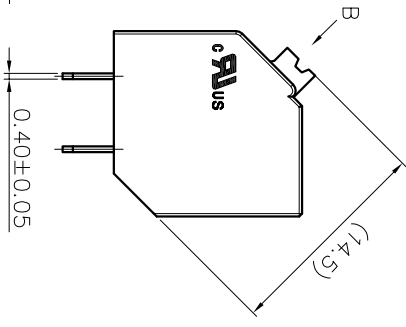

2. Wire range : 0.2~1.5mm²

NOTES2:

- 1. Dimension shall be interpreted per ASME Y14.5-2009
- 2. Pitch : 5.00mm, Poles : N=02~24P
- 3. Stripping length : 10mm
- 4. Operating temperature : -40°C~+130°C
- 5. Undimensioned tolerances:

Pitch range in mm	Nominal dimension range		-	D				
	Over	TO			Over	TO		
6	10	TO	30	60	100	150	0.1/10	
10	24	TO	30	60	100	150	<	
±0.15±0.20	±0.30	±0.50	±0.50	±0.70	±1.00	±1.30	±2'	

6. RoHS Compliance

Ordering Information

JL212S- 500 XX B 0 1

REVISION RECORD				
REV	ECN	DESCRIPTION	DRFT	DATE
A		NEW		21.12.8

DRAW	SHUANGPING ZHENG	SCALE	FIT	
CHECK	LICHAN LIU	UNIT	mm	
APPROVE	YONGLIANG GAO	SIZE	A4	
		SHEET	1/1	
PART NO.		TITLE:		
JL212S-500XXB01		JL212S-THR-5.0-XXP 弹簧式/黑色		