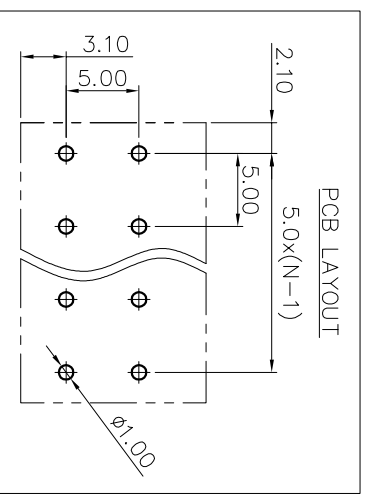

2. Wire range : 0.2~1.5mm²

NOTES2:

- 1. Dimension shall be interpreted per ASME Y14.5-2009
- 2. Pitch : 5.00mm, Poles : N=02~24P
- 3. Stripping length : 10mm
- 4. Operating temperature : -40°C~+130°C
- 5. Undimensioned tolerances:

Pitch range in mm	Nominal dimension range		-	D				
	Over	TO			Over	TO		
6	10	TO	30	60	100	150	0.1/10	
10	24	TO	30	60	100	150	<	
±0.15±0.20	±0.30	±0.50	±0.50	±0.70	±1.00	±1.30	±2'	

6. RoHS Compliance

Ordering Information

JL212S- 500 XX B 0 1

REVISION RECORD				
REV	ECN	DESCRIPTION	DRFT	DATE
A		NEW		21.12.8

DRAW	SHUANGPING ZHENG	SCALE	FIT	
CHECK	LICHAN LIU	UNIT	mm	
APPROVE	YONGLIANG GAO	SIZE	A4	
		SHEET	1/1	
PART NO.		TITLE:		
JL212S-500XXB01		JL212S-THR-5.0-XXP 弹簧式/黑色		