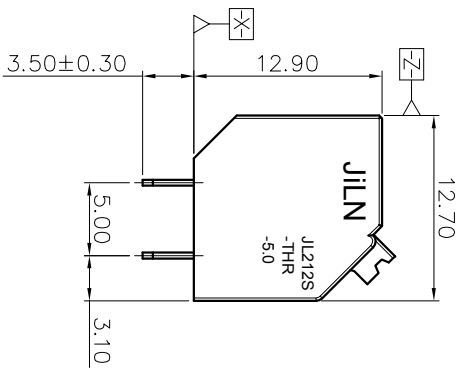

2. Wire range : 0.2~1.5mm²

NOTES2:

- 1. Dimension shall be interpreted per ASME Y14.5-2009
- 2. Pitch : 5.00mm, Poles : N=02~24P
- 3. Stripping length : 10mm
- 4. Operating temperature : -40°C~+130°C
- 5. Undimensioned tolerances:

Pitch range in mm	Nominal dimension range		-	D				
	Over	TO			Over	TO		
6	10	TO	30	60	100	150	0.1/10	
10	24	TO	30	60	100	150	<	
±0.15±0.20	±0.30	±0.50	±0.50	±0.70	±1.00	±1.30	±2'	

6. RoHS Compliance

Ordering Information

JL212S- 500 XX B 0 1

REVISION RECORD				
REV	ECN	DESCRIPTION	DRFT	DATE
A		NEW		21.12.8

DRAW	SHUANGPING ZHENG	SCALE	FIT	
CHECK	LICHAN LIU	UNIT	mm	
APPROVE	YONGLIANG GAO	SIZE	A4	
		SHEET	1/1	
PART NO.		TITLE:		
JL212S-500XXB01		JL212S-THR-5.0-XXP 弹簧式/黑色		