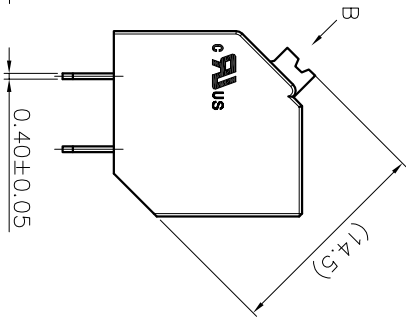

2. Wire range : 0.2~1.5mm<sup>2</sup>

NOTES2:

- 1. Dimension shall be interpreted per ASME Y14.5-2009
- 2. Pitch : 5.00mm, Poles : N=02~24P
- 3. Stripping length : 10mm
- 4. Operating temperature : -40°C~+130°C
- 5. Undimensioned tolerances:

Pitch range in mm	Nominal dimension range		-	D				
	Over	TO			Over	TO		
6 TO 10	6	10	30	60	100	150	0.1/10	
10 TO 24	10	24	30	60	100	150	<	
	±0.15	±0.20	±0.30	±0.50	±0.70	±1.00	±1.30	±2°

6. RoHS Compliance

## Ordering Information

JL212S- 500 XX B 0 1

REVISION RECORD				
REV	ECN	DESCRIPTION	DRFT	DATE
A		NEW		21.12.8

DRAW	SHUANGPING ZHENG	SCALE	FIT	
CHECK	LICHAN LIU	UNIT	mm	
APPROVE	YONGLIANG GAO	SIZE	A4	<b>JILIN</b> <sup>®</sup> 东莞市锦凌电子有限公司 DONGGUAN JINLING ELECTRONIC CO., LTD
		SHEET	1/1	
		PRDJ		PART NO.
				JL212S-500XXB01
				TITLE:
				JL212S-THR-5.0-XXP 弹簧式/黑色