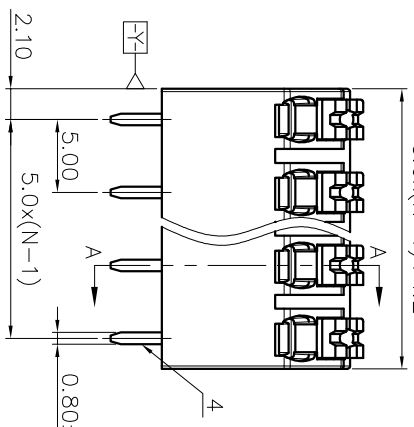

2. Wire range : 0.2~1.5mm<sup>2</sup>

NOTES2:

- 1. Dimension shall be interpreted per ASME Y14.5-2009
- 2. Pitch : 5.00mm, Poles : N=02~24P
- 3. Stripping length : 10mm
- 4. Operating temperature : -40°C~+130°C
- 5. Undimensioned tolerances:

Pitch range in mm	Nominal dimension range		-	D				
	Over	TO			Over	TO		
6 TO 10	6	10	30	60	100	150	0.1/10	
10 TO 24	10	24	30	60	100	150	<	
	±0.15	±0.20	±0.30	±0.50	±0.70	±1.00	±1.30	±2°

6. RoHS Compliance

## Ordering Information

JL212S- 500 XX B 0 1

REVISION RECORD				
REV	ECN	DESCRIPTION	DRFT	DATE
A		NEW		21.12.8

DRAW	SHUANGPING ZHENG	SCALE	FIT	
CHECK	LICHAN LIU	UNIT	mm	
APPROVE	YONGLIANG GAO	SIZE	A4	<b>JILIN</b> <sup>®</sup> 东莞市锦凌电子有限公司 DONGGUAN JINLING ELECTRONIC CO., LTD
		SHEET	1/1	
		PRDJ		PART NO.
				JL212S-500XXB01
				TITLE:
				JL212S-THR-5.0-XXP 弹簧式/黑色