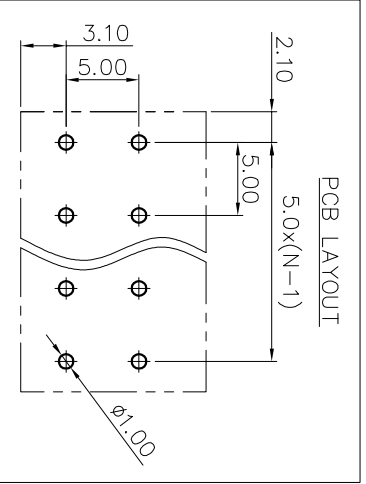

2. Wire range : 0.2~1.5mm<sup>2</sup>

NOTES2:

- 1. Dimension shall be interpreted per ASME Y14.5-2009
- 2. Pitch : 5.00mm, Poles : N=02~24P
- 3. Stripping length : 10mm
- 4. Operating temperature : -40°C~+130°C
- 5. Undimensioned tolerances:

Pitch range in mm	Nominal dimension range		-	D				
	Over	TO			Over	TO		
6 TO 10	6	10	30	60	100	150	0.1/10	
10 TO 24	10	24	30	60	100	150	<	
	±0.15	±0.20	±0.30	±0.50	±0.70	±1.00	±1.30	±2°

6. RoHS Compliance

## Ordering Information

JL212S- 500 XX B 0 1

REVISION RECORD				
REV	ECN	DESCRIPTION	DRFT	DATE
A		NEW		21.12.8

DRAW	SHUANGPING ZHENG	SCALE	FIT	
CHECK	LICHAN LIU	UNIT	mm	
APPROVE	YONGLIANG GAO	SIZE	A4	<b>JILIN</b> <sup>®</sup> 东莞市锦凌电子有限公司 DONGGUAN JINLING ELECTRONIC CO., LTD
		SHEET	1/1	
		PRDJ		PART NO.
				JL212S-500XXB01
				TITLE:
				JL212S-THR-5.0-XXP 弹簧式/黑色