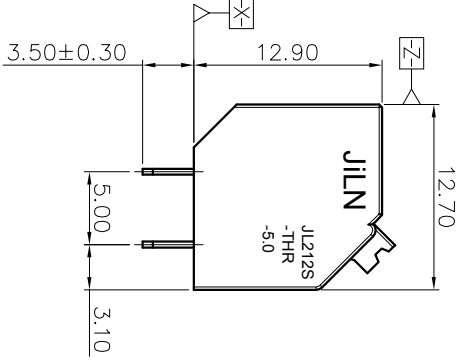

2. Wire range : 0.2~1.5mm<sup>2</sup>

NOTES2:

- 1. Dimension shall be interpreted per ASME Y14.5-2009
- 2. Pitch : 5.00mm, Poles : N=02~24P
- 3. Stripping length : 10mm
- 4. Operating temperature : -40°C~+130°C
- 5. Undimensioned tolerances:

Pitch range in mm	Nominal dimension range		-	D				
	Over	TO			Over	TO		
6 TO 10	6	10	30	60	100	150	0.1/10	
10 TO 24	10	24	30	60	100	150	<	
	±0.15	±0.20	±0.30	±0.50	±0.70	±1.00	±1.30	±2°

6. RoHS Compliance

## Ordering Information

JL212S- 500 XX B 0 1

REVISION RECORD				
REV	ECN	DESCRIPTION	DRFT	DATE
A		NEW		21.12.8

DRAW	SHUANGPING ZHENG	SCALE	FIT	
CHECK	LICHAN LIU	UNIT	mm	
APPROVE	YONGLIANG GAO	SIZE	A4	<b>JILIN</b> <sup>®</sup> 东莞市锦凌电子有限公司 DONGGUAN JINLING ELECTRONIC CO., LTD
		SHEET	1/1	
		PRDJ		PART NO.
				JL212S-500XXB01
				TITLE:
				JL212S-THR-5.0-XXP 弹簧式/黑色