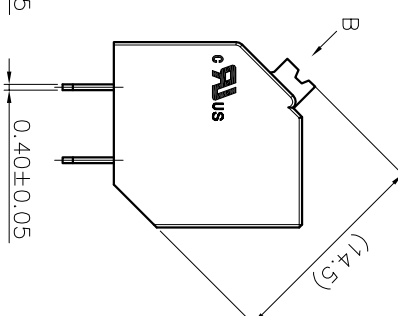

- 2. Wire range : 0.2~1.5mm²

NOTES2:

- 1. Dimension shall be interpreted per ASME Y14.5-2009
- 2. Pitch : 5.00mm, Poles : N=02~24P
- 3. Stripping length : 10mm
- 4. Operating temperature : -40°C~+130°C
- 5. Undimensioned tolerances:

Pitch range in mm	Nominal dimension range		-	D			
	Over	TO					
6	10	30	60	100	150	0.1/10	
TO	10	TO	30	TO	TO		<
6	24	30	60	100	150		
TO	24	TO	30	TO	TO		
±0.15±0.20	±0.30±0.50	±0.50±0.70	±1.00	±1.30	±1.30	±2'	

6. RoHS Compliance

Ordering Information

JL212S- 500 XX B 0 1

REVISION RECORD			
REV	ECN	DESCRIPTION	DRFT DATE
A		NEW	21.12.8

DRAW	SHUANGPING ZHENG	SCALE	FIT	
CHECK	LICHAN LIU	UNIT	mm	
APPROVE	YONGLIANG GAO	SIZE	A4	
		SHEET	1/1	
PART NO.		TITLE:		
JL212S-500XXB01		JL212S-THR-5.0-XXP 弹簧式/黑色		