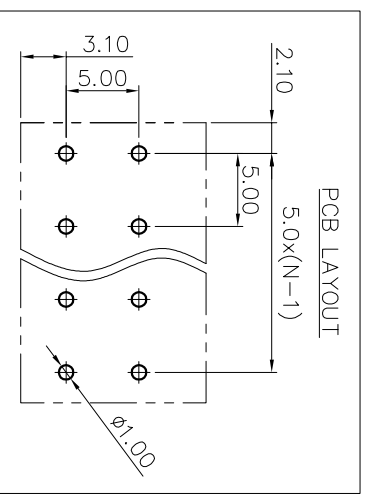

- 2. Wire range : 0.2~1.5mm²

NOTES2:

- 1. Dimension shall be interpreted per ASME Y14.5-2009
- 2. Pitch : 5.00mm, Poles : N=02~24P
- 3. Stripping length : 10mm
- 4. Operating temperature : -40°C~+130°C
- 5. Undimensioned tolerances:

Pitch range in mm	Nominal dimension range		-	D			
	Over	TO					
6	10	30	60	100	150	0.1/10	
TO	10	TO	30	TO	TO		<
6	24	30	60	100	150		
TO	24	TO	30	TO	TO		
±0.15±0.20	±0.30±0.50	±0.50±0.70	±1.00	±1.30	±1.30	±2'	

6. RoHS Compliance

Ordering Information

JL212S- 500 XX B 0 1

REVISION RECORD			
REV	ECN	DESCRIPTION	DRFT DATE
A		NEW	21.12.8

DRAW	SHUANGPING ZHENG	SCALE	FIT	
CHECK	LICHAN LIU	UNIT	mm	
APPROVE	YONGLIANG GAO	SIZE	A4	
		SHEET	1/1	
PART NO.		TITLE:		
JL212S-500XXB01		JL212S-THR-5.0-XXP 弹簧式/黑色		