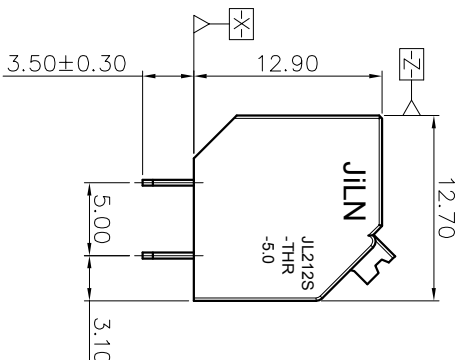

- 2. Wire range : 0.2~1.5mm²

NOTES2:

- 1. Dimension shall be interpreted per ASME Y14.5-2009
- 2. Pitch : 5.00mm, Poles : N=02~24P
- 3. Stripping length : 10mm
- 4. Operating temperature : -40°C~+130°C
- 5. Undimensioned tolerances:

Pitch range in mm	Nominal dimension range		-	D			
	Over	TO					
6	10	30	60	100	150	0.1/10	
TO	10	TO	30	TO	TO		<
6	24	30	60	100	150		
TO	24	TO	30	TO	TO		
±0.15±0.20	±0.30±0.50	±0.50±0.70	±1.00	±1.30	±1.30	±2'	

6. RoHS Compliance

Ordering Information

JL212S- 500 XX B 0 1

REVISION RECORD			
REV	ECN	DESCRIPTION	DRFT DATE
A		NEW	21.12.8

DRAW	SHUANGPING ZHENG	SCALE	FIT	
CHECK	LICHAN LIU	UNIT	mm	
APPROVE	YONGLIANG GAO	SIZE	A4	
		SHEET	1/1	
PART NO.		TITLE:		
JL212S-500XXB01		JL212S-THR-5.0-XXP 弹簧式/黑色		