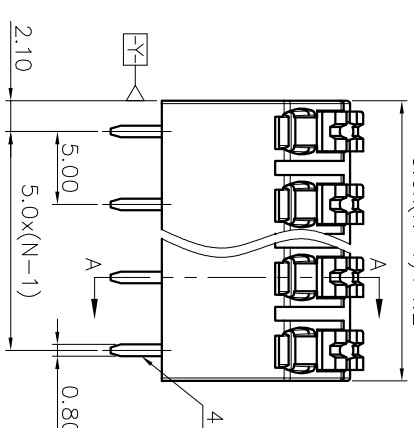

- 2. Wire range : 0.2~1.5mm²

NOTES2:

- 1. Dimension shall be interpreted per ASME Y14.5-2009
- 2. Pitch : 5.00mm, Poles : N=02~24P
- 3. Stripping length : 10mm
- 4. Operating temperature : -40°C~+130°C
- 5. Undimensioned tolerances:

Pitch range in mm	Nominal dimension range		-	D			
	Over	TO					
6	10	30	60	100	150	0.1/10	
TO	10	TO	30	TO	TO		<
6	24	30	60	100	150		
TO	24	TO	30	TO	TO		
±0.15±0.20	±0.30±0.50	±0.50±0.70	±1.00	±1.30	±1.30	±2'	

6. RoHS Compliance

Ordering Information

JL212S- 500 XX B 0 1

REVISION RECORD			
REV	ECN	DESCRIPTION	DRFT DATE
A		NEW	21.12.8

DRAW	SHUANGPING ZHENG	SCALE	FIT	
CHECK	LICHAN LIU	UNIT	mm	
APPROVE	YONGLIANG GAO	SIZE	A4	
		SHEET	1/1	
PART NO.		TITLE:		
JL212S-500XXB01		JL212S-THR-5.0-XXP 弹簧式/黑色		