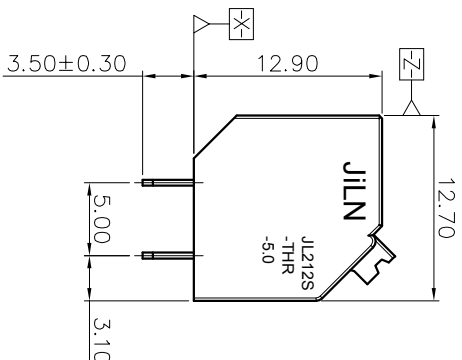

2. Wire range : 0.2~1.5mm²

NOTES2:

- 1. Dimension shall be interpreted per ASME Y14.5-2009
- 2. Pitch : 5.00mm, Poles : N=02~24P
- 3. Stripping length : 10mm
- 4. Operating temperature : -40°C~+130°C
- 5. Undimensioned tolerances:

Pitch range in mm	Nominal dimension range		-	D				
	Over	TO			Over	TO		
6 TO 10	6	10	30	60	100	150	0.1/10	
10 TO 24	10	24	30	60	100	150	<	
	±0.15	±0.20	±0.30	±0.50	±0.70	±1.00	±1.30	±2°

6. RoHS Compliance

Ordering Information

JL212S-500 XX B 0 1

REVISION RECORD				
REV	ECN	DESCRIPTION	DRFT	DATE
A		NEW		21.12.8

DRAW	SHUANGPING ZHENG	SCALE	FIT		东莞市锦凌电子有限公司 DONGGUAN JINLING ELECTRONIC CO., LTD
CHECK	LICHAN LIU	UNIT	mm		
APPROVE	YONGLIANG GAO	SIZE	A4		
		SHEET	1/1	PART NO.	JL212S-500XXB01
		PRD		TITLE:	JL212S-THR-5.0-XXP 弹簧式/黑色