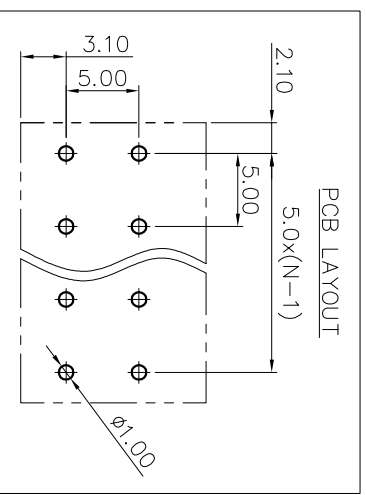

2. Wire range : 0.2~1.5mm²

NOTES2:

- 1. Dimension shall be interpreted per ASME Y14.5-2009
- 2. Pitch : 5.00mm, Poles : N=02~24P
- 3. Stripping length : 10mm
- 4. Operating temperature : -40°C~+130°C
- 5. Undimensioned tolerances:

Pitch range in mm	Nominal dimension range		-	D				
	Over	TO			Over	TO		
6 TO 10	6	10	30	60	100	150	0.1/10	
10 TO 24	10	24	30	60	100	150	<	
	±0.15	±0.20	±0.30	±0.50	±0.70	±1.00	±1.30	±2°

6. RoHS Compliance

Ordering Information

JL212S-500 XX B 0 1

REVISION RECORD				
REV	ECN	DESCRIPTION	DRFT	DATE
A		NEW		21.12.8

DRAW	SHUANGPING ZHENG	SCALE	FIT		东莞市锦凌电子有限公司 DONGGUAN JINLING ELECTRONIC CO., LTD
CHECK	LICHAN LIU	UNIT	mm		
APPROVE	YONGLIANG GAO	SIZE	A4		
		SHEET	1/1	PART NO.	JL212S-500XXB01
		PRD		TITLE:	JL212S-THR-5.0-XXP 弹簧式/黑色