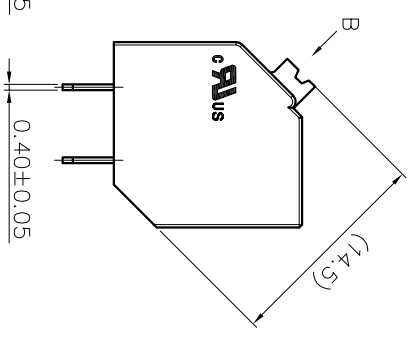

2. Wire range : 0.2~1.5mm²

NOTES2:

- 1. Dimension shall be interpreted per ASME Y14.5-2009
- 2. Pitch : 5.00mm, Poles : N=02~24P
- 3. Stripping length : 10mm
- 4. Operating temperature : -40°C~+130°C
- 5. Undimensioned tolerances:

Pitch range in mm	Nominal dimension range		-	D				
	Over	TO			Over	TO		
6 TO 10	6	10	30	60	100	150	0.1/10	
10 TO 24	10	24	30	60	100	150	<	
	±0.15	±0.20	±0.30	±0.50	±0.70	±1.00	±1.30	±2°

6. RoHS Compliance

Ordering Information

JL212S-500 XX B 0 1

REVISION RECORD				
REV	ECN	DESCRIPTION	DRFT	DATE
A		NEW		21.12.8

DRAW	SHUANGPING ZHENG	SCALE	FIT		东莞市锦凌电子有限公司 DONGGUAN JINLING ELECTRONIC CO., LTD
CHECK	LICHAN LIU	UNIT	mm		
APPROVE	YONGLIANG GAO	SIZE	A4		
		SHEET	1/1	PART NO.	JL212S-500XXB01
		PRD		TITLE:	JL212S-THR-5.0-XXP 弹簧式/黑色