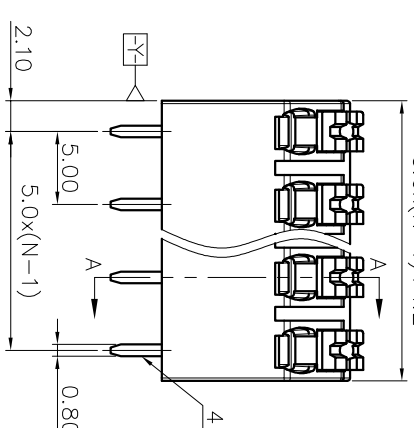

2. Wire range : 0.2~1.5mm²

NOTES2:

- 1. Dimension shall be interpreted per ASME Y14.5-2009
- 2. Pitch : 5.00mm, Poles : N=02~24P
- 3. Stripping length : 10mm
- 4. Operating temperature : -40°C~+130°C
- 5. Undimensioned tolerances:

Pitch range in mm	Nominal dimension range		-	D				
	Over	TO			Over	TO		
6 TO 10	6	10	30	60	100	150	0.1/10	
10 TO 24	10	24	30	60	100	150	<	
	±0.15	±0.20	±0.30	±0.50	±0.70	±1.00	±1.30	±2°

6. RoHS Compliance

Ordering Information

JL212S-500 XX B 0 1

REVISION RECORD				
REV	ECN	DESCRIPTION	DRFT	DATE
A		NEW		21.12.8

DRAW	SHUANGPING ZHENG	SCALE	FIT		东莞市锦凌电子有限公司 DONGGUAN JINLING ELECTRONIC CO., LTD
CHECK	LICHAN LIU	UNIT	mm		
APPROVE	YONGLIANG GAO	SIZE	A4		
		SHEET	1/1	PART NO.	JL212S-500XXB01
		PRD		TITLE:	JL212S-THR-5.0-XXP 弹簧式/黑色