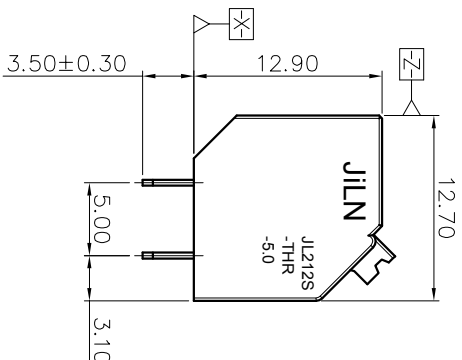

2. Wire range : 0.2~1.5mm²

NOTES2:

- 1. Dimension shall be interpreted per ASME Y14.5-2009
- 2. Pitch : 5.00mm, Poles : N=02~24P
- 3. Stripping length : 10mm
- 4. Operating temperature : -40°C~+130°C
- 5. Undimensioned tolerances:

Pitch range in mm	Nominal dimension range		-	D				
	Over	TO			Over	TO		
6	10	TO	30	60	100	150	0.1/10	
10	24	TO	30	60	100	150	<	
±0.15±0.20	±0.30	±0.50	±0.50	±0.70	±1.00	±1.30	±2'	

6. RoHS Compliance

Ordering Information

JL212S- 500 XX B 0 1

REVISION RECORD				
REV	ECN	DESCRIPTION	DRFT	DATE
A		NEW		21.12.8

DRAW	SHUANGPING ZHENG	SCALE	FIT	
CHECK	LICHAN LIU	UNIT	mm	
APPROVE	YONGLIANG GAO	SIZE	A4	
		SHEET	1/1	
PART NO.		TITLE:		
JL212S-500XXB01		JL212S-THR-5.0-XXP 弹簧式/黑色		