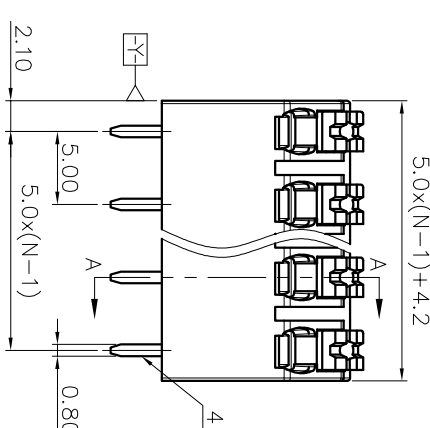

2. Wire range : 0.2~1.5mm²

NOTES2:

- 1. Dimension shall be interpreted per ASME Y14.5-2009
- 2. Pitch : 5.00mm, Poles : N=02~24P
- 3. Stripping length : 10mm
- 4. Operating temperature : -40°C~+130°C
- 5. Undimensioned tolerances:

Pitch range in mm	Nominal dimension range		-	D				
	Over	TO			Over	TO		
6	10	TO	30	60	100	150	0.1/10	
10	24	TO	30	60	100	150	<	
±0.15±0.20	±0.30	±0.50	±0.50	±0.70	±1.00	±1.30	±2'	

6. RoHS Compliance

Ordering Information

JL212S- 500 XX B 0 1

REVISION RECORD				
REV	ECN	DESCRIPTION	DRFT	DATE
A		NEW		21.12.8

DRAW	SHUANGPING ZHENG	SCALE	FIT	
CHECK	LICHAN LIU	UNIT	mm	
APPROVE	YONGLIANG GAO	SIZE	A4	
		SHEET	1/1	
PART NO.		TITLE:		
JL212S-500XXB01		JL212S-THR-5.0-XXP 弹簧式/黑色		