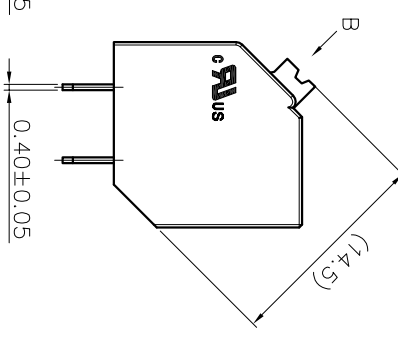

2. Wire range : 0.2~1.5mm²

NOTES2:

- 1. Dimension shall be interpreted per ASME Y14.5-2009
- 2. Pitch : 5.00mm, Poles : N=02~24P
- 3. Stripping length : 10mm
- 4. Operating temperature : -40°C~+130°C
- 5. Undimensioned tolerances:

Pitch range in mm	Nominal dimension range		-	D				
	Over	TO			Over	TO		
6	10	TO	30	60	100	150	0.1/10	
10	24	TO	30	60	100	150	<	
±0.15±0.20	±0.30	±0.50	±0.50	±0.70	±1.00	±1.30	±2'	

6. RoHS Compliance

Ordering Information

JL212S- 500 XX B 0 1

REVISION RECORD				
REV	ECN	DESCRIPTION	DRFT	DATE
A		NEW		21.12.8

DRAW	SHUANGPING ZHENG	SCALE	FIT	
CHECK	LICHAN LIU	UNIT	mm	
APPROVE	YONGLIANG GAO	SIZE	A4	
		SHEET	1/1	
PART NO.		TITLE:		
JL212S-500XXB01		JL212S-THR-5.0-XXP 弹簧式/黑色		