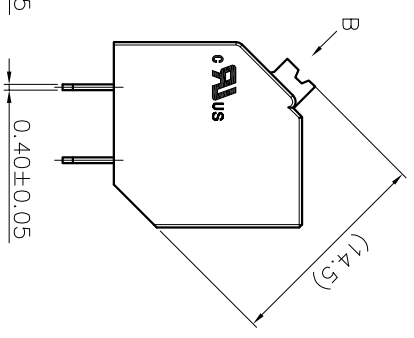

2. Wire range : 0.2~1.5mm²

NOTES2:

1. Dimension shall be interpreted per ASME Y14.5-2009
2. Pitch : 5.00mm, Poles : N=02~24P
3. Stripping length : 10mm
4. Operating temperature : -40°C~+130°C
5. Undimensioned tolerances:

Pitch range in mm	Nominal dimension range		-	D				
	Over	TO			Over	TO		
6 TO 10	6	10	30	60	100	150	0.1/10	
10 TO 24	10	24	30	60	100	150	<	
	±0.15	±0.20	±0.30	±0.50	±0.70	±1.00	±1.30	±2'

6. RoHS Compliance

Ordering Information

JL212S-500 XX B 0 1

REVISION RECORD				
REV	ECN	DESCRIPTION	DRFT	DATE
A		NEW		21.12.8

DRAW	SHUANGPING ZHENG	SCALE	FIT	
CHECK	LICHAN LIU	UNIT	mm	
APPROVE	YONGLIANG GAO	SIZE	A4	
		SHEET	1/1	
		PRDJ		
PART NO.		TITLE:		
JL212S-500XXB01		JL212S-THR-5.0-XXP 弹簧式/黑色		