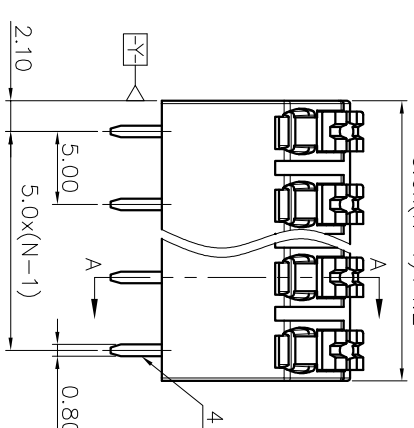

2. Wire range : 0.2~1.5mm²

NOTES2:

1. Dimension shall be interpreted per ASME Y14.5-2009
2. Pitch : 5.00mm, Poles : N=02~24P
3. Stripping length : 10mm
4. Operating temperature : -40°C~+130°C
5. Undimensioned tolerances:

Pitch range in mm	Nominal dimension range		-	D				
	Over	TO			Over	TO		
6 TO 10	6	10	30	60	100	150	0.1/10	
10 TO 24	10	24	30	60	100	150	<	
	±0.15	±0.20	±0.30	±0.50	±0.70	±1.00	±1.30	±2'

6. RoHS Compliance

Ordering Information

JL212S-500 XX B 0 1

REVISION RECORD				
REV	ECN	DESCRIPTION	DRFT	DATE
A		NEW		21.12.8

DRAW	SHUANGPING ZHENG	SCALE	FIT	
CHECK	LICHAN LIU	UNIT	mm	
APPROVE	YONGLIANG GAO	SIZE	A4	
		SHEET	1/1	
		PRDJ		
PART NO.		TITLE:		
JL212S-500XXB01		JL212S-THR-5.0-XXP 弹簧式/黑色		