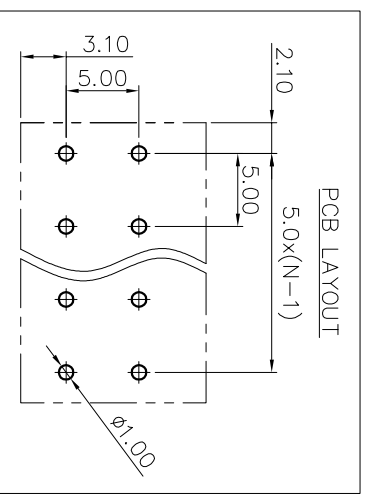

2. Wire range : 0.2~1.5mm²

NOTES2:

1. Dimension shall be interpreted per ASME Y14.5-2009
2. Pitch : 5.00mm, Poles : N=02~24P
3. Stripping length : 10mm
4. Operating temperature : -40°C~+130°C
5. Undimensioned tolerances:

Pitch range in mm	Nominal dimension range		-	D				
	Over	TO			Over	TO		
6 TO 10	6	10	30	60	100	150	0.1/10	
10 TO 24	10	24	30	60	100	150	<	
	±0.15	±0.20	±0.30	±0.50	±0.70	±1.00	±1.30	±2'

6. RoHS Compliance

Ordering Information

JL212S-500 XX B 0 1

REVISION RECORD				
REV	ECN	DESCRIPTION	DRFT	DATE
A		NEW		21.12.8

DRAW	SHUANGPING ZHENG	SCALE	FIT	
CHECK	LICHAN LIU	UNIT	mm	
APPROVE	YONGLIANG GAO	SIZE	A4	
		SHEET	1/1	
		PRDJ		
PART NO.		TITLE:		
JL212S-500XXB01		JL212S-THR-5.0-XXP 弹簧式/黑色		