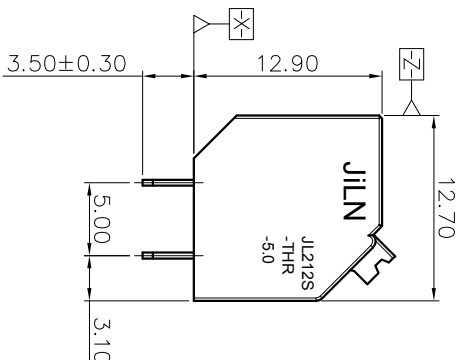

2. Wire range : 0.2~1.5mm²

NOTES2:

1. Dimension shall be interpreted per ASME Y14.5-2009
2. Pitch : 5.00mm, Poles : N=02~24P
3. Stripping length : 10mm
4. Operating temperature : -40°C~+130°C
5. Undimensioned tolerances:

Pitch range in mm	Nominal dimension range		-	D				
	Over	TO			Over	TO		
6 TO 10	6	10	30	60	100	150	0.1/10	
10 TO 24	10	24	30	60	100	150	<	
	±0.15	±0.20	±0.30	±0.50	±0.70	±1.00	±1.30	±2'

6. RoHS Compliance

Ordering Information

JL212S-500 XX B 0 1

REVISION RECORD				
REV	ECN	DESCRIPTION	DRFT	DATE
A		NEW		21.12.8

DRAW	SHUANGPING ZHENG	SCALE	FIT	
CHECK	LICHAN LIU	UNIT	mm	
APPROVE	YONGLIANG GAO	SIZE	A4	
		SHEET	1/1	
		PRDJ		
PART NO.		TITLE:		
JL212S-500XXB01		JL212S-THR-5.0-XXP 弹簧式/黑色		