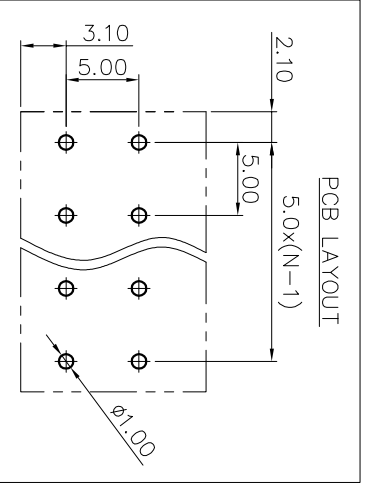

2. Wire range : 0.2~1.5mm²

NOTES2:

- 1. Dimension shall be interpreted per ASME Y14.5-2009
- 2. Pitch : 5.00mm, Poles : N=02~24P
- 3. Stripping length : 10mm
- 4. Operating temperature : -40°C~+130°C
- 5. Undimensioned tolerances:

Pitch range in mm	Nominal dimension range		-	D			
	Over	TO					
6	10	30	60	100	150	0.1/10	
TO	10	TO	30	TO	TO		<
6	24	30	60	100	150		
TO	24	TO	30	TO	TO		
±0.15±0.20	±0.30±0.50	±0.50±0.70	±1.00	±1.30	±1.30	±2'	

6. RoHS Compliance

Ordering Information

JL212S- 500 XX B 0 1

REVISION RECORD				
REV	ECN	DESCRIPTION	DRFT	DATE
A		NEW		21.12.8

DRAW	SHUANGPING ZHENG	SCALE	FIT	
CHECK	LICHAN LIU	UNIT	mm	
APPROVE	YONGLIANG GAO	SIZE	A4	JIN 东莞市锦凌电子有限公司 DONGGUAN JINLING ELECTRONIC CO., LTD
		SHEET	1/1	
		PRD		PART NO.
				JL212S-500XXB01
				TITLE:
				JL212S-THR-5.0-XXP 弹簧式/黑色