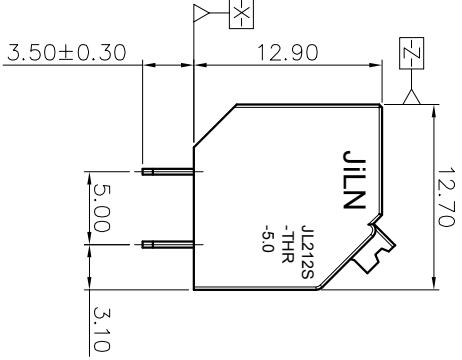

2. Wire range : 0.2~1.5mm²

NOTES2:

- 1. Dimension shall be interpreted per ASME Y14.5-2009
- 2. Pitch : 5.00mm, Poles : N=02~24P
- 3. Stripping length : 10mm
- 4. Operating temperature : -40°C~+130°C
- 5. Undimensioned tolerances:

Pitch range in mm	Nominal dimension range		-	D			
	Over	TO					
6	10	30	60	100	150	0.1/10	
TO	10	TO	30	TO	TO		<
6	24	30	60	100	150		
TO	24	TO	30	TO	TO		
±0.15±0.20	±0.30±0.50	±0.50±0.70	±1.00	±1.30	±1.30	±2'	

6. RoHS Compliance

Ordering Information

JL212S- 500 XX B 0 1

REVISION RECORD				
REV	ECN	DESCRIPTION	DRFT	DATE
A		NEW		21.12.8

DRAW	SHUANGPING ZHENG	SCALE	FIT	
CHECK	LICHAN LIU	UNIT	mm	
APPROVE	YONGLIANG GAO	SIZE	A4	JIN 东莞市锦凌电子有限公司 DONGGUAN JINLING ELECTRONIC CO., LTD
		SHEET	1/1	
		PRD		PART NO.
				JL212S-500XXB01
				TITLE:
				JL212S-THR-5.0-XXP 弹簧式/黑色