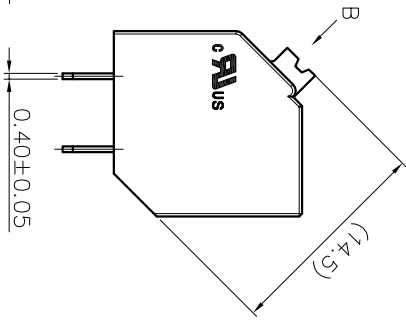

2. Wire range : 0.2~1.5mm²

NOTES2:

- 1. Dimension shall be interpreted per ASME Y14.5-2009
- 2. Pitch : 5.00mm, Poles : N=02~24P
- 3. Stripping length : 10mm
- 4. Operating temperature : -40°C~+130°C
- 5. Undimensioned tolerances:

Pitch range in mm	Nominal dimension range		-	D			
	Over	TO					
6	10	30	60	100	150	0.1/10	
TO	10	TO	30	TO	TO		<
6	24	30	60	100	150		
TO	24	TO	30	TO	TO		
±0.15±0.20	±0.30±0.50	±0.50±0.70	±1.00	±1.30	±1.30	±2'	

6. RoHS Compliance

Ordering Information

JL212S- 500 XX B 0 1

REVISION RECORD				
REV	ECN	DESCRIPTION	DRFT	DATE
A		NEW		21.12.8

DRAW	SHUANGPING ZHENG	SCALE	FIT	
CHECK	LICHAN LIU	UNIT	mm	
APPROVE	YONGLIANG GAO	SIZE	A4	JIN 东莞市锦凌电子有限公司 DONGGUAN JINLING ELECTRONIC CO., LTD
		SHEET	1/1	
		PRD		PART NO.
				JL212S-500XXB01
				TITLE:
				JL212S-THR-5.0-XXP 弹簧式/黑色