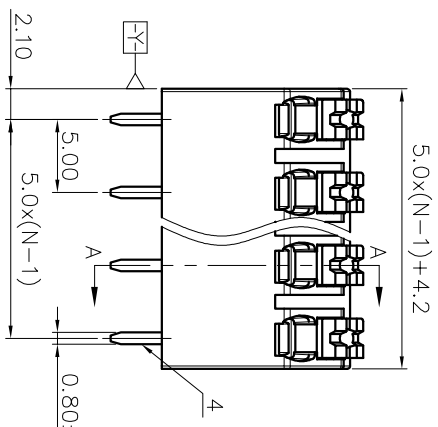

2. Wire range : 0.2~1.5mm²

NOTES2:

- 1. Dimension shall be interpreted per ASME Y14.5-2009
- 2. Pitch : 5.00mm, Poles : N=02~24P
- 3. Stripping length : 10mm
- 4. Operating temperature : -40°C~+130°C
- 5. Undimensioned tolerances:

Pitch range in mm	Nominal dimension range		-	D			
	Over	TO					
6	10	30	60	100	150	0.1/10	
TO	10	TO	30	TO	TO		<
6	24	30	60	100	150		
TO	24	TO	30	TO	TO		
±0.15±0.20	±0.30±0.50	±0.50±0.70	±1.00	±1.30	±1.30	±2'	

6. RoHS Compliance

Ordering Information

JL212S- 500 XX B 0 1

REVISION RECORD				
REV	ECN	DESCRIPTION	DRFT	DATE
A		NEW		21.12.8

DRAW	SHUANGPING ZHENG	SCALE	FIT	
CHECK	LICHAN LIU	UNIT	mm	
APPROVE	YONGLIANG GAO	SIZE	A4	JIN 东莞市锦凌电子有限公司 DONGGUAN JINLING ELECTRONIC CO., LTD
		SHEET	1/1	
		PRD		PART NO.
				JL212S-500XXB01
				TITLE:
				JL212S-THR-5.0-XXP 弹簧式/黑色