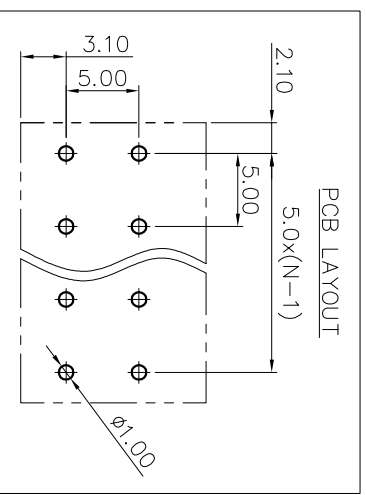

2. Wire range : 0.2~1.5mm²

NOTES2:

- 1. Dimension shall be interpreted per ASME Y14.5-2009
- 2. Pitch : 5.00mm, Poles : N=02~24P
- 3. Stripping length : 10mm
- 4. Operating temperature : -40°C~+130°C
- 5. Undimensioned tolerances:

Pitch range in mm	Nominal dimension range		-	D				
	Over	TO			Over	TO		
6	10	TO	30	60	100	150	0.1/10	
10	24	TO	30	60	100	150	<	
±0.15±0.20	±0.30	±0.50	±0.50	±0.70	±1.00	±1.30	±2'	

6. RoHS Compliance

Ordering Information

JL212S-500 XX B 0 1

REVISION RECORD				
REV	ECN	DESCRIPTION	DRFT	DATE
A		NEW		21.12.8

DRAW	SHUANGPING ZHENG	SCALE	FIT	
CHECK	LICHAN LIU	UNIT	mm	
APPROVE	YONGLIANG GAO	SIZE	A4	JILN ® 东莞市锦凌电子有限公司 DONGGUAN JINLING ELECTRONIC CO., LTD
		SHEET	1/1	
		PRDJ		PART NO.
				JL212S-500XXB01
				TITLE:
				JL212S-THR-5.0-XXP 弹簧式/黑色