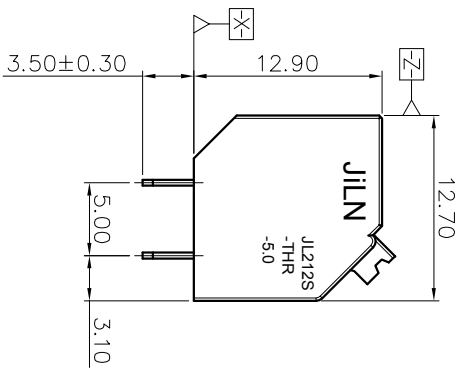

2. Wire range : 0.2~1.5mm²

NOTES2:

- 1. Dimension shall be interpreted per ASME Y14.5-2009
- 2. Pitch : 5.00mm, Poles : N=02~24P
- 3. Stripping length : 10mm
- 4. Operating temperature : -40°C~+130°C
- 5. Undimensioned tolerances:

Pitch range in mm	Nominal dimension range		-	D				
	Over	TO			Over	TO		
6	10	TO	30	60	100	150	0.1/10	
10	24	TO	30	60	100	150	<	
±0.15±0.20	±0.30	±0.50	±0.50	±0.70	±1.00	±1.30	±2'	

6. RoHS Compliance

Ordering Information

JL212S-500 XX B 0 1

REVISION RECORD				
REV	ECN	DESCRIPTION	DRFT	DATE
A		NEW		21.12.8

DRAW	SHUANGPING ZHENG	SCALE	FIT	
CHECK	LICHAN LIU	UNIT	mm	
APPROVE	YONGLIANG GAO	SIZE	A4	JILN ® 东莞市锦凌电子有限公司 DONGGUAN JINLING ELECTRONIC CO., LTD
		SHEET	1/1	
		PRDJ		PART NO.
				JL212S-500XXB01
				TITLE:
				JL212S-THR-5.0-XXP 弹簧式/黑色