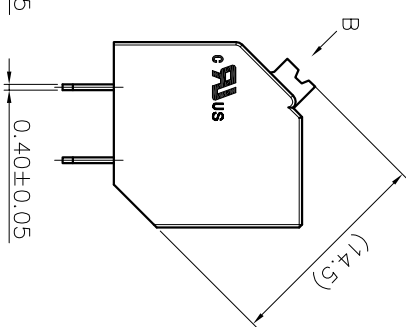

2. Wire range : 0.2~1.5mm²

NOTES2:

- 1. Dimension shall be interpreted per ASME Y14.5-2009
- 2. Pitch : 5.00mm, Poles : N=02~24P
- 3. Stripping length : 10mm
- 4. Operating temperature : -40°C~+130°C
- 5. Undimensioned tolerances:

Pitch range in mm	Nominal dimension range		-	D				
	Over	TO			Over	TO		
6	10	TO	30	60	100	150	0.1/10	
10	24	TO	30	60	100	150	<	
±0.15±0.20	±0.30	±0.50	±0.50	±0.70	±1.00	±1.30	±2'	

6. RoHS Compliance

Ordering Information

JL212S-500 XX B 0 1

REVISION RECORD				
REV	ECN	DESCRIPTION	DRFT	DATE
A		NEW		21.12.8

DRAW	SHUANGPING ZHENG	SCALE	FIT	
CHECK	LICHAN LIU	UNIT	mm	
APPROVE	YONGLIANG GAO	SIZE	A4	JILN ® 东莞市锦凌电子有限公司 DONGGUAN JINLING ELECTRONIC CO., LTD
		SHEET	1/1	
		PRDJ		PART NO.
				JL212S-500XXB01
				TITLE:
				JL212S-THR-5.0-XXP 弹簧式/黑色