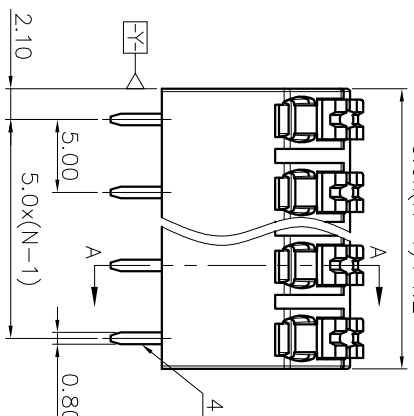

2. Wire range : 0.2~1.5mm²

NOTES2:

- 1. Dimension shall be interpreted per ASME Y14.5-2009
- 2. Pitch : 5.00mm, Poles : N=02~24P
- 3. Stripping length : 10mm
- 4. Operating temperature : -40°C~+130°C
- 5. Undimensioned tolerances:

Pitch range in mm	Nominal dimension range		-	D				
	Over	TO			Over	TO		
6	10	TO	30	60	100	150	0.1/10	
10	24	TO	30	60	100	150	<	
±0.15±0.20	±0.30	±0.50	±0.50	±0.70	±1.00	±1.30	±2'	

6. RoHS Compliance

Ordering Information

JL212S-500 XX B 0 1

REVISION RECORD				
REV	ECN	DESCRIPTION	DRFT	DATE
A		NEW		21.12.8

DRAW	SHUANGPING ZHENG	SCALE	FIT	
CHECK	LICHAN LIU	UNIT	mm	
APPROVE	YONGLIANG GAO	SIZE	A4	JILN ® 东莞市锦凌电子有限公司 DONGGUAN JINLING ELECTRONIC CO., LTD
		SHEET	1/1	
		PRDJ		PART NO.
				JL212S-500XXB01
				TITLE:
				JL212S-THR-5.0-XXP 弹簧式/黑色